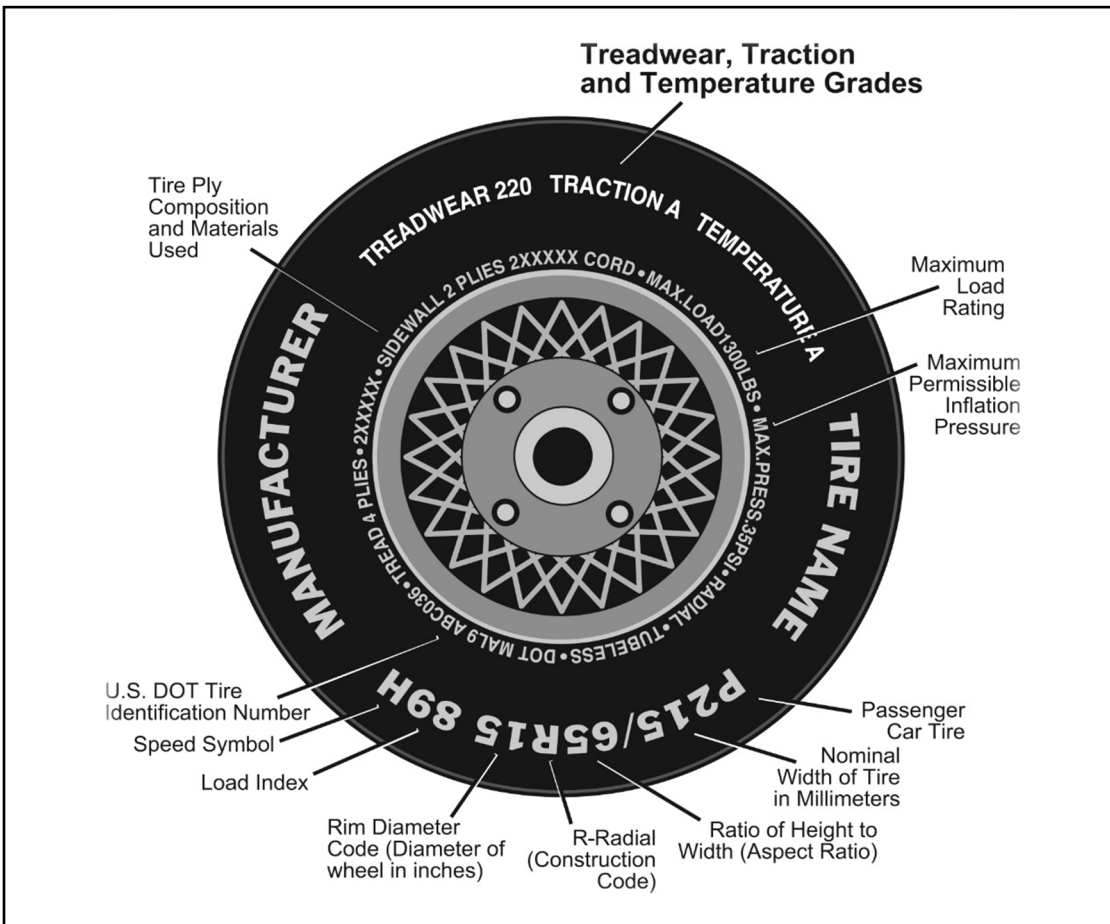

Consumer Guide to Uniform Tire Quality Grading

Comparative grade designations for treadwear, traction and temperature for all passenger car tires, except deep tread, winter-type snow tires; space-saver or temporary use spares; or tires with normal rim diameters of 12 inches or less.