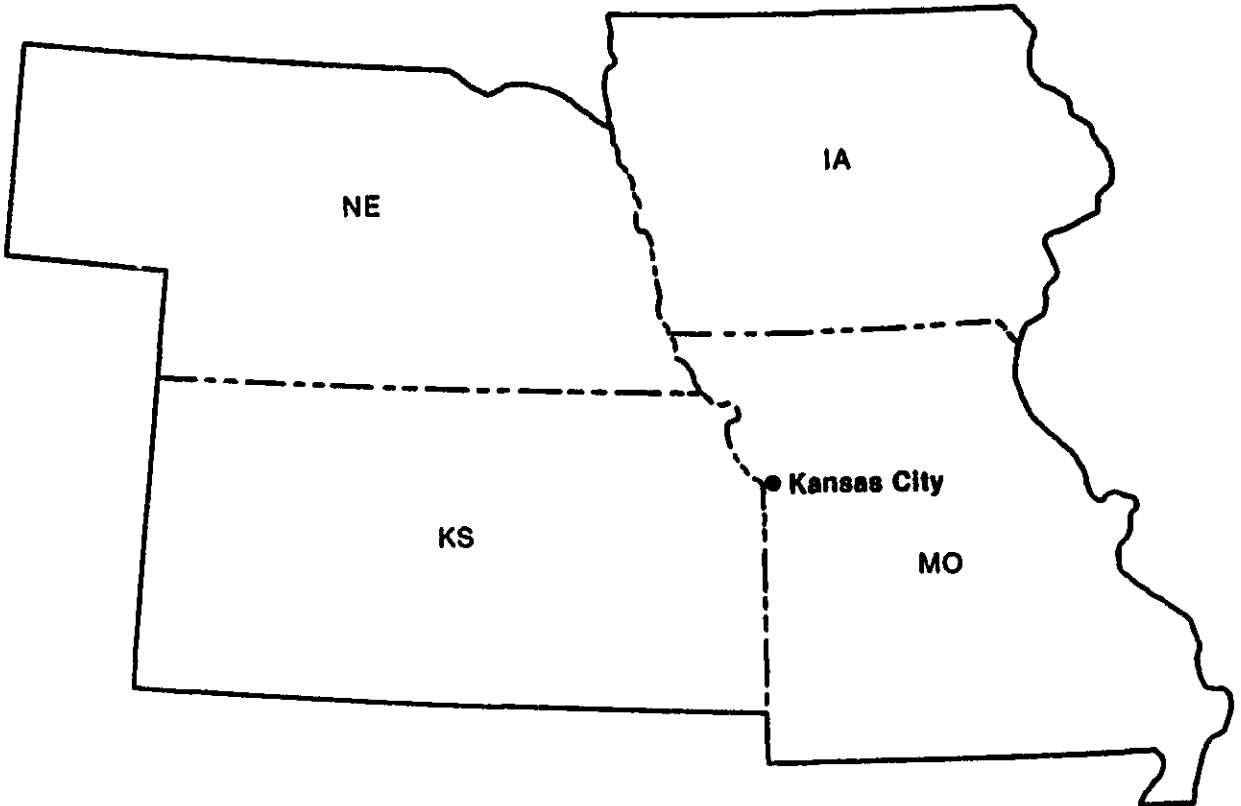

CENTRAL REGIONAL OFFICE

Central Region

Kansas, Missouri, Iowa, Nebraska

Airports Division, ACE-600
Federal Aviation Administration
Federal Building
601 East 12th Street
Kansas City, Missouri 64106
Phone No.: (816) 426-4698
FAX: (816) 426-3265