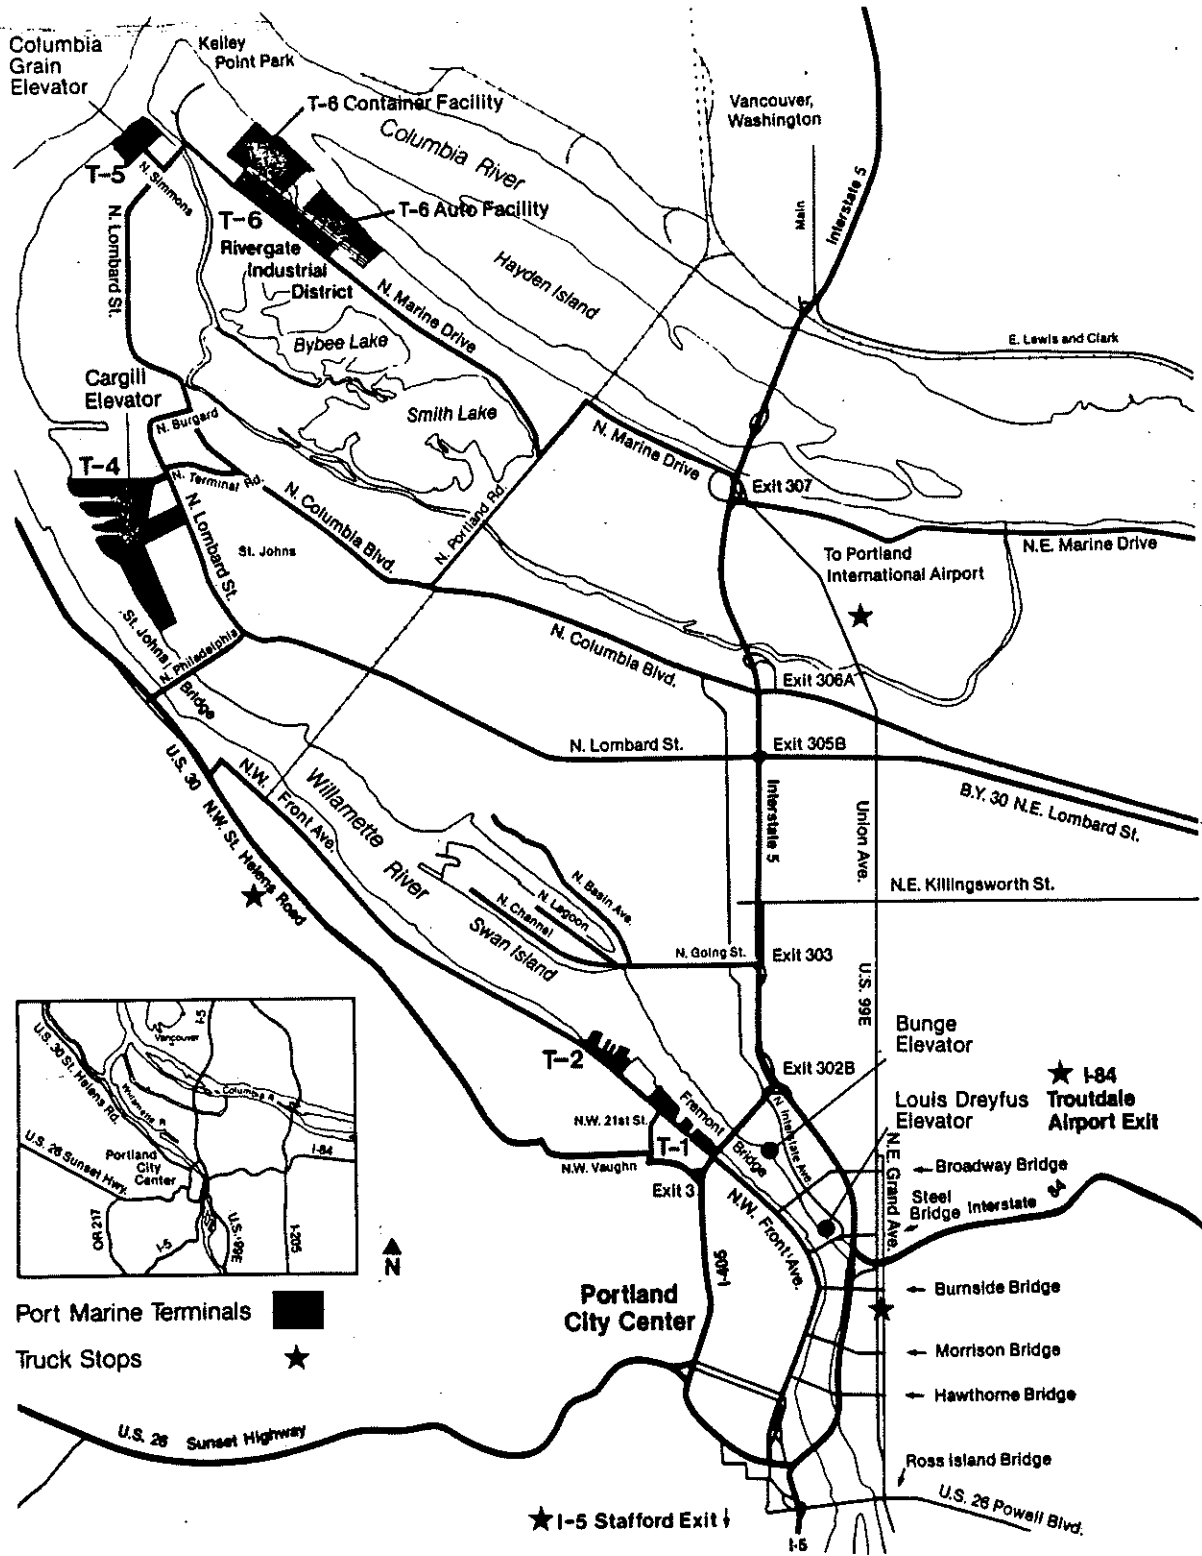

PORT OF PORTLAND

Source: Port of Portland.