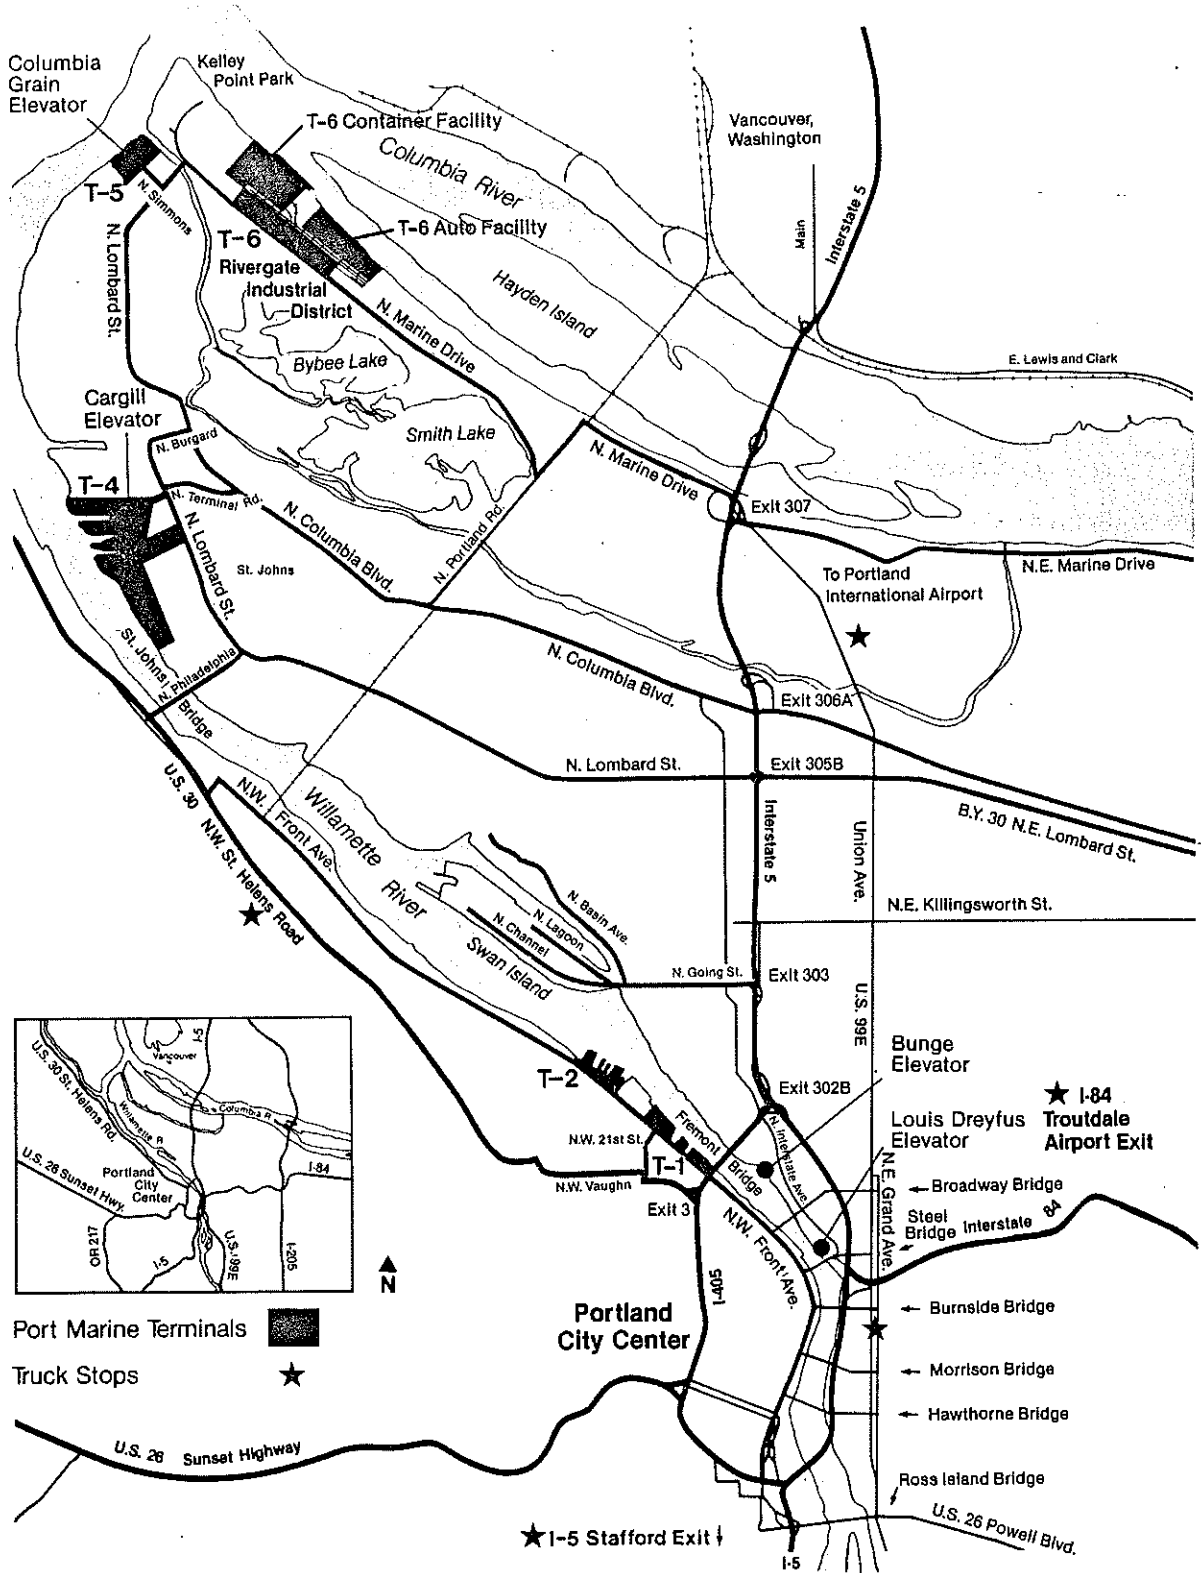

P O R T O F P O R T L A N D

Source: Port of Portland.