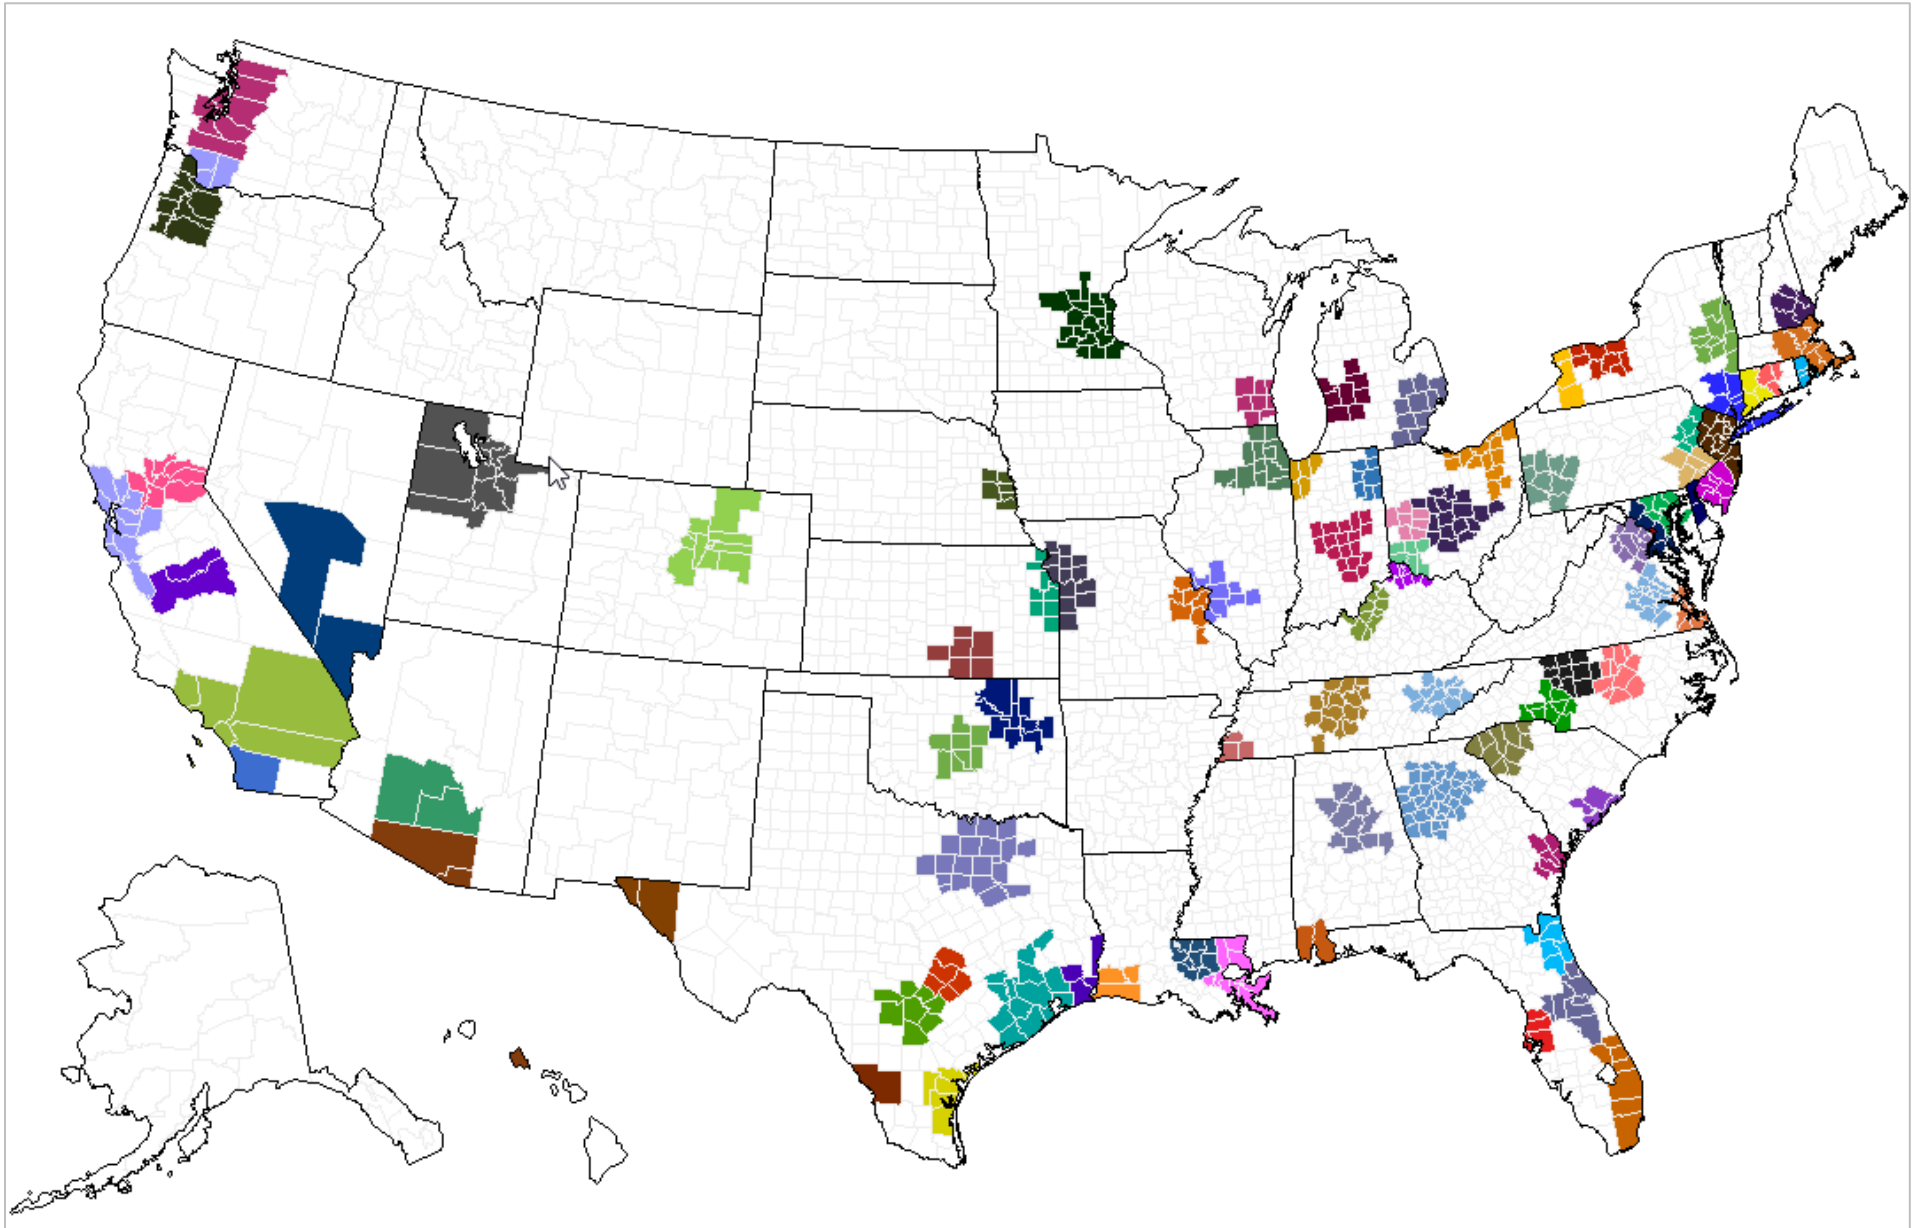

Map of 2017 CFS Areas

Note: Remainder of state (ROS) CFS Areas are shown in white.

Listing of 2017 CFS Areas

ST	CFS Area Code	CFS Area Description	Map Color
AL	142	Birmingham-Hoover-Talladega, AL CFS Area	
AL	380	Mobile-Daphne-Fairhope, AL CFS Area	
AZ	38060	Phoenix-Mesa-Scottsdale, AZ CFS Area	
AZ	536	Tucson-Nogales, AZ CFS Area	
CA	260	Fresno-Madera, CA CFS Area	
CA	348	Los Angeles-Long Beach, CA CFS Area	
CA	41740	San Diego-Carlsbad, CA CFS Area	
CA	472	Sacramento-Roseville, CA CFS Area	
CA	488	San Jose-San Francisco-Oakland, CA CFS Area	
CO	216	Denver-Aurora, CO CFS Area	
CT	25540	Hartford-West Hartford-East Hartford, CT CFS Area	
CT	408	New York-Newark, NY-NJ-CT-PA CFS Area (CT Part)	
DE	428	Philadelphia-Reading-Camden, PA-NJ-DE-MD CFS Area (DE Part)	
DC	47900	Washington-Arlington-Alexandria, DC-VA-MD-WV CFS Area (DC Part)	
FL	300	Jacksonville-St. Marys-Palatka, FL-GA CFS Area (FL Part)	
FL	370	Miami-Fort Lauderdale-Port St. Lucie, FL CFS Area	
FL	422	Orlando-Deltona-Daytona Beach, FL CFS Area	
FL	45300	Tampa-St. Petersburg-Clearwater, FL CFS Area	
GA	122	Atlanta-Athens-Clarke County-Sandy Springs, GA CFS Area	
GA	496	Savannah-Hinesville-Statesboro, GA CFS Area	
HI	46520	Urban Honolulu, HI CFS Area	
IL	176	Chicago-Naperville, IL-IN-WI CFS Area (IL Part)	
IL	476	St. Louis-St. Charles-Farmington, MO-IL CFS Area (IL Part)	
IN	176	Chicago-Naperville, IL-IN-WI CFS Area (IN Part)	
IN	258	Fort Wayne-Huntington-Auburn, IN CFS Area	
IN	294	Indianapolis-Carmel-Muncie, IN CFS Area	
KS	312	Kansas City-Overland Park-Kansas City, MO-KS CFS Area (KS Part)	
KS	556	Wichita-Arkansas City-Winfield, KS CFS Area	
KY	178	Cincinnati-Wilmington-Maysville, OH-KY-IN CFS Area (KY Part)	
KY	350	Louisville/Jefferson County-Elizabethtown-Madison, KY-IN CFS Area (KY Part)	
LA	12940	Baton Rouge, LA CFS Area	
LA	324	Lake Charles-Jennings, LA CFS Area	
LA	406	New Orleans-Metairie-Hammond, LA-MS CFS Area (LA Part)	
MD	12580	Baltimore-Columbia-Towson, MD CFS Area	
MD	47900	Washington-Arlington-Alexandria, DC-VA-MD-WV CFS Area (MD Part)	
MA	148	Boston-Worcester-Providence, MA-RI-NH-CT CFS Area (MA Part)	
MI	220	Detroit-Warren-Ann Arbor, MI CFS Area	
MI	266	Grand Rapids-Wyoming-Muskegon, MI CFS Area	
MN	378	Minneapolis-St. Paul, MN-WI CFS Area (MN Part)	
MO	312	Kansas City-Overland Park-Kansas City, MO-KS CFS Area (MO Part)	
MO	476	St. Louis-St. Charles-Farmington, MO-IL CFS Area (MO Part)	
NE	420	Omaha-Council Bluffs-Fremont, NE-IA CFS Area (NE Part)	
NV	332	Las Vegas-Henderson, NV-AZ CFS Area (NV Part)	