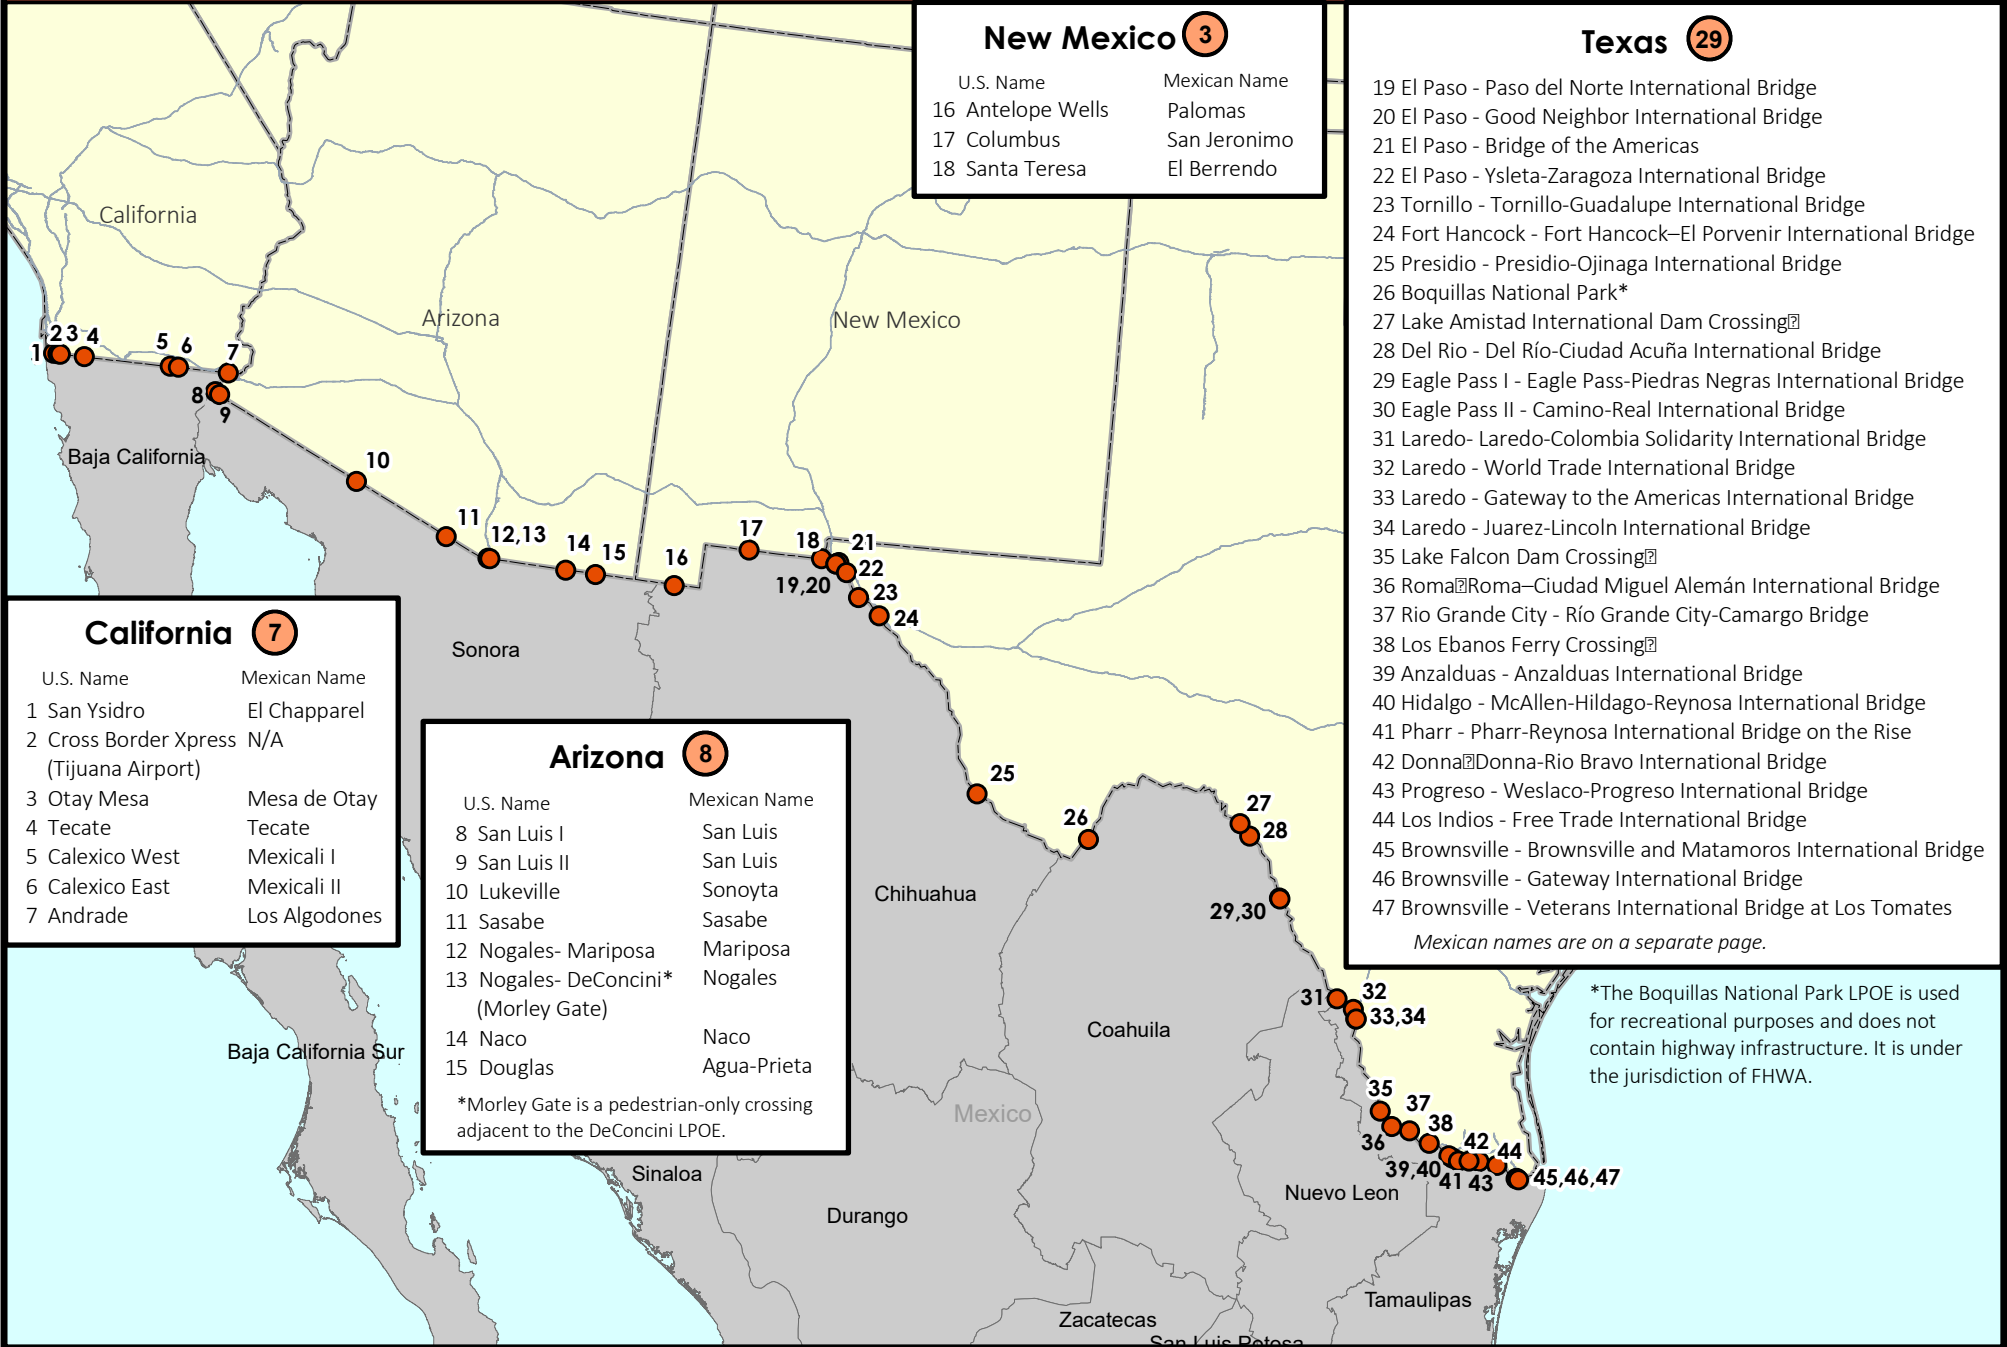

U.S.- Mexico Land Ports of Entry (LPOEs)

- Land Ports of Entry
- Interstates
- U.S. States
- Mexican States
- Total LPOEs

New Mexico 3

U.S. Name	Mexican Name
16 Antelope Wells	Palomas
17 Columbus	San Jeronimo
18 Santa Teresa	El Berrendo

Texas 29

- 19 El Paso - Paso del Norte International Bridge
- 20 El Paso - Good Neighbor International Bridge
- 21 El Paso - Bridge of the Americas
- 22 El Paso - Ysleta-Zaragoza International Bridge
- 23 Tornillo - Tornillo-Guadalupe International Bridge
- 24 Fort Hancock - Fort Hancock-El Porvenir International Bridge
- 25 Presidio - Presidio-Ojinaga International Bridge
- 26 Boquillas National Park*
- 27 Lake Amistad International Dam Crossing
- 28 Del Rio - Del Río-Ciudad Acuña International Bridge
- 29 Eagle Pass I - Eagle Pass-Piedras Negras International Bridge
- 30 Eagle Pass II - Camino-Real International Bridge
- 31 Laredo- Laredo-Colombia Solidarity International Bridge
- 32 Laredo - World Trade International Bridge
- 33 Laredo - Gateway to the Americas International Bridge
- 34 Laredo - Juarez-Lincoln International Bridge
- 35 Lake Falcon Dam Crossing
- 36 Roma-Roma-Ciudad Miguel Alemán International Bridge
- 37 Rio Grande City - Río Grande City-Camargo Bridge
- 38 Los Ebanos Ferry Crossing
- 39 Anzalduas - Anzalduas International Bridge
- 40 Hidalgo - McAllen-Hildago-Reynosa International Bridge
- 41 Pharr - Pharr-Reynosa International Bridge on the Rise
- 42 Donna-Donna-Rio Bravo International Bridge
- 43 Progreso - Weslaco-Progreso International Bridge
- 44 Los Indios - Free Trade International Bridge
- 45 Brownsville - Brownsville and Matamoros International Bridge
- 46 Brownsville - Gateway International Bridge
- 47 Brownsville - Veterans International Bridge at Los Tomates

*Morley Gate is a pedestrian-only crossing adjacent to the DeConcini LPOE.

*The Boquillas National Park LPOE is used for recreational purposes and does not contain highway infrastructure. It is under the jurisdiction of FHWA.