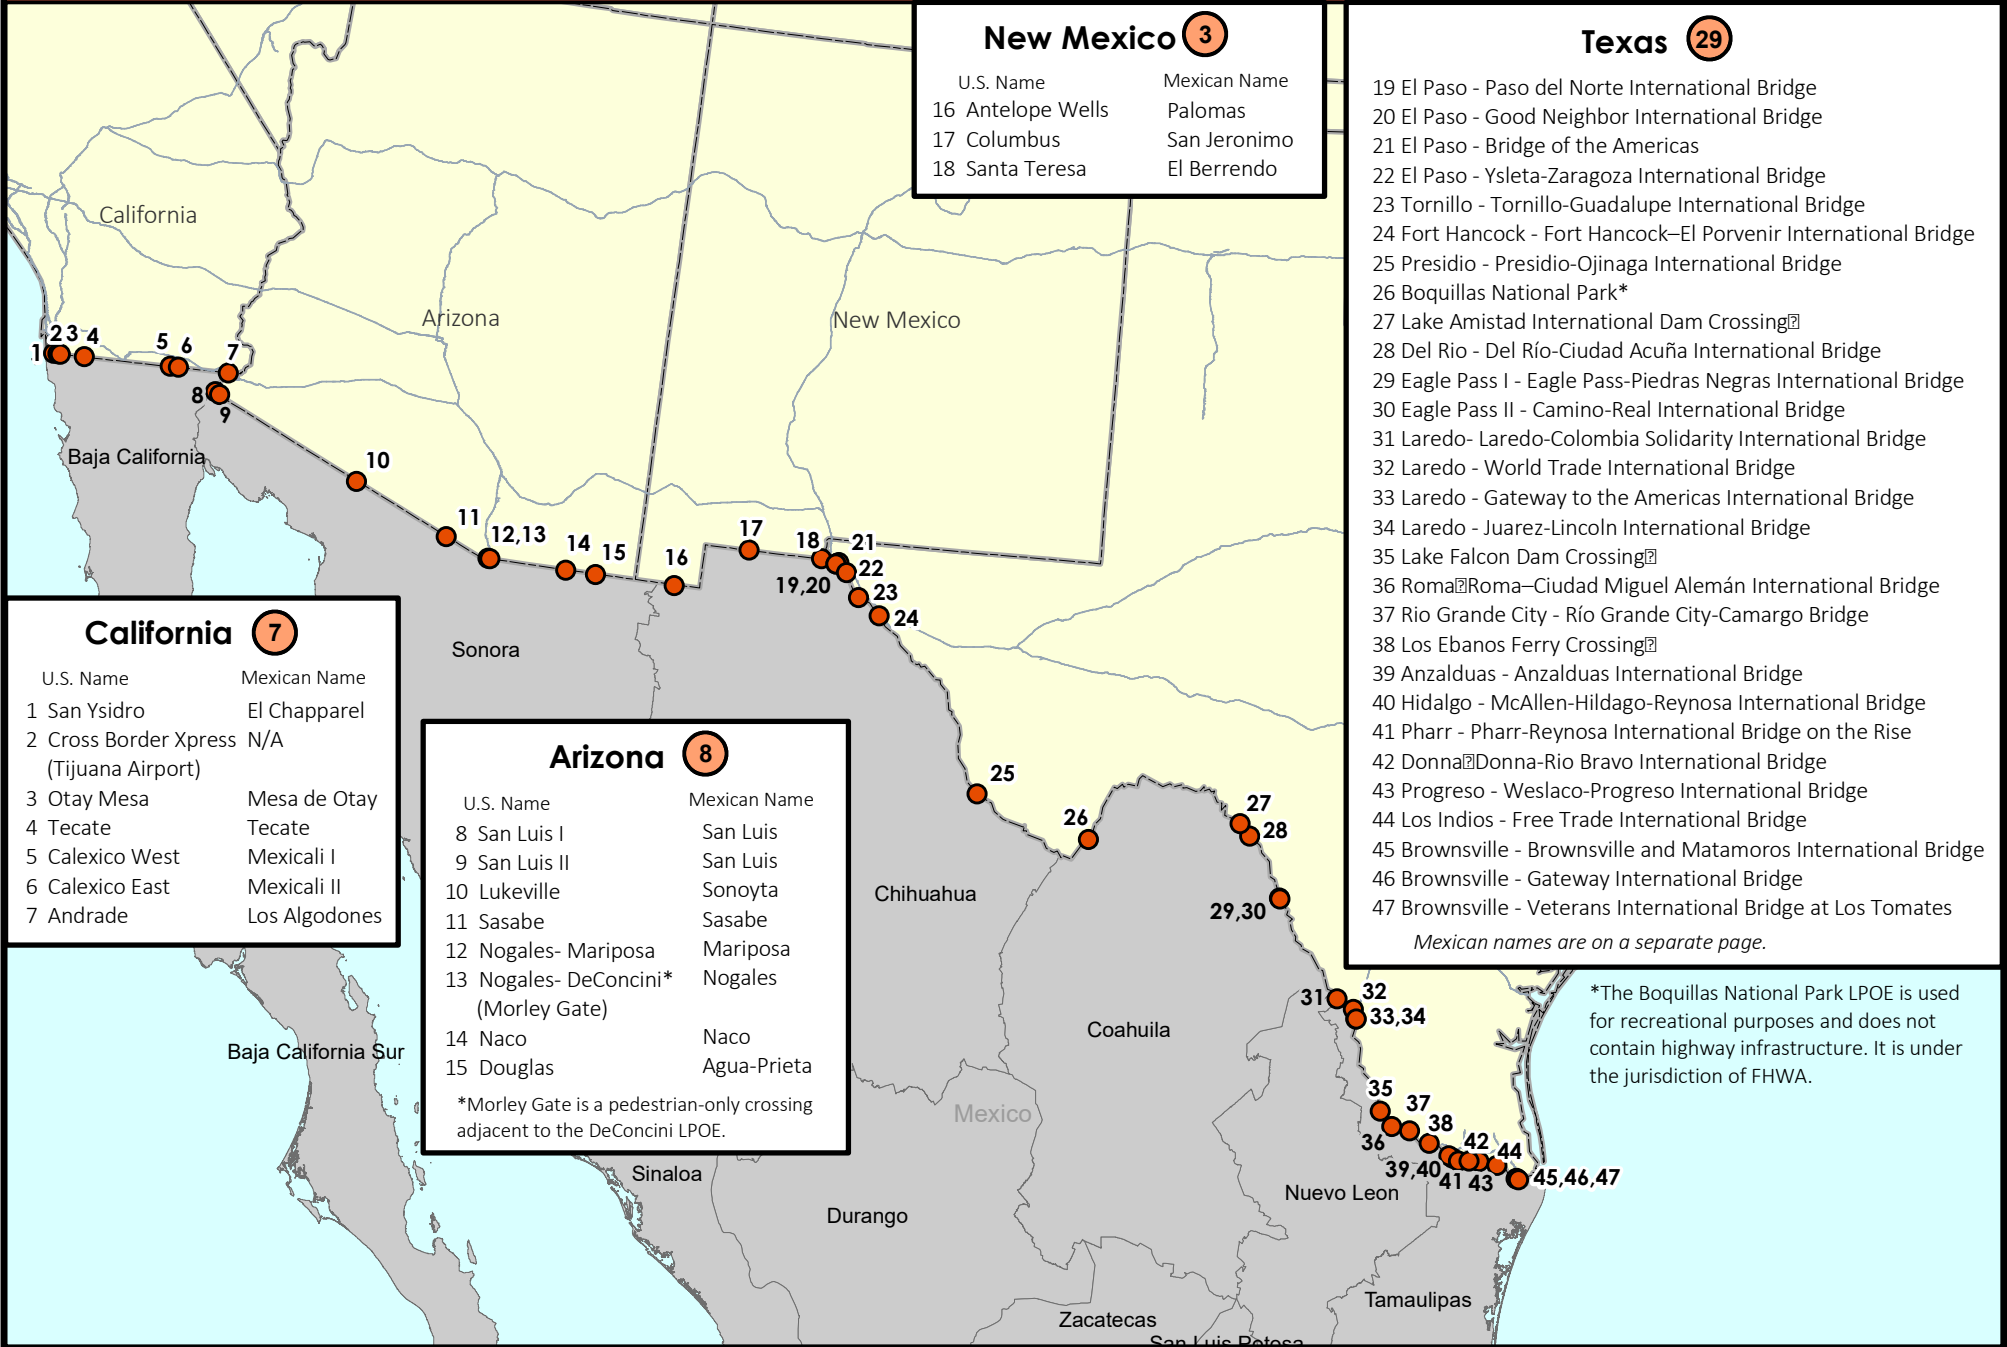

U.S.- Mexico Land Ports of Entry (LPOEs)

- Land Ports of Entry
- Interstates
- U.S. States
- Mexican States
- Total LPOEs

New Mexico 3

U.S. Name	Mexican Name
16 Antelope Wells	Palomas
17 Columbus	San Jeronimo
18 Santa Teresa	El Berrendo

Texas 29

- 19 El Paso - Paso del Norte International Bridge
- 20 El Paso - Good Neighbor International Bridge
- 21 El Paso - Bridge of the Americas
- 22 El Paso - Ysleta-Zaragoza International Bridge
- 23 Tornillo - Tornillo-Guadalupe International Bridge
- 24 Fort Hancock - Fort Hancock-El Porvenir International Bridge
- 25 Presidio - Presidio-Ojinaga International Bridge
- 26 Boquillas National Park*
- 27 Lake Amistad International Dam Crossing
- 28 Del Rio - Del Río-Ciudad Acuña International Bridge
- 29 Eagle Pass I - Eagle Pass-Piedras Negras International Bridge
- 30 Eagle Pass II - Camino-Real International Bridge
- 31 Laredo - Laredo-Colombia Solidarity International Bridge
- 32 Laredo - World Trade International Bridge
- 33 Laredo - Gateway to the Americas International Bridge
- 34 Laredo - Juarez-Lincoln International Bridge
- 35 Lake Falcon Dam Crossing
- 36 Roma - Roma-Ciudad Miguel Alemán International Bridge
- 37 Rio Grande City - Río Grande City-Camargo Bridge
- 38 Los Ebanos Ferry Crossing
- 39 Anzalduas - Anzalduas International Bridge
- 40 Hidalgo - McAllen-Hildago-Reynosa International Bridge
- 41 Pharr - Pharr-Reynosa International Bridge on the Rise
- 42 Donna - Donna-Rio Bravo International Bridge
- 43 Progreso - Weslaco-Progreso International Bridge
- 44 Los Indios - Free Trade International Bridge
- 45 Brownsville - Brownsville and Matamoros International Bridge
- 46 Brownsville - Gateway International Bridge
- 47 Brownsville - Veterans International Bridge at Los Tomates

*Morley Gate is a pedestrian-only crossing adjacent to the DeConcini LPOE.

*The Boquillas National Park LPOE is used for recreational purposes and does not contain highway infrastructure. It is under the jurisdiction of FHWA.