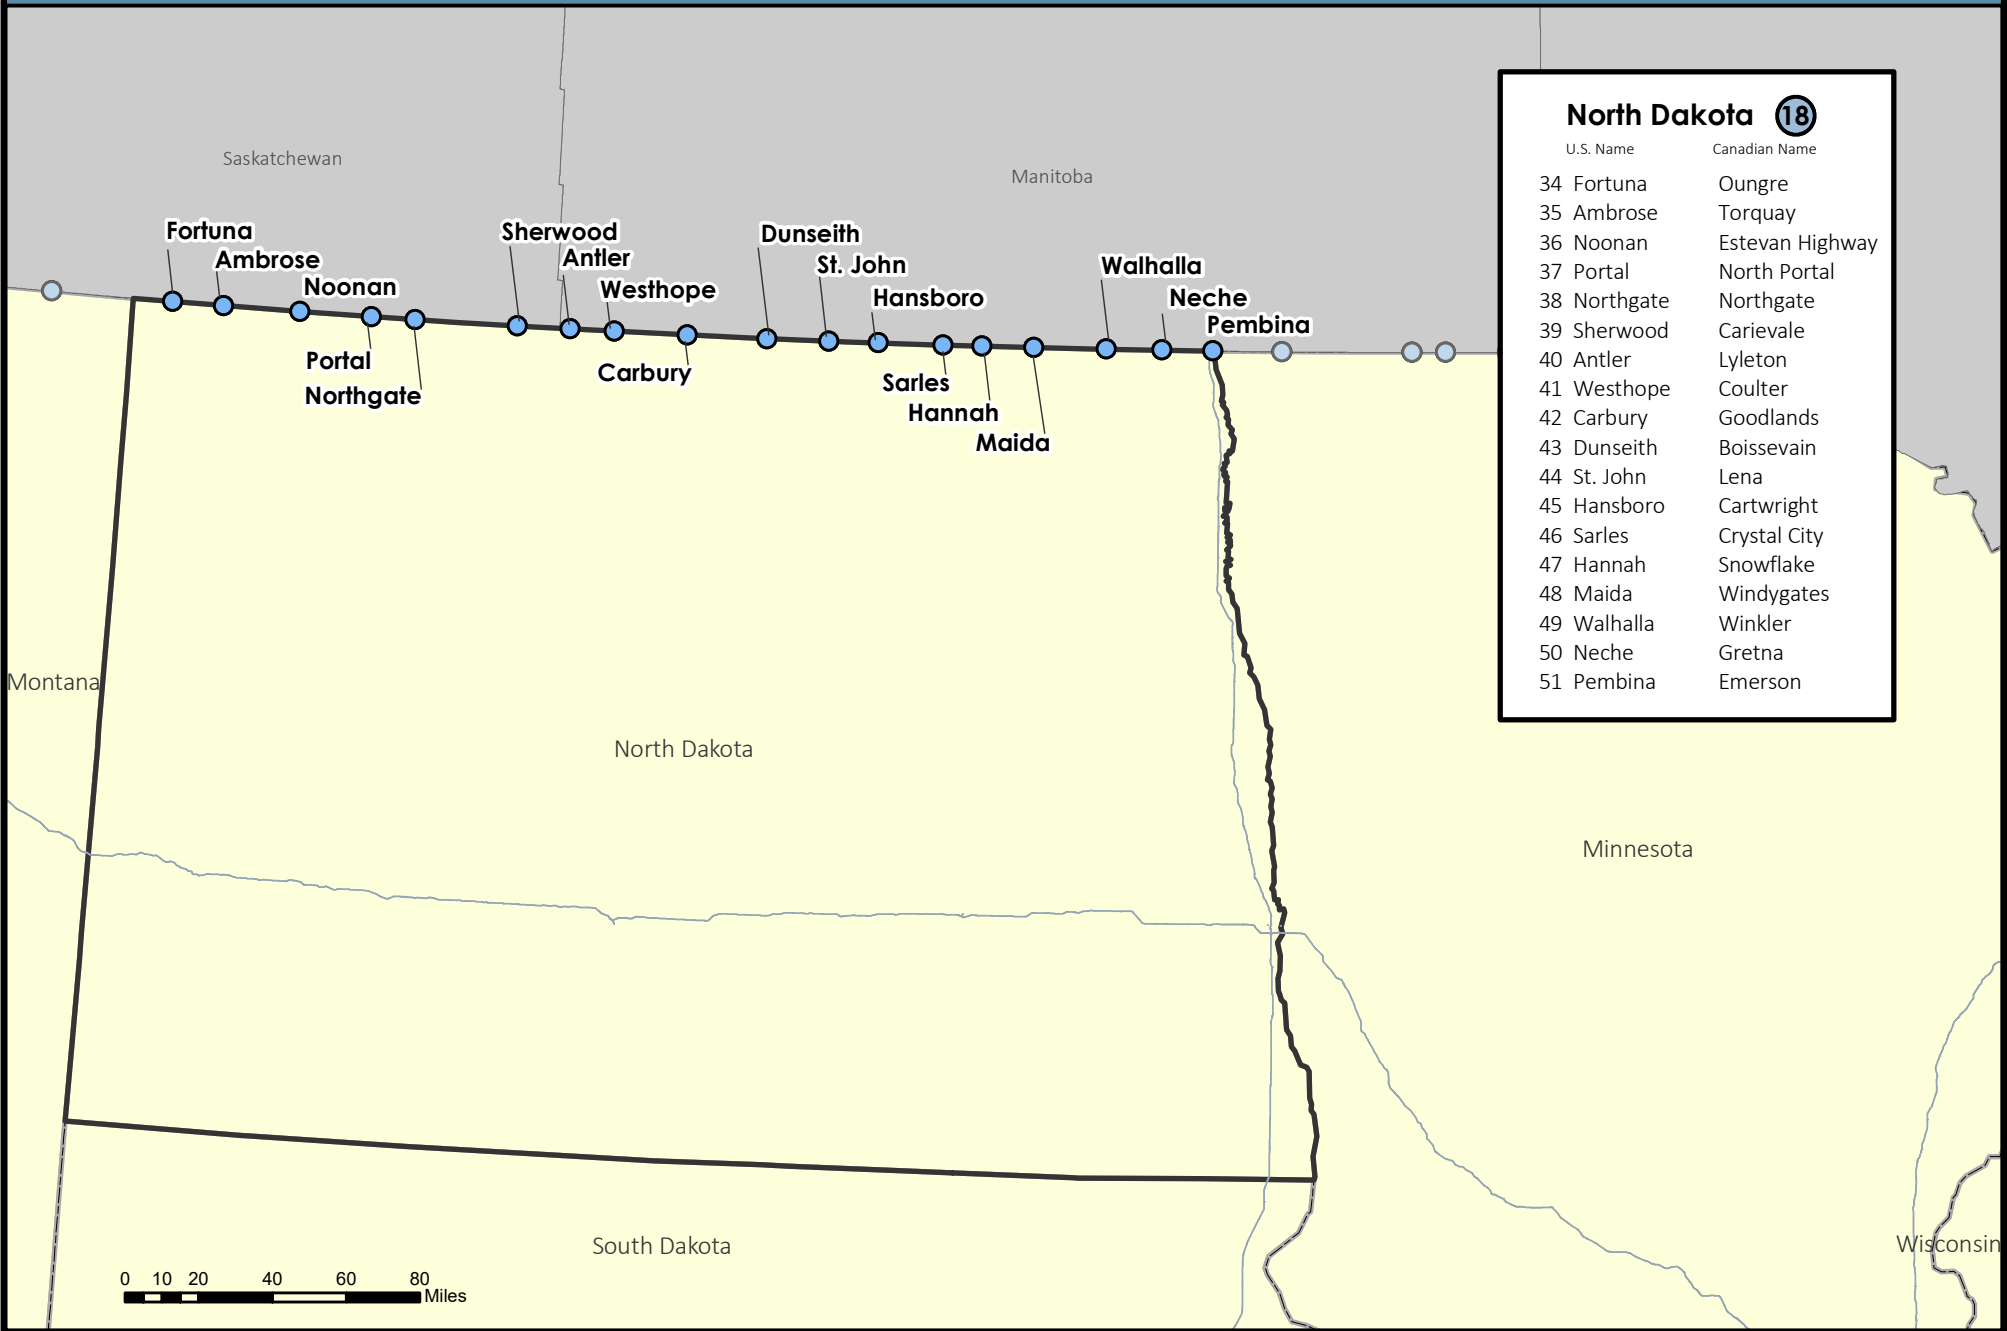

# U.S.- Canada Land Ports of Entry (LPOEs) North Dakota

- Land Ports of Entry
- Interstates
- ▭ U.S. States
- ▭ Canadian Provinces
- Ⓢ Total LPOEs

North Dakota <span style="border: 1px solid black; border-radius: 50%; padding: 2px;">18</span>	
U.S. Name	Canadian Name
34 Fortuna	Oungre
35 Ambrose	Torquay
36 Noonan	Estevan Highway
37 Portal	North Portal
38 Northgate	Northgate
39 Sherwood	Carievale
40 Antler	Lyleton
41 Westhope	Coulter
42 Carbury	Goodlands
43 Dunseith	Boissevain
44 St. John	Lena
45 Hansboro	Cartwright
46 Sarles	Crystal City
47 Hannah	Snowflake
48 Maida	Windygates
49 Walhalla	Winkler
50 Neche	Gretna
51 Pembina	Emerson