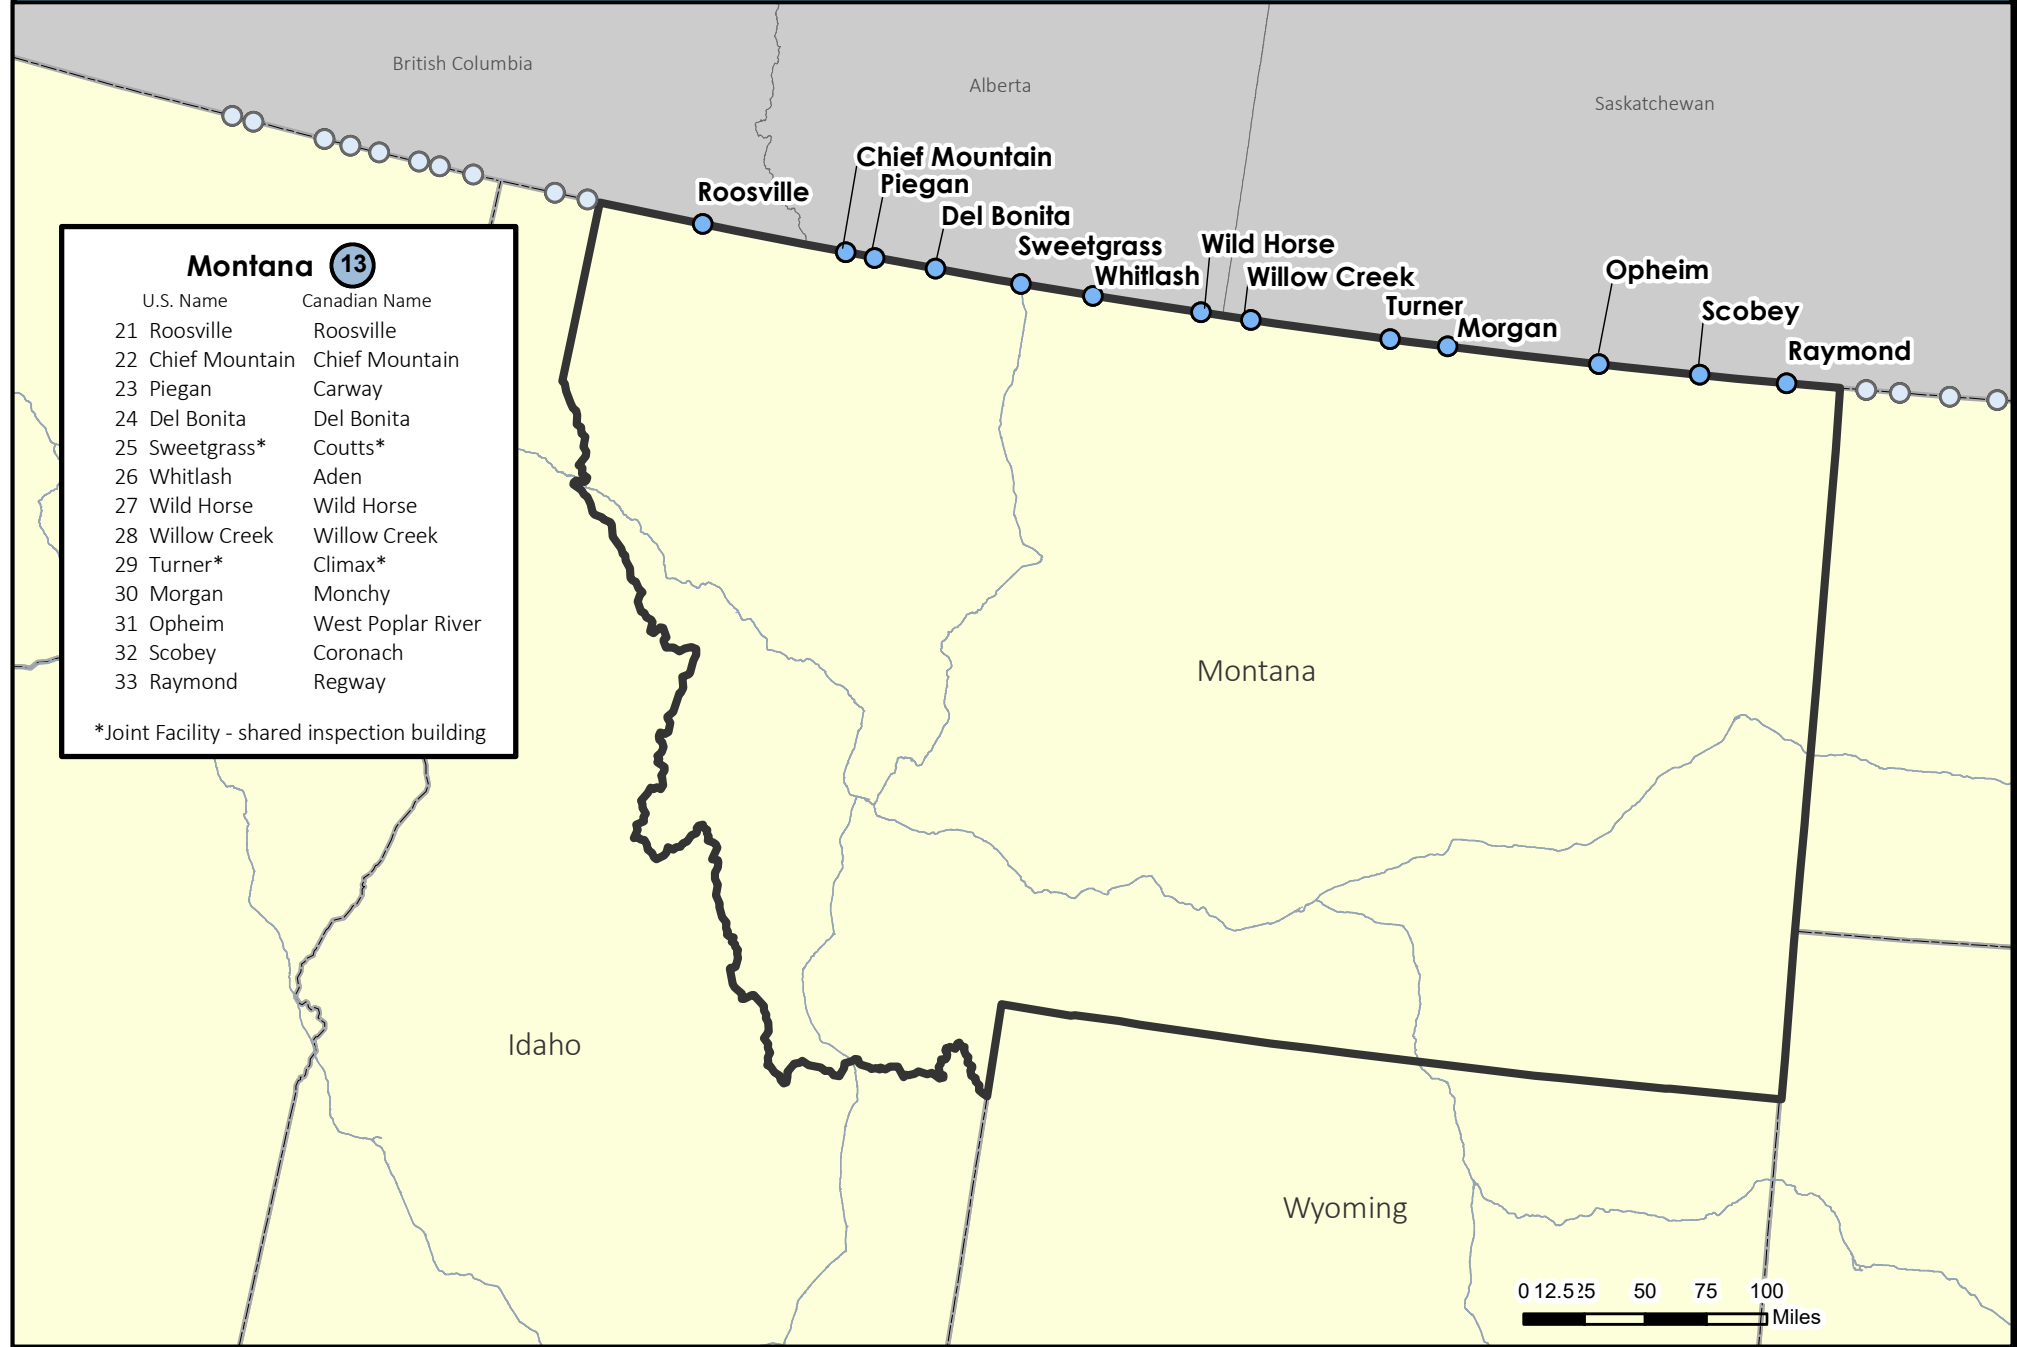

U.S.- Canada Land Ports of Entry (LPOEs) Montana

- Land Ports of Entry
- Interstates
- U.S. States
- Canadian Provinces
- # Total LPOEs

Montana 13	
U.S. Name	Canadian Name
21 Roosville	Roosville
22 Chief Mountain	Chief Mountain
23 Piegan	Carway
24 Del Bonita	Del Bonita
25 Sweetgrass*	Coutts*
26 Whitlash	Aden
27 Wild Horse	Wild Horse
28 Willow Creek	Willow Creek
29 Turner*	Climax*
30 Morgan	Monchy
31 Opheim	West Poplar River
32 Scobey	Coronach
33 Raymond	Regway