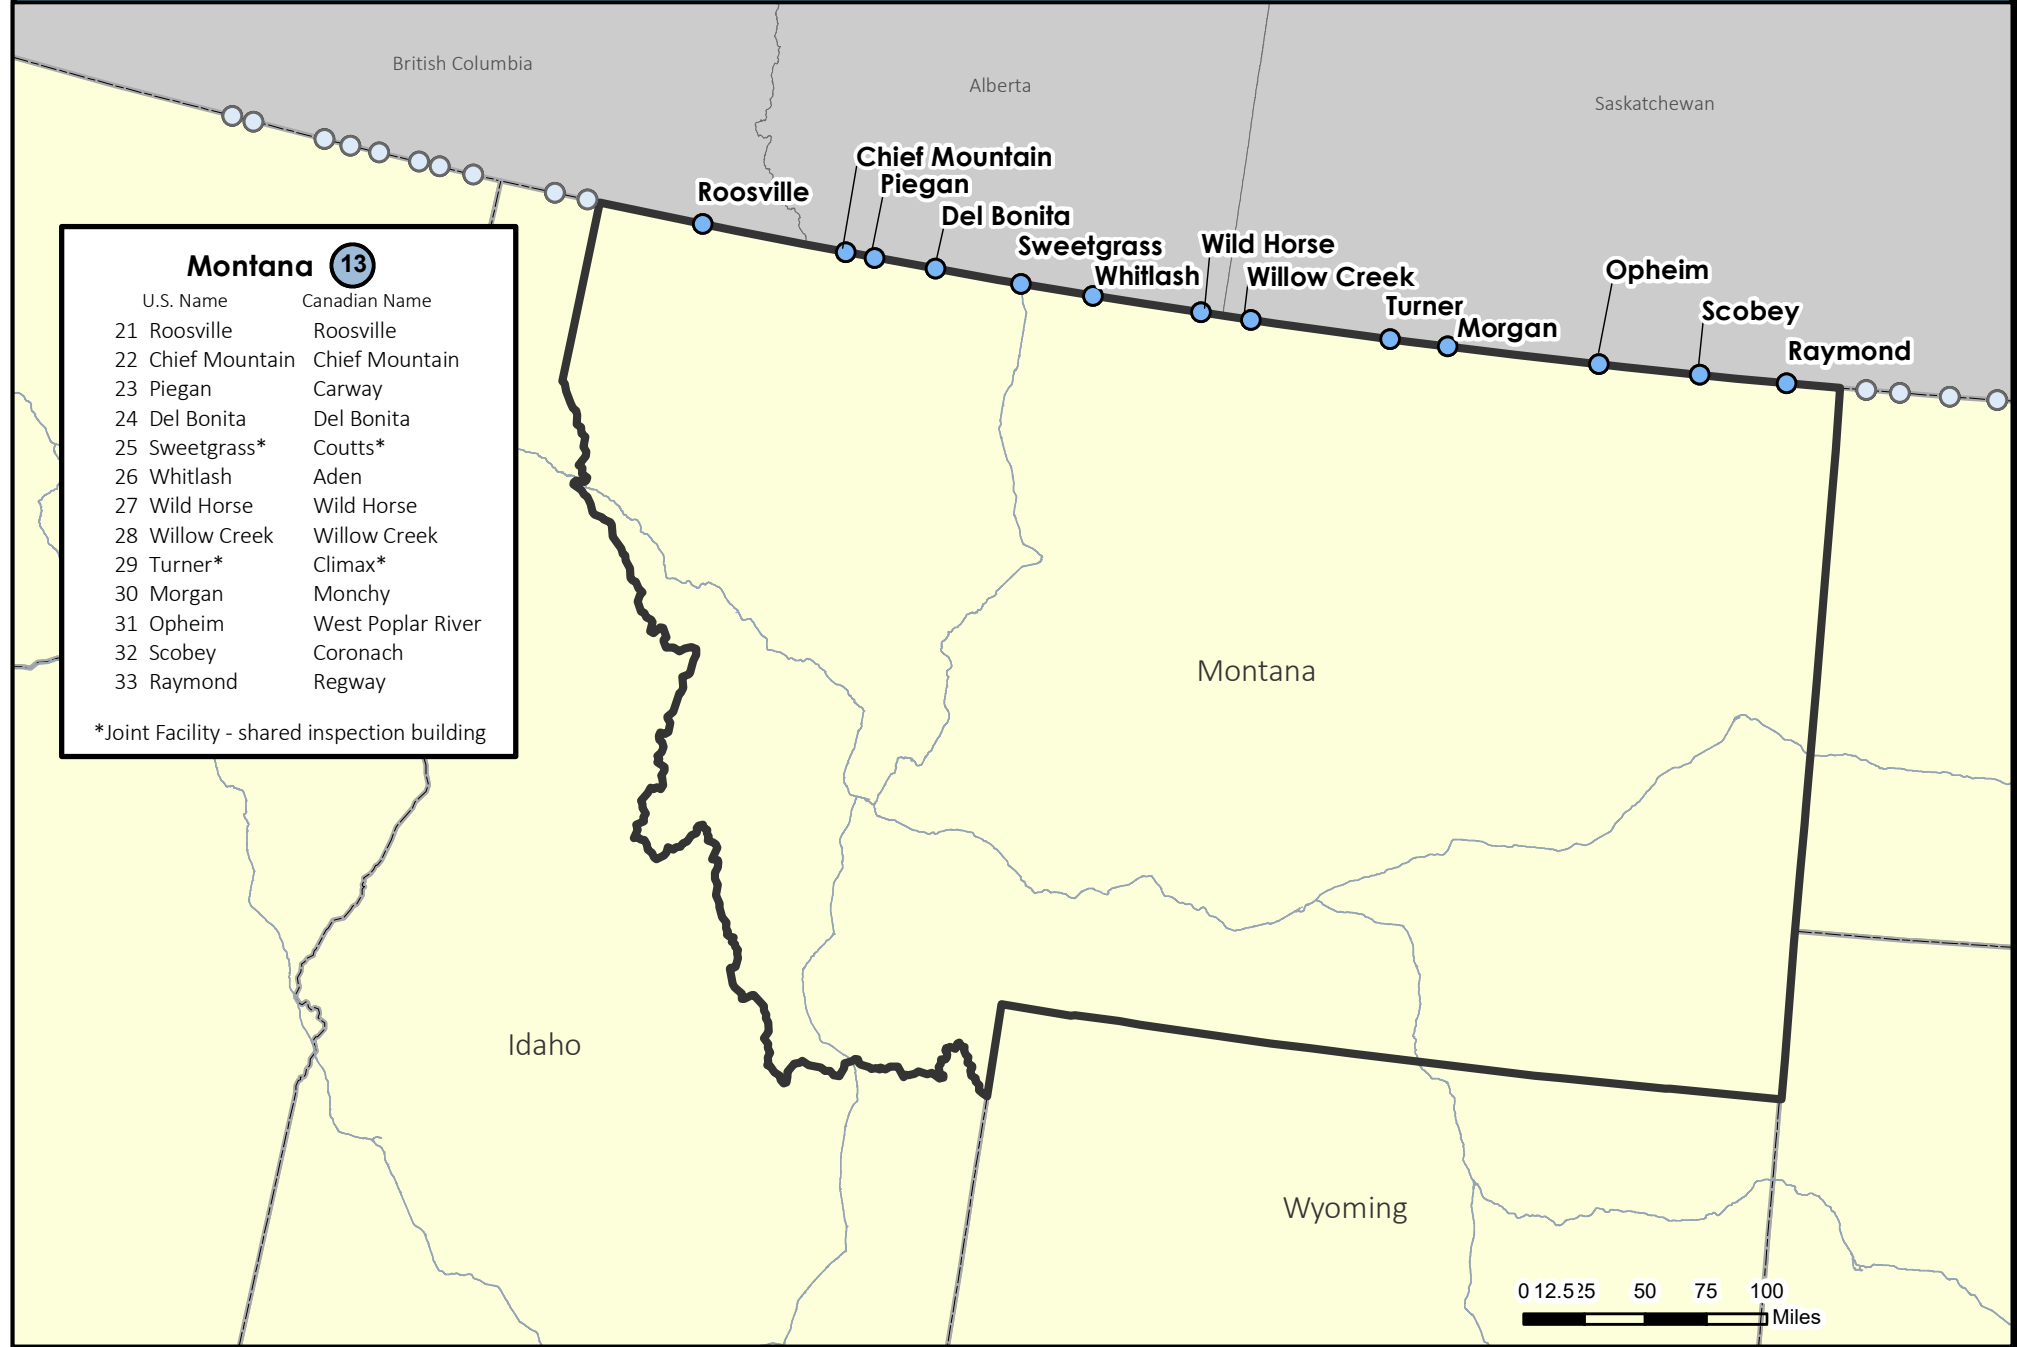

# U.S.- Canada Land Ports of Entry (LPOEs) Montana

- Land Ports of Entry
- Interstates
- U.S. States
- Canadian Provinces
- # Total LPOEs

Montana <span style="border: 1px solid black; border-radius: 50%; padding: 2px;">13</span>	
U.S. Name	Canadian Name
21 Roosville	Roosville
22 Chief Mountain	Chief Mountain
23 Piegan	Carway
24 Del Bonita	Del Bonita
25 Sweetgrass*	Coutts*
26 Whitlash	Aden
27 Wild Horse	Wild Horse
28 Willow Creek	Willow Creek
29 Turner*	Climax*
30 Morgan	Monchy
31 Opheim	West Poplar River
32 Scobey	Coronach
33 Raymond	Regway