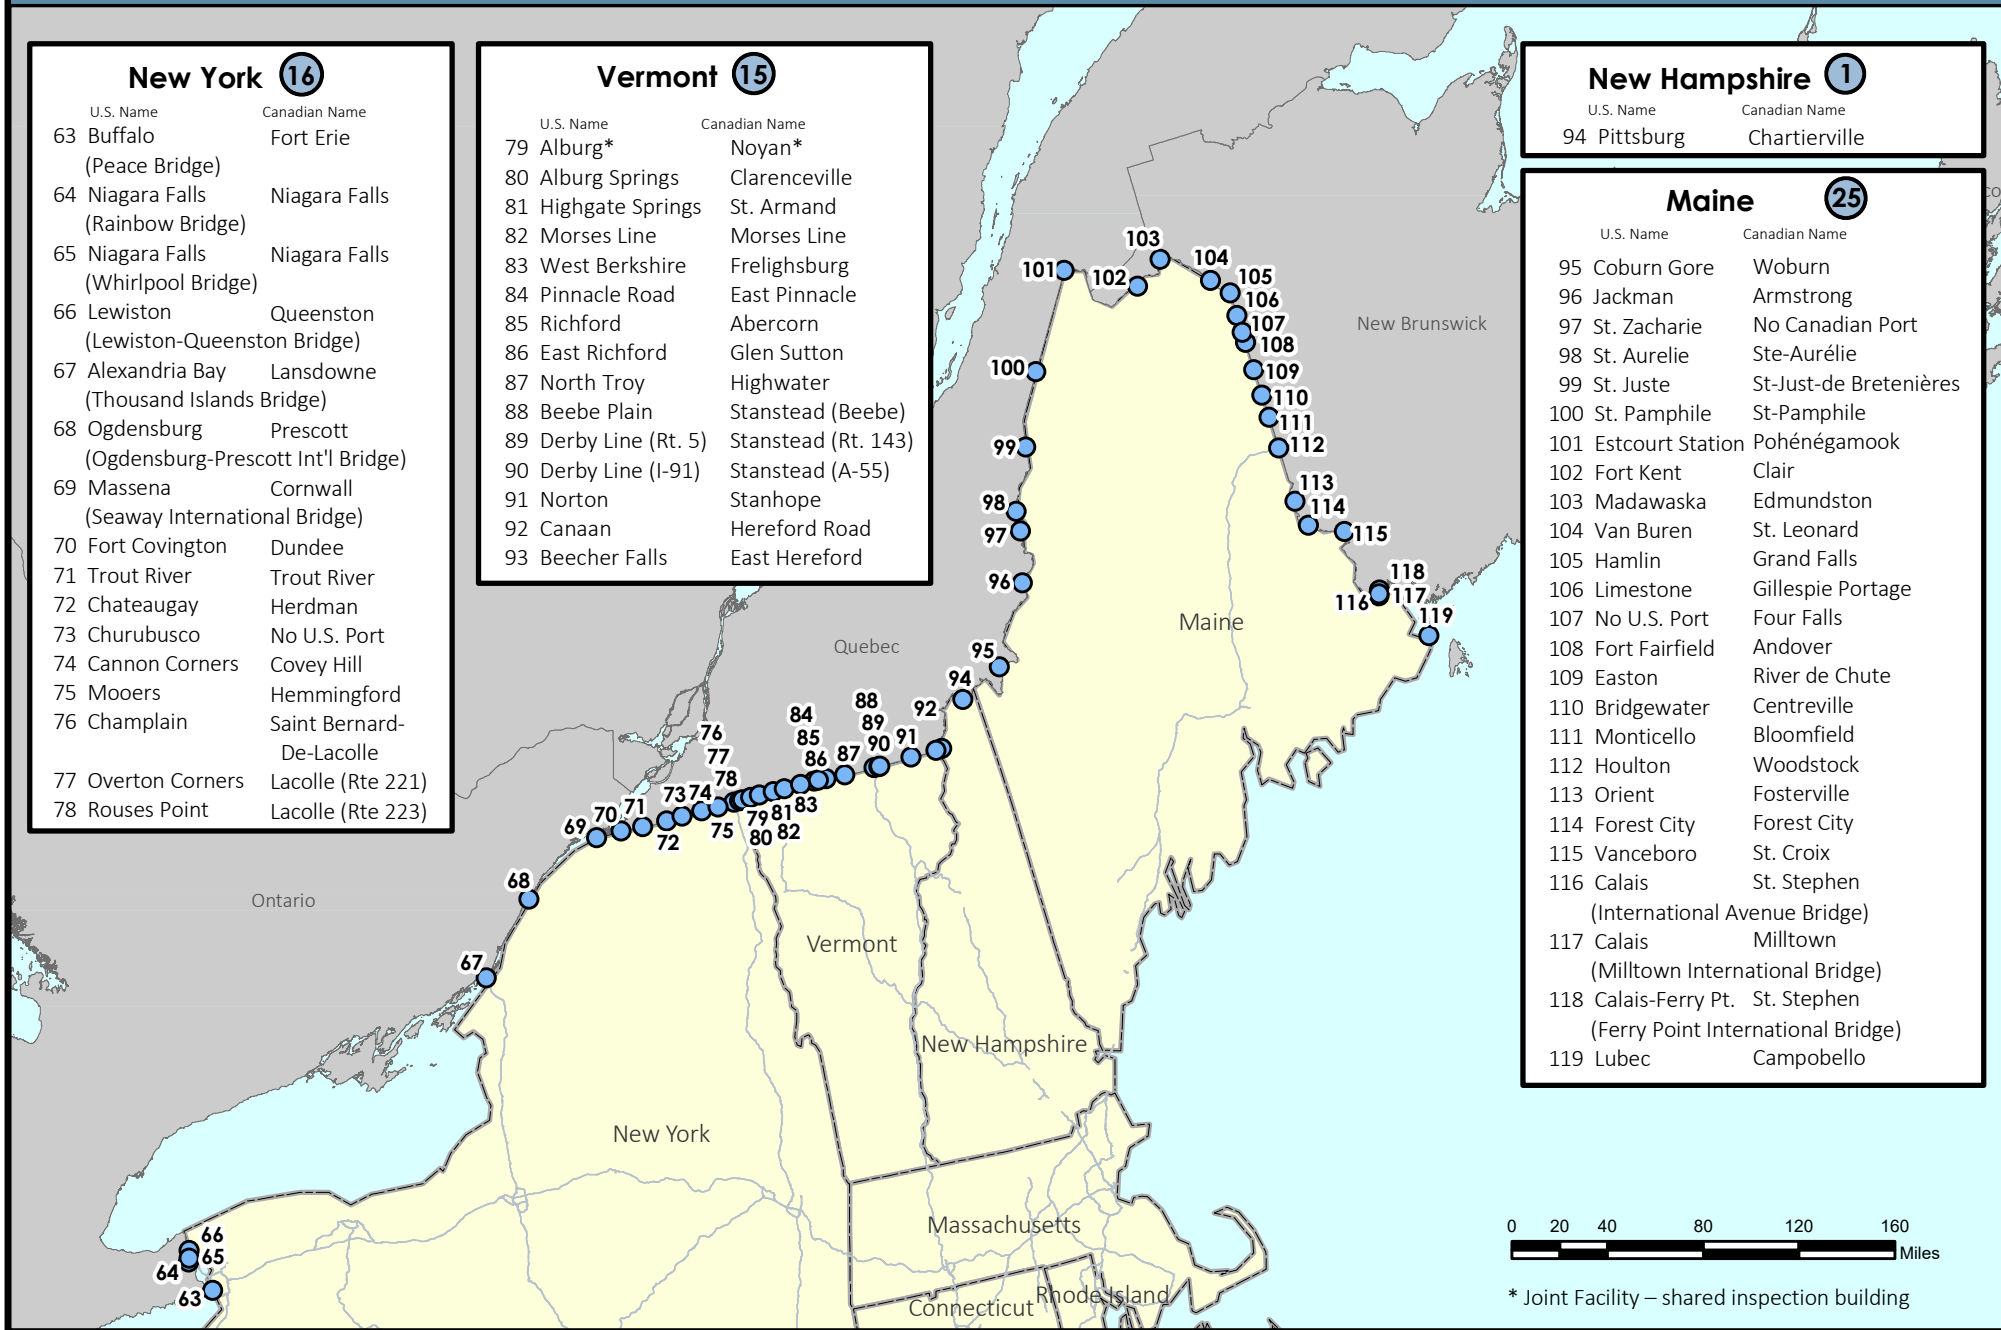

Vermont **(15)**

U.S. Name	Canadian Name
79 Alburg*	Noyan*
80 Alburg Springs	Clarenceville
81 Highgate Springs	St. Armand
82 Morses Line	Morses Line
83 West Berkshire	Frelighsburg
84 Pinnacle Road	East Pinnacle
85 Richford	Abercorn
86 East Richford	Glen Sutton
87 North Troy	Highwater
88 Beebe Plain	Stanstead (Beebe)
89 Derby Line (Rt. 5)	Stanstead (Rt. 143)
90 Derby Line (I-91)	Stanstead (A-55)
91 Norton	Stanhope
92 Canaan	Hereford Road
93 Beecher Falls	East Hereford

New Hampshire **(1)**

U.S. Name	Canadian Name
94 Pittsburg	Chartierville

Maine **(25)**

U.S. Name	Canadian Name
95 Coburn Gore	Woburn
96 Jackman	Armstrong
97 St. Zacharie	No Canadian Port
98 St. Aurelie	Ste-Aurélie
99 St. Juste	St-Just-de Breteniéres
100 St. Pamphile	St-Pamphile
101 Estcourt Station	Pohénégamook
102 Fort Kent	Clair
103 Madawaska	Edmundston
104 Van Buren	St. Leonard
105 Hamlin	Grand Falls
106 Limestone	Gillespie Portage
107 No U.S. Port	Four Falls
108 Fort Fairfield	Andover
109 Easton	River de Chute
110 Bridgewater	Centreville
111 Monticello	Bloomfield
112 Houlton	Woodstock
113 Orient	Fosterville
114 Forest City	Forest City
115 Vanceboro	St. Croix
116 Calais (International Avenue Bridge)	St. Stephen
117 Calais (Milltown International Bridge)	Milltown
118 Calais-Ferry Pt. (Ferry Point International Bridge)	St. Stephen
119 Lubec	Campobello

* Joint Facility – shared inspection building