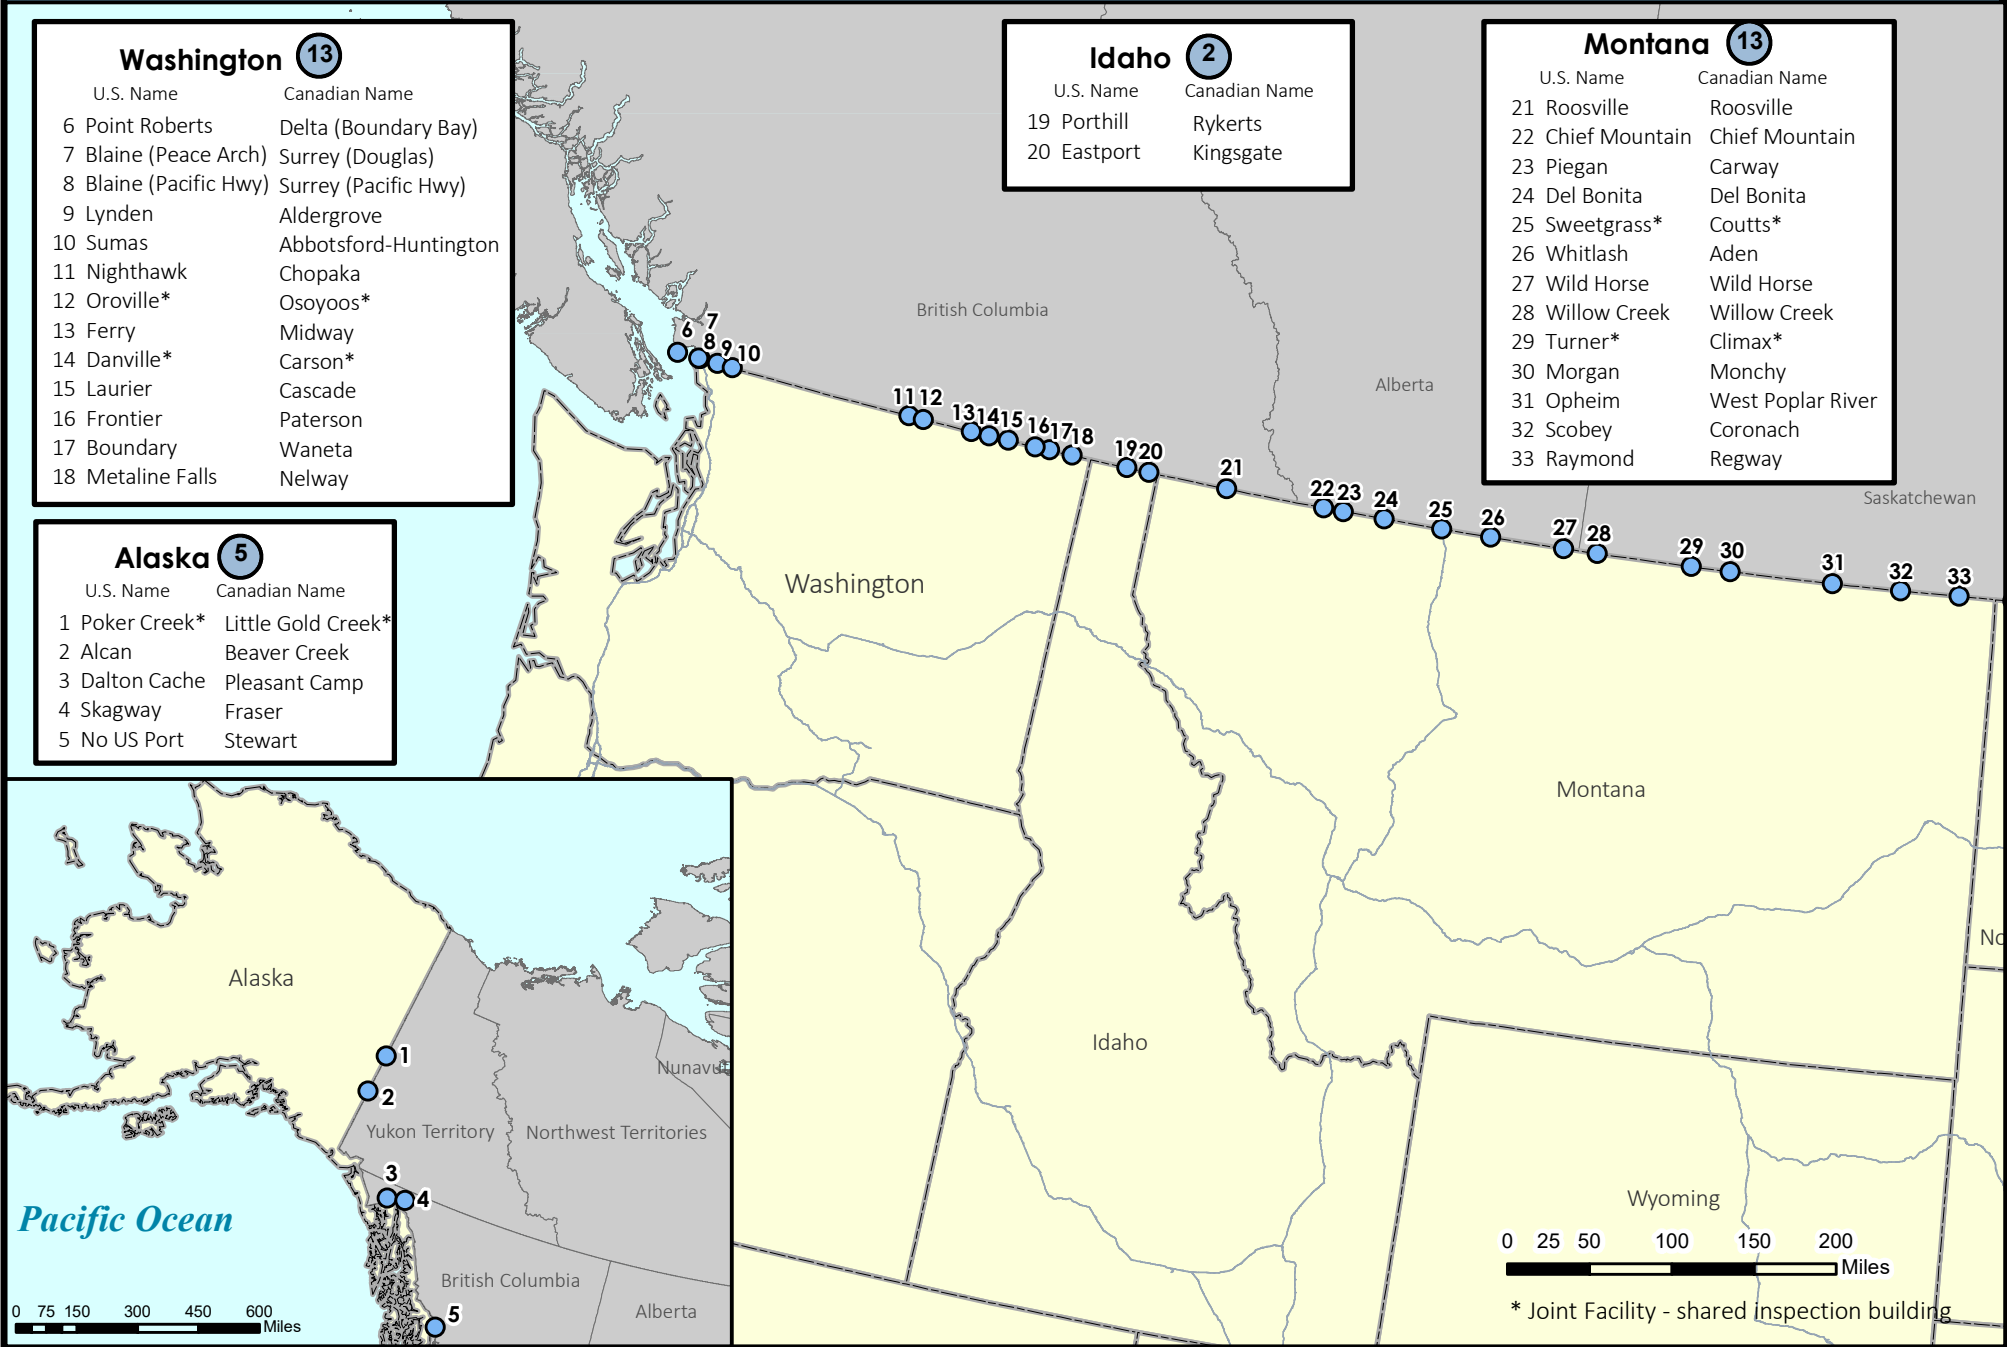

## U.S. - Canada West

- Land Ports of Entry
- Interstates
- U.S. States
- Canadian Provinces
- Total LPOEs

### Washington **13**

U.S. Name	Canadian Name
6 Point Roberts	Delta (Boundary Bay)
7 Blaine (Peace Arch)	Surrey (Douglas)
8 Blaine (Pacific Hwy)	Surrey (Pacific Hwy)
9 Lynden	Aldergrove
10 Sumas	Abbotsford-Huntington
11 Nighthawk	Chopaka
12 Oroville*	Osoyoos*
13 Ferry	Midway
14 Danville*	Carson*
15 Laurier	Cascade
16 Frontier	Paterson
17 Boundary	Waneta
18 Metaline Falls	Nelway

### Idaho **2**

U.S. Name	Canadian Name
19 Porthill	Rykerts
20 Eastport	Kingsgate

### Alaska **5**

U.S. Name	Canadian Name
1 Poker Creek*	Little Gold Creek*
2 Alcan	Beaver Creek
3 Dalton Cache	Pleasant Camp
4 Skagway	Fraser
5 No US Port	Stewart

\* Joint Facility - shared inspection building