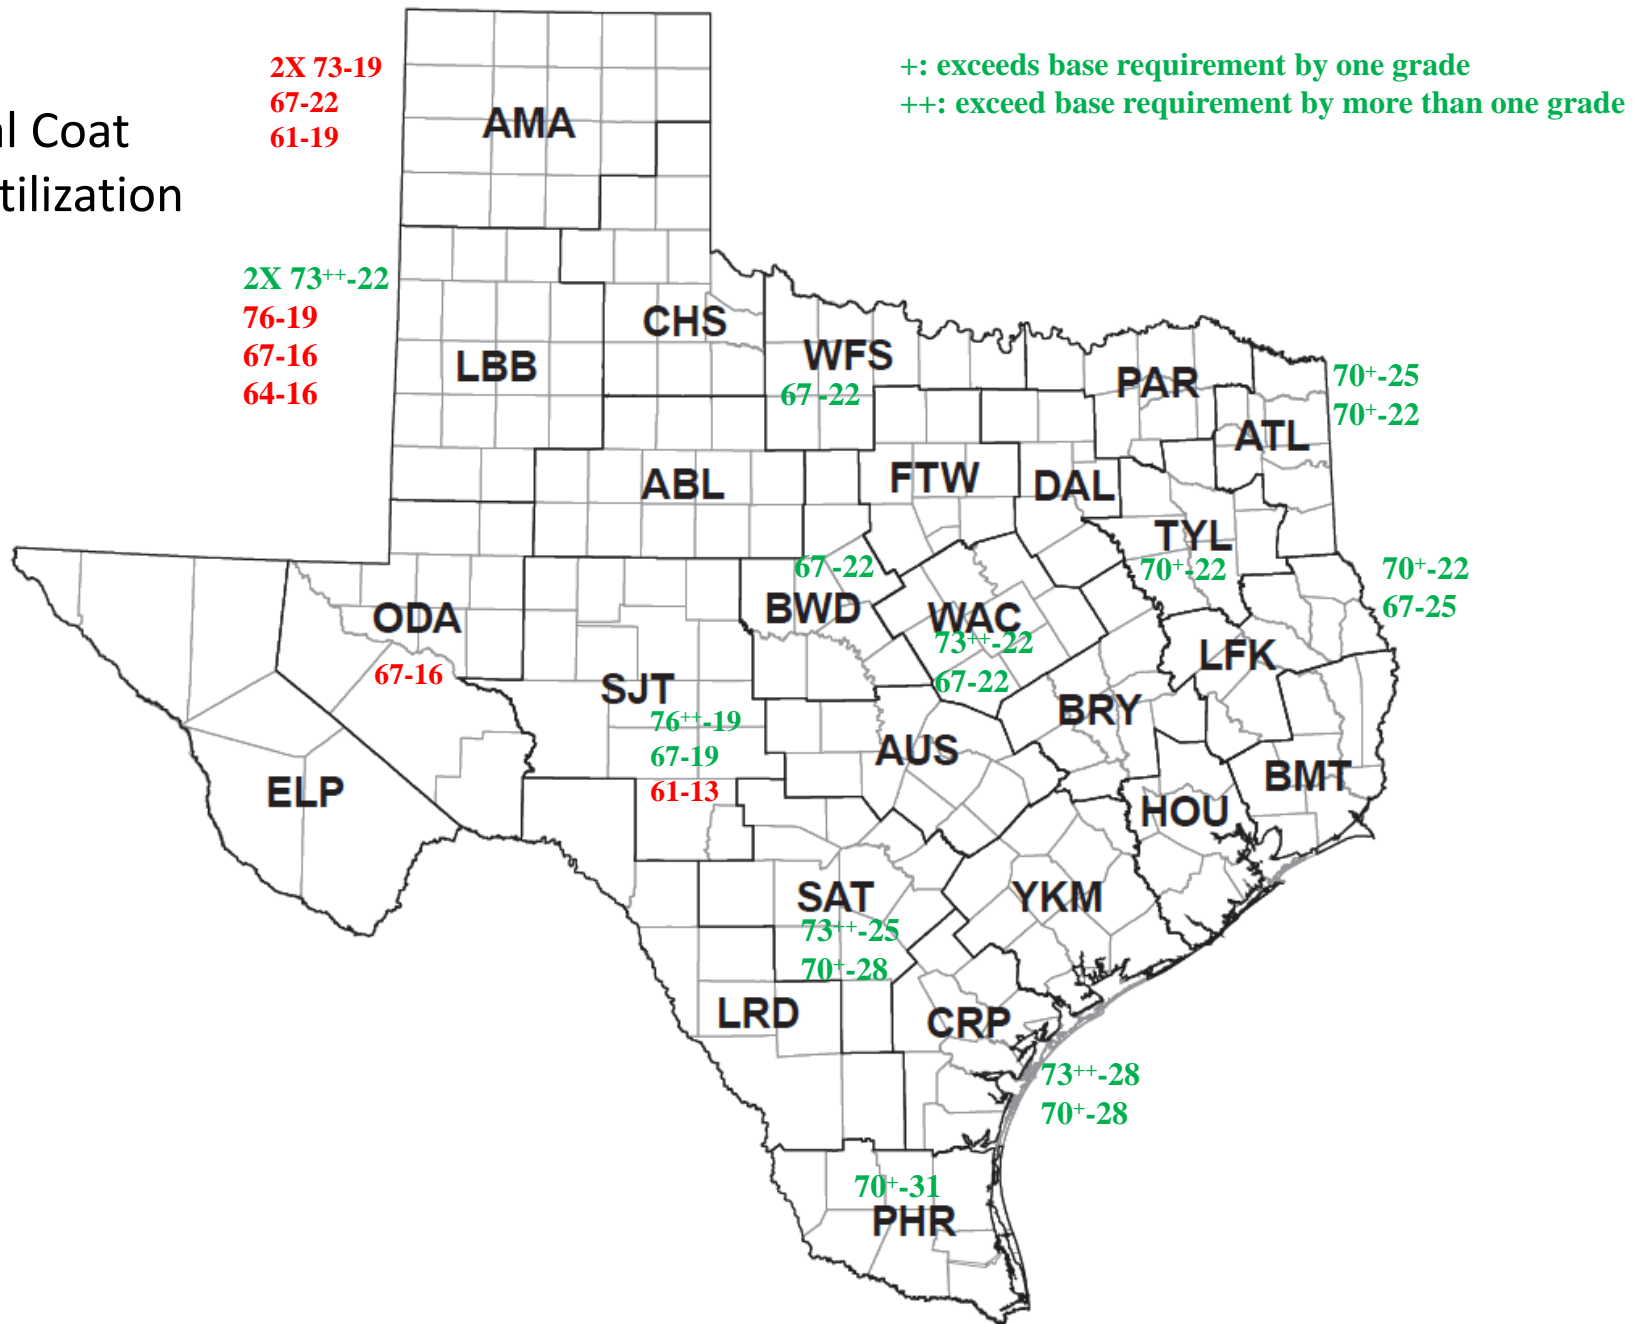

2013 Seal Coat Binder Utilization by Current System

2013 Seal Coat Binder Utilization by SPG

2014 Seal Coat Binder Utilization by Current System

2014 Seal Coat
Binder Utilization
by SPG

+: exceeds base requirement by one grade
 ++: exceed base requirement by more than one grade