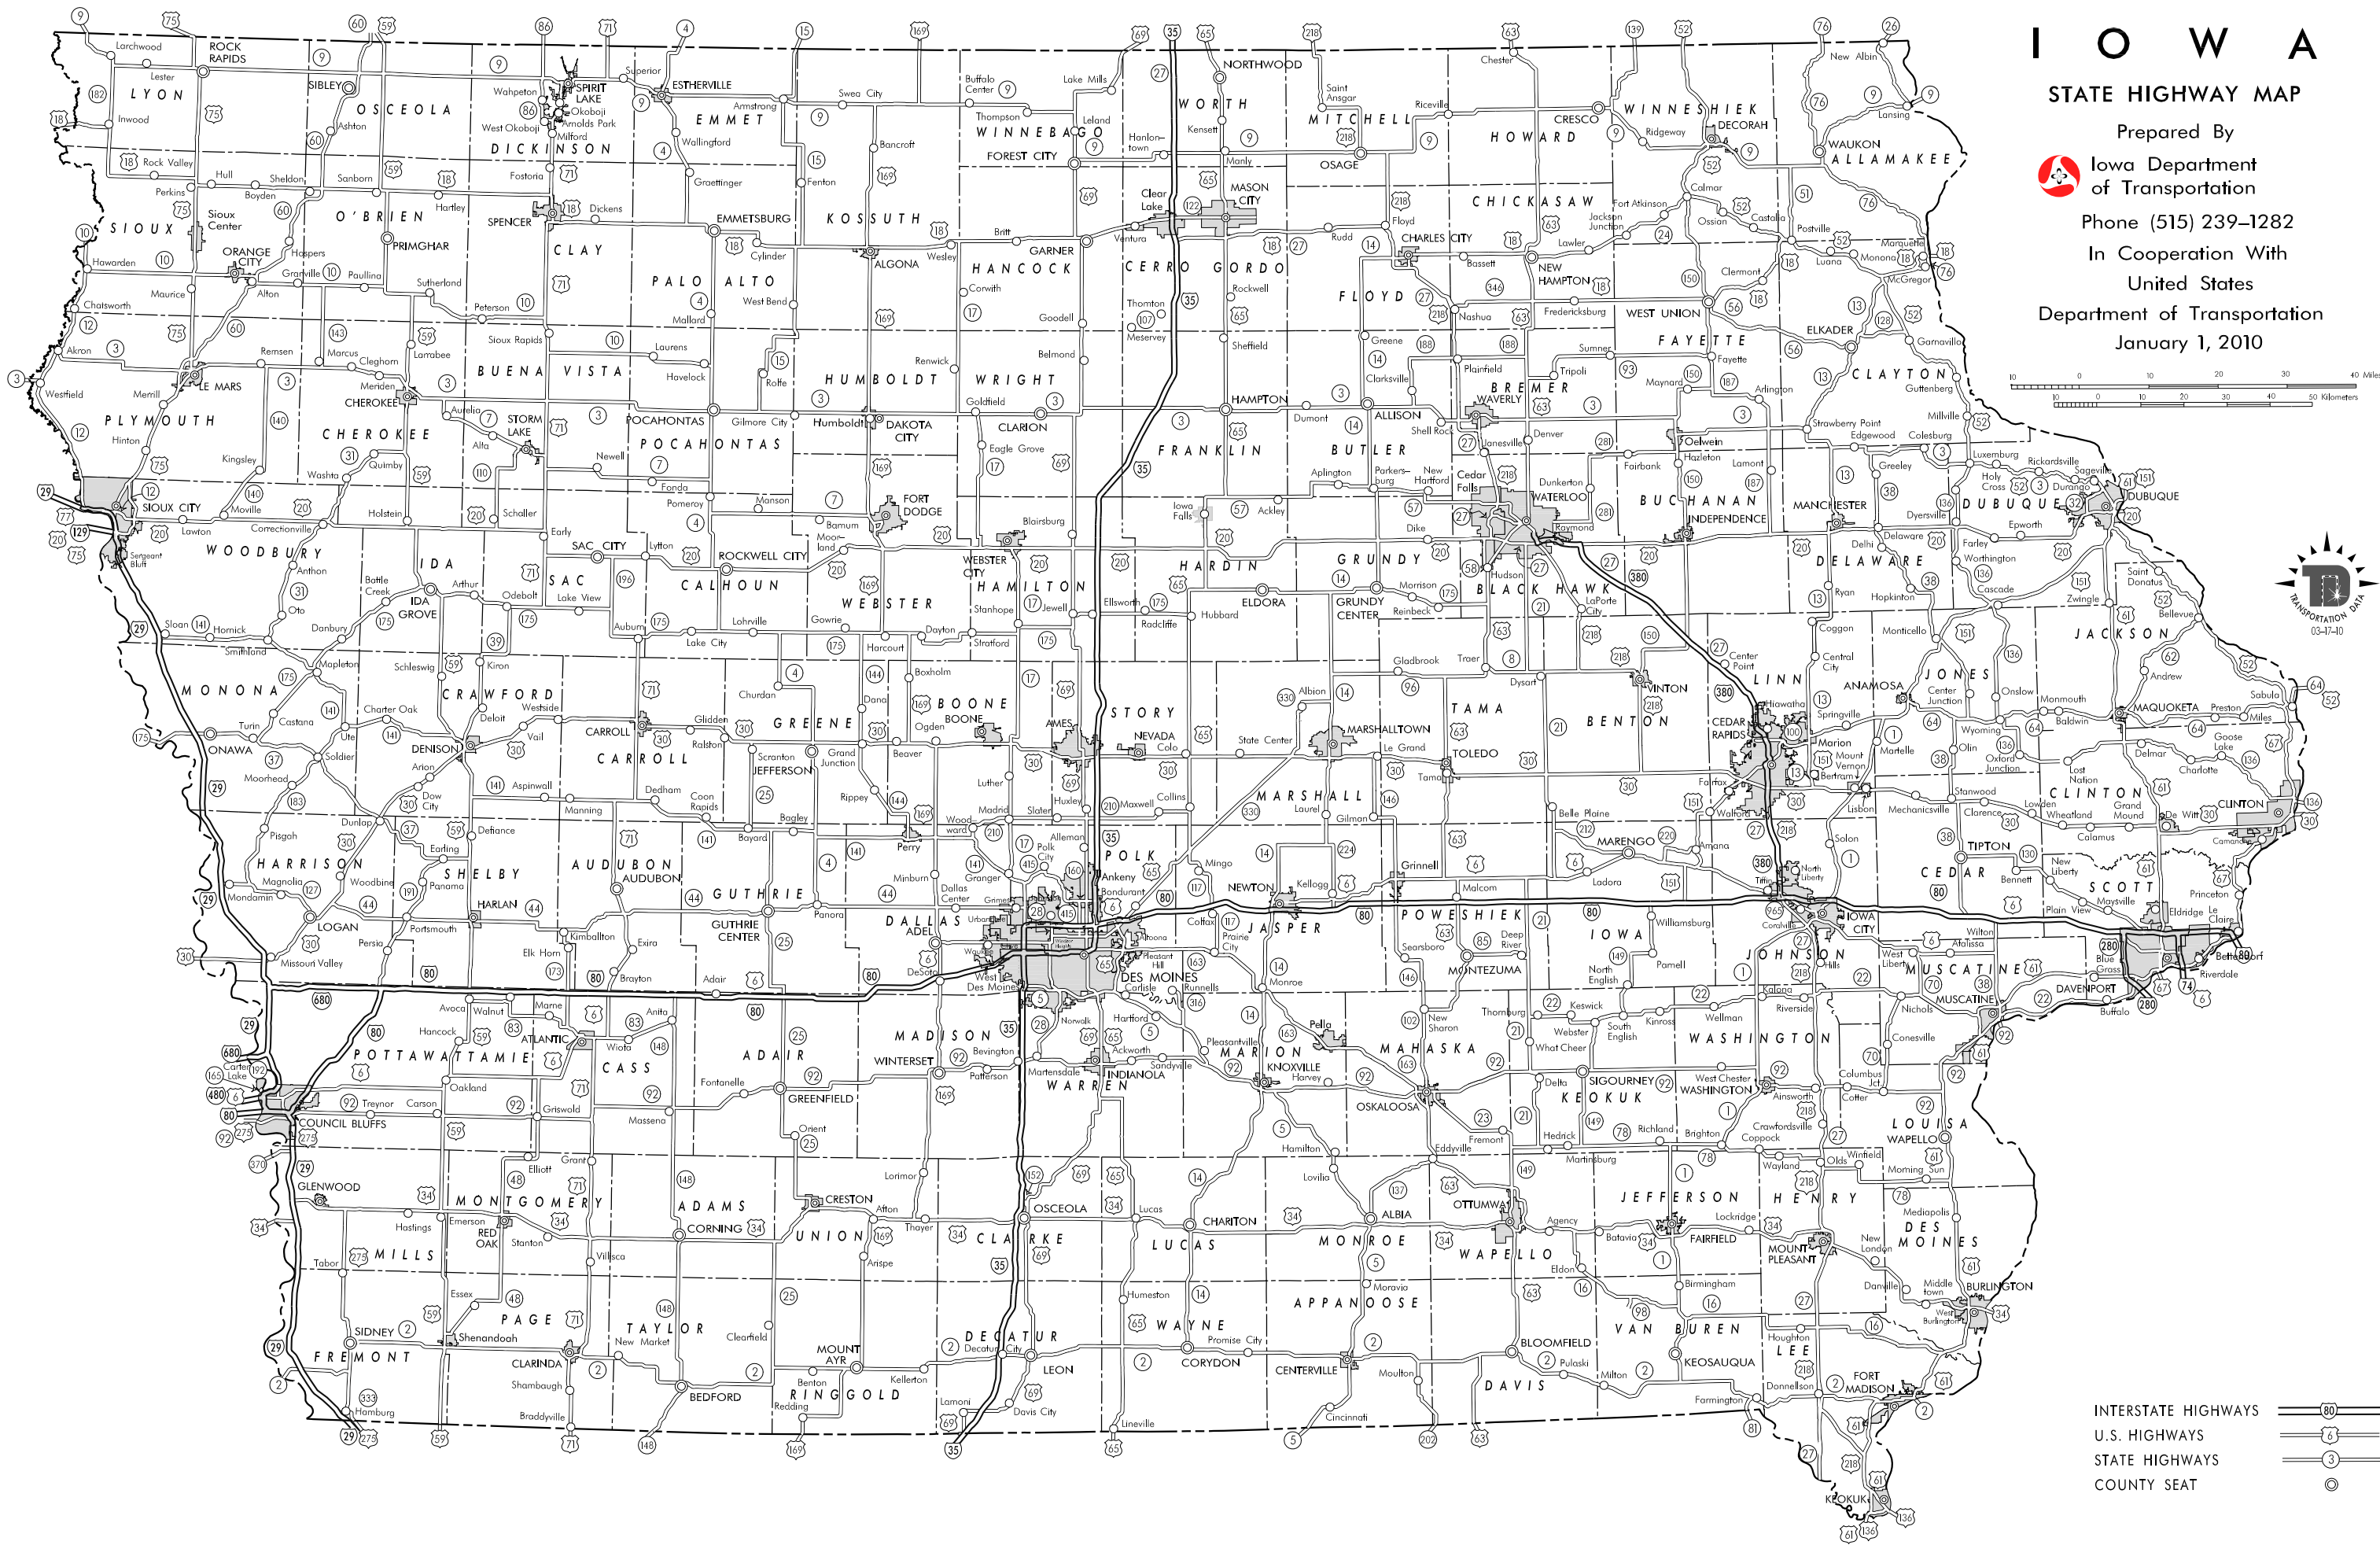

I O W A

STATE HIGHWAY MAP

Prepared By

Phone (515) 239-1282

In Cooperation With
United States

Department of Transportation
January 1, 2010

- INTERSTATE HIGHWAYS
- U.S. HIGHWAYS
- STATE HIGHWAYS
- COUNTY SEAT