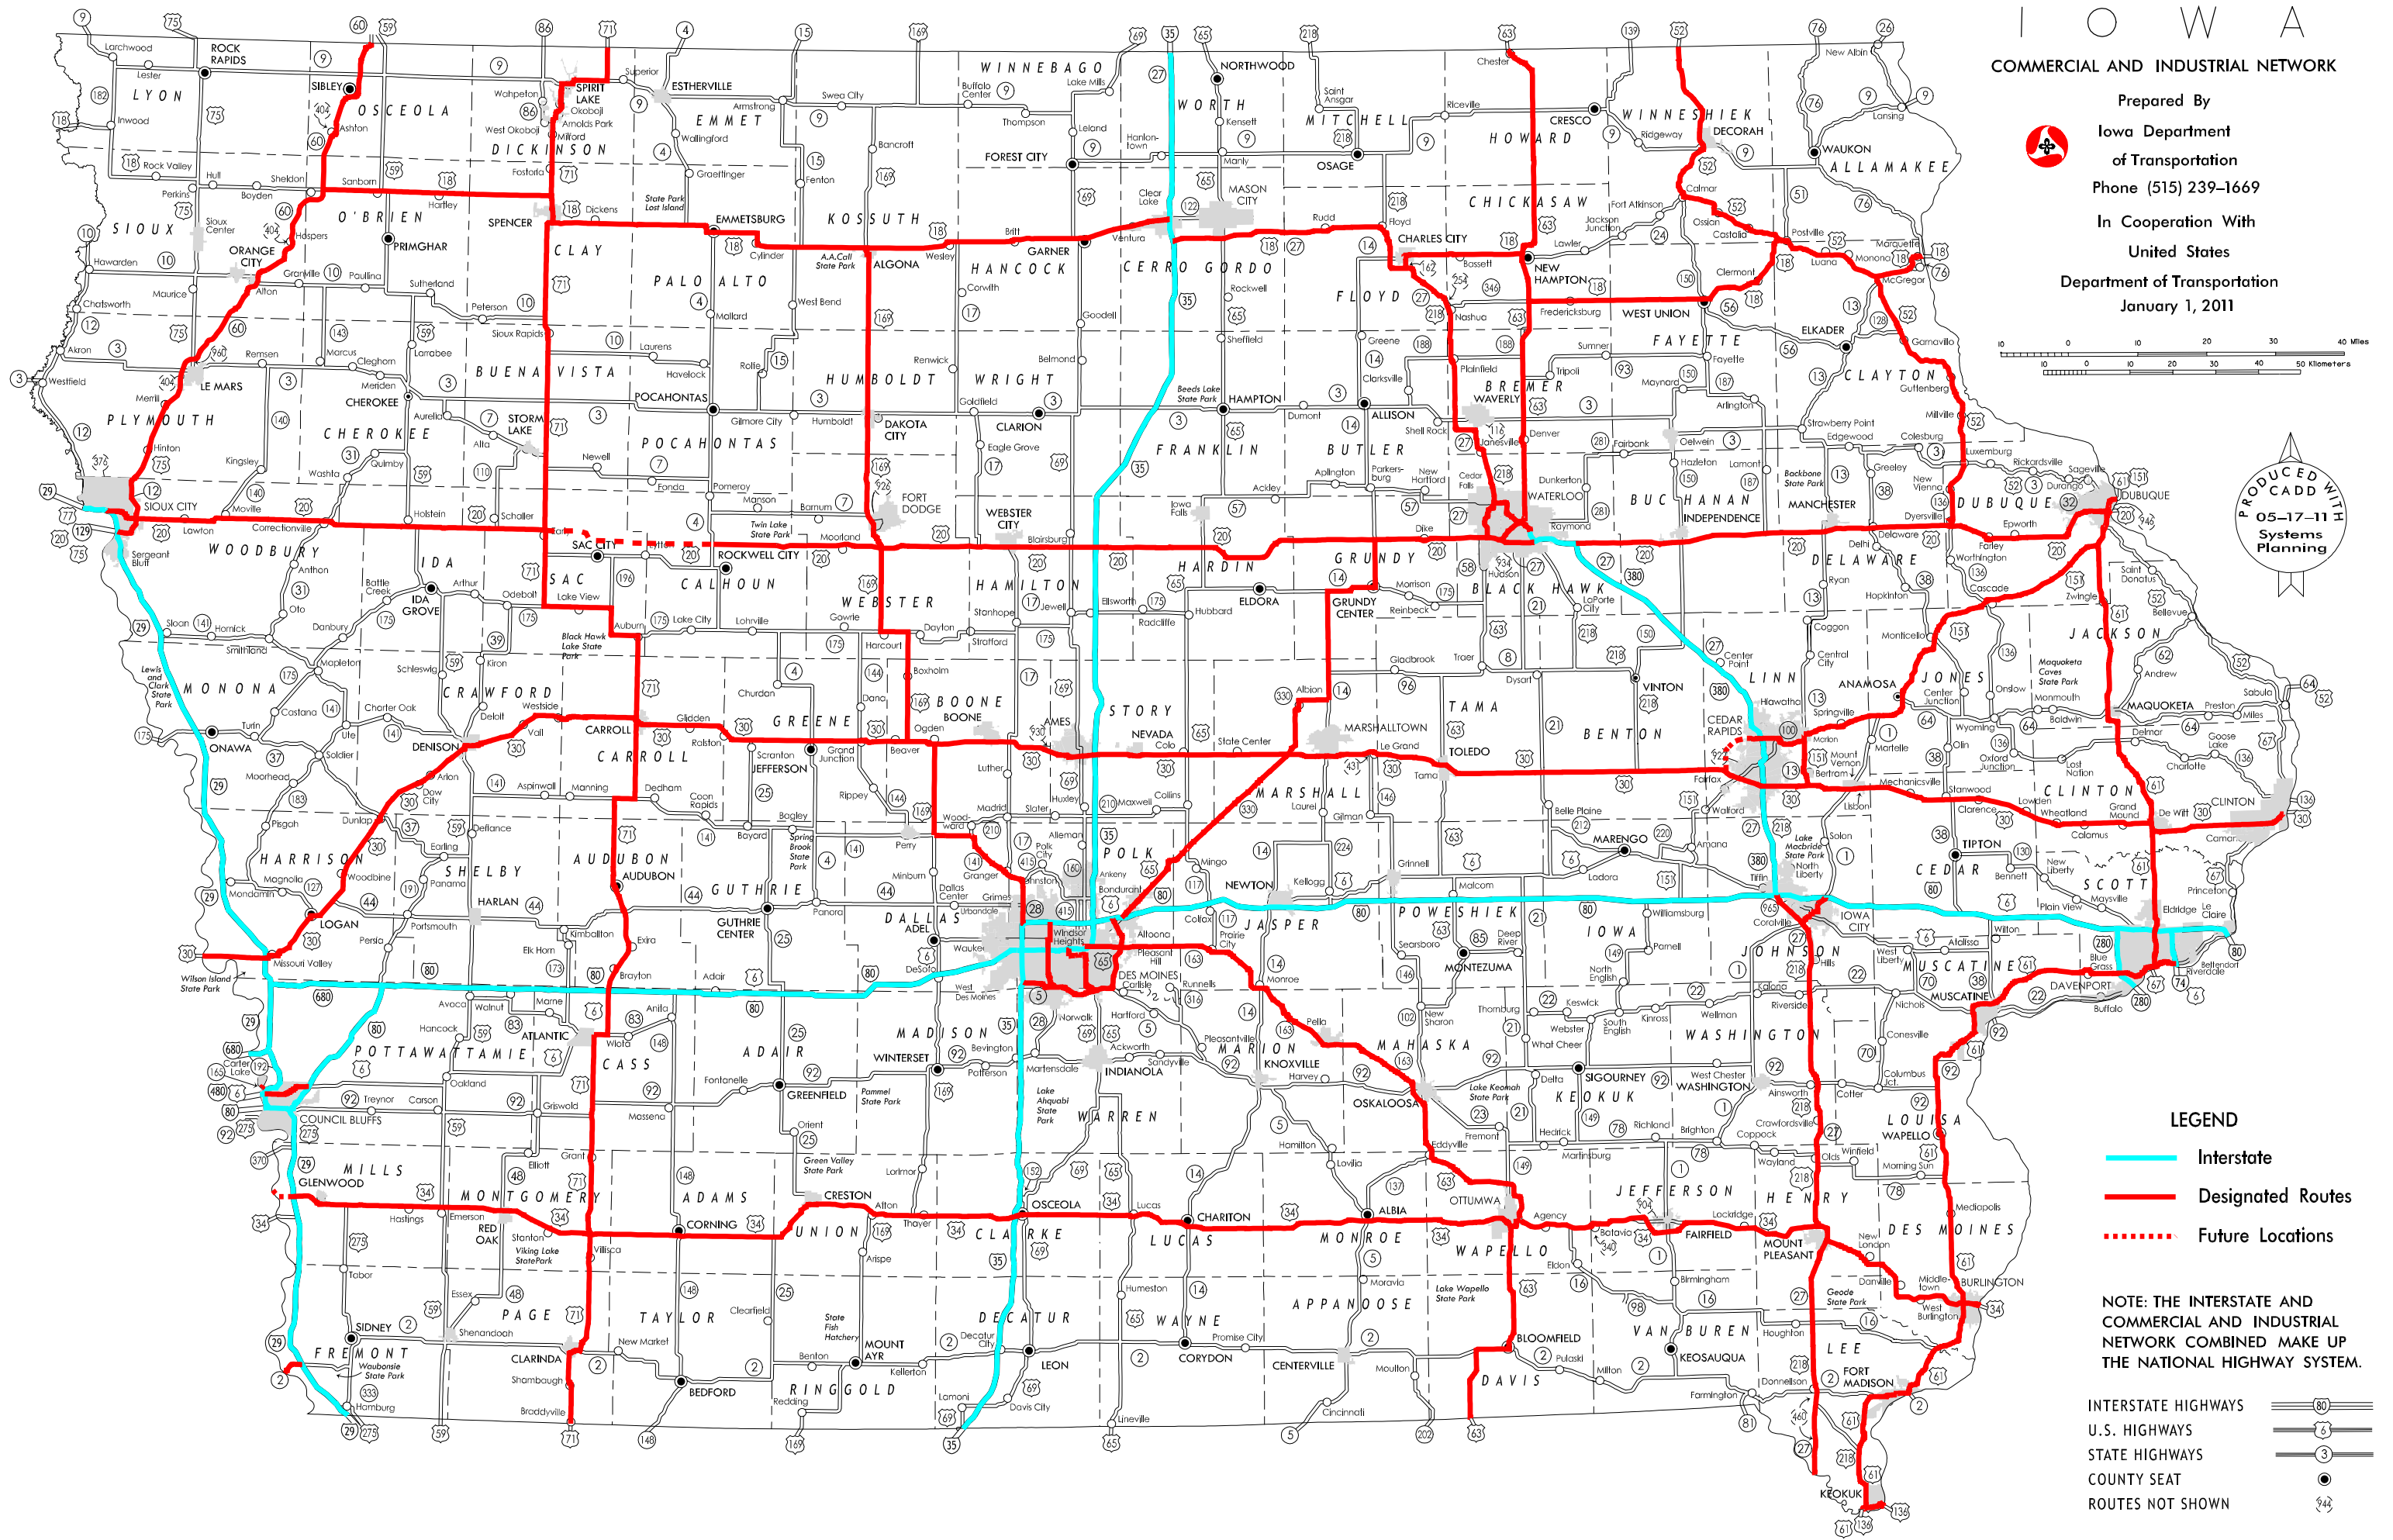

Prepared By
**Iowa Department
of Transportation**
Phone (515) 239-1669
In Cooperation With
**United States
Department of Transportation**
January 1, 2011

LEGEND

- Interstate
- Designated Routes
- - - Future Locations

**NOTE: THE INTERSTATE AND
COMMERCIAL AND INDUSTRIAL
NETWORK COMBINED MAKE UP
THE NATIONAL HIGHWAY SYSTEM.**

- INTERSTATE HIGHWAYS 80
- U.S. HIGHWAYS 6
- STATE HIGHWAYS 3
- COUNTY SEAT
- ROUTES NOT SHOWN