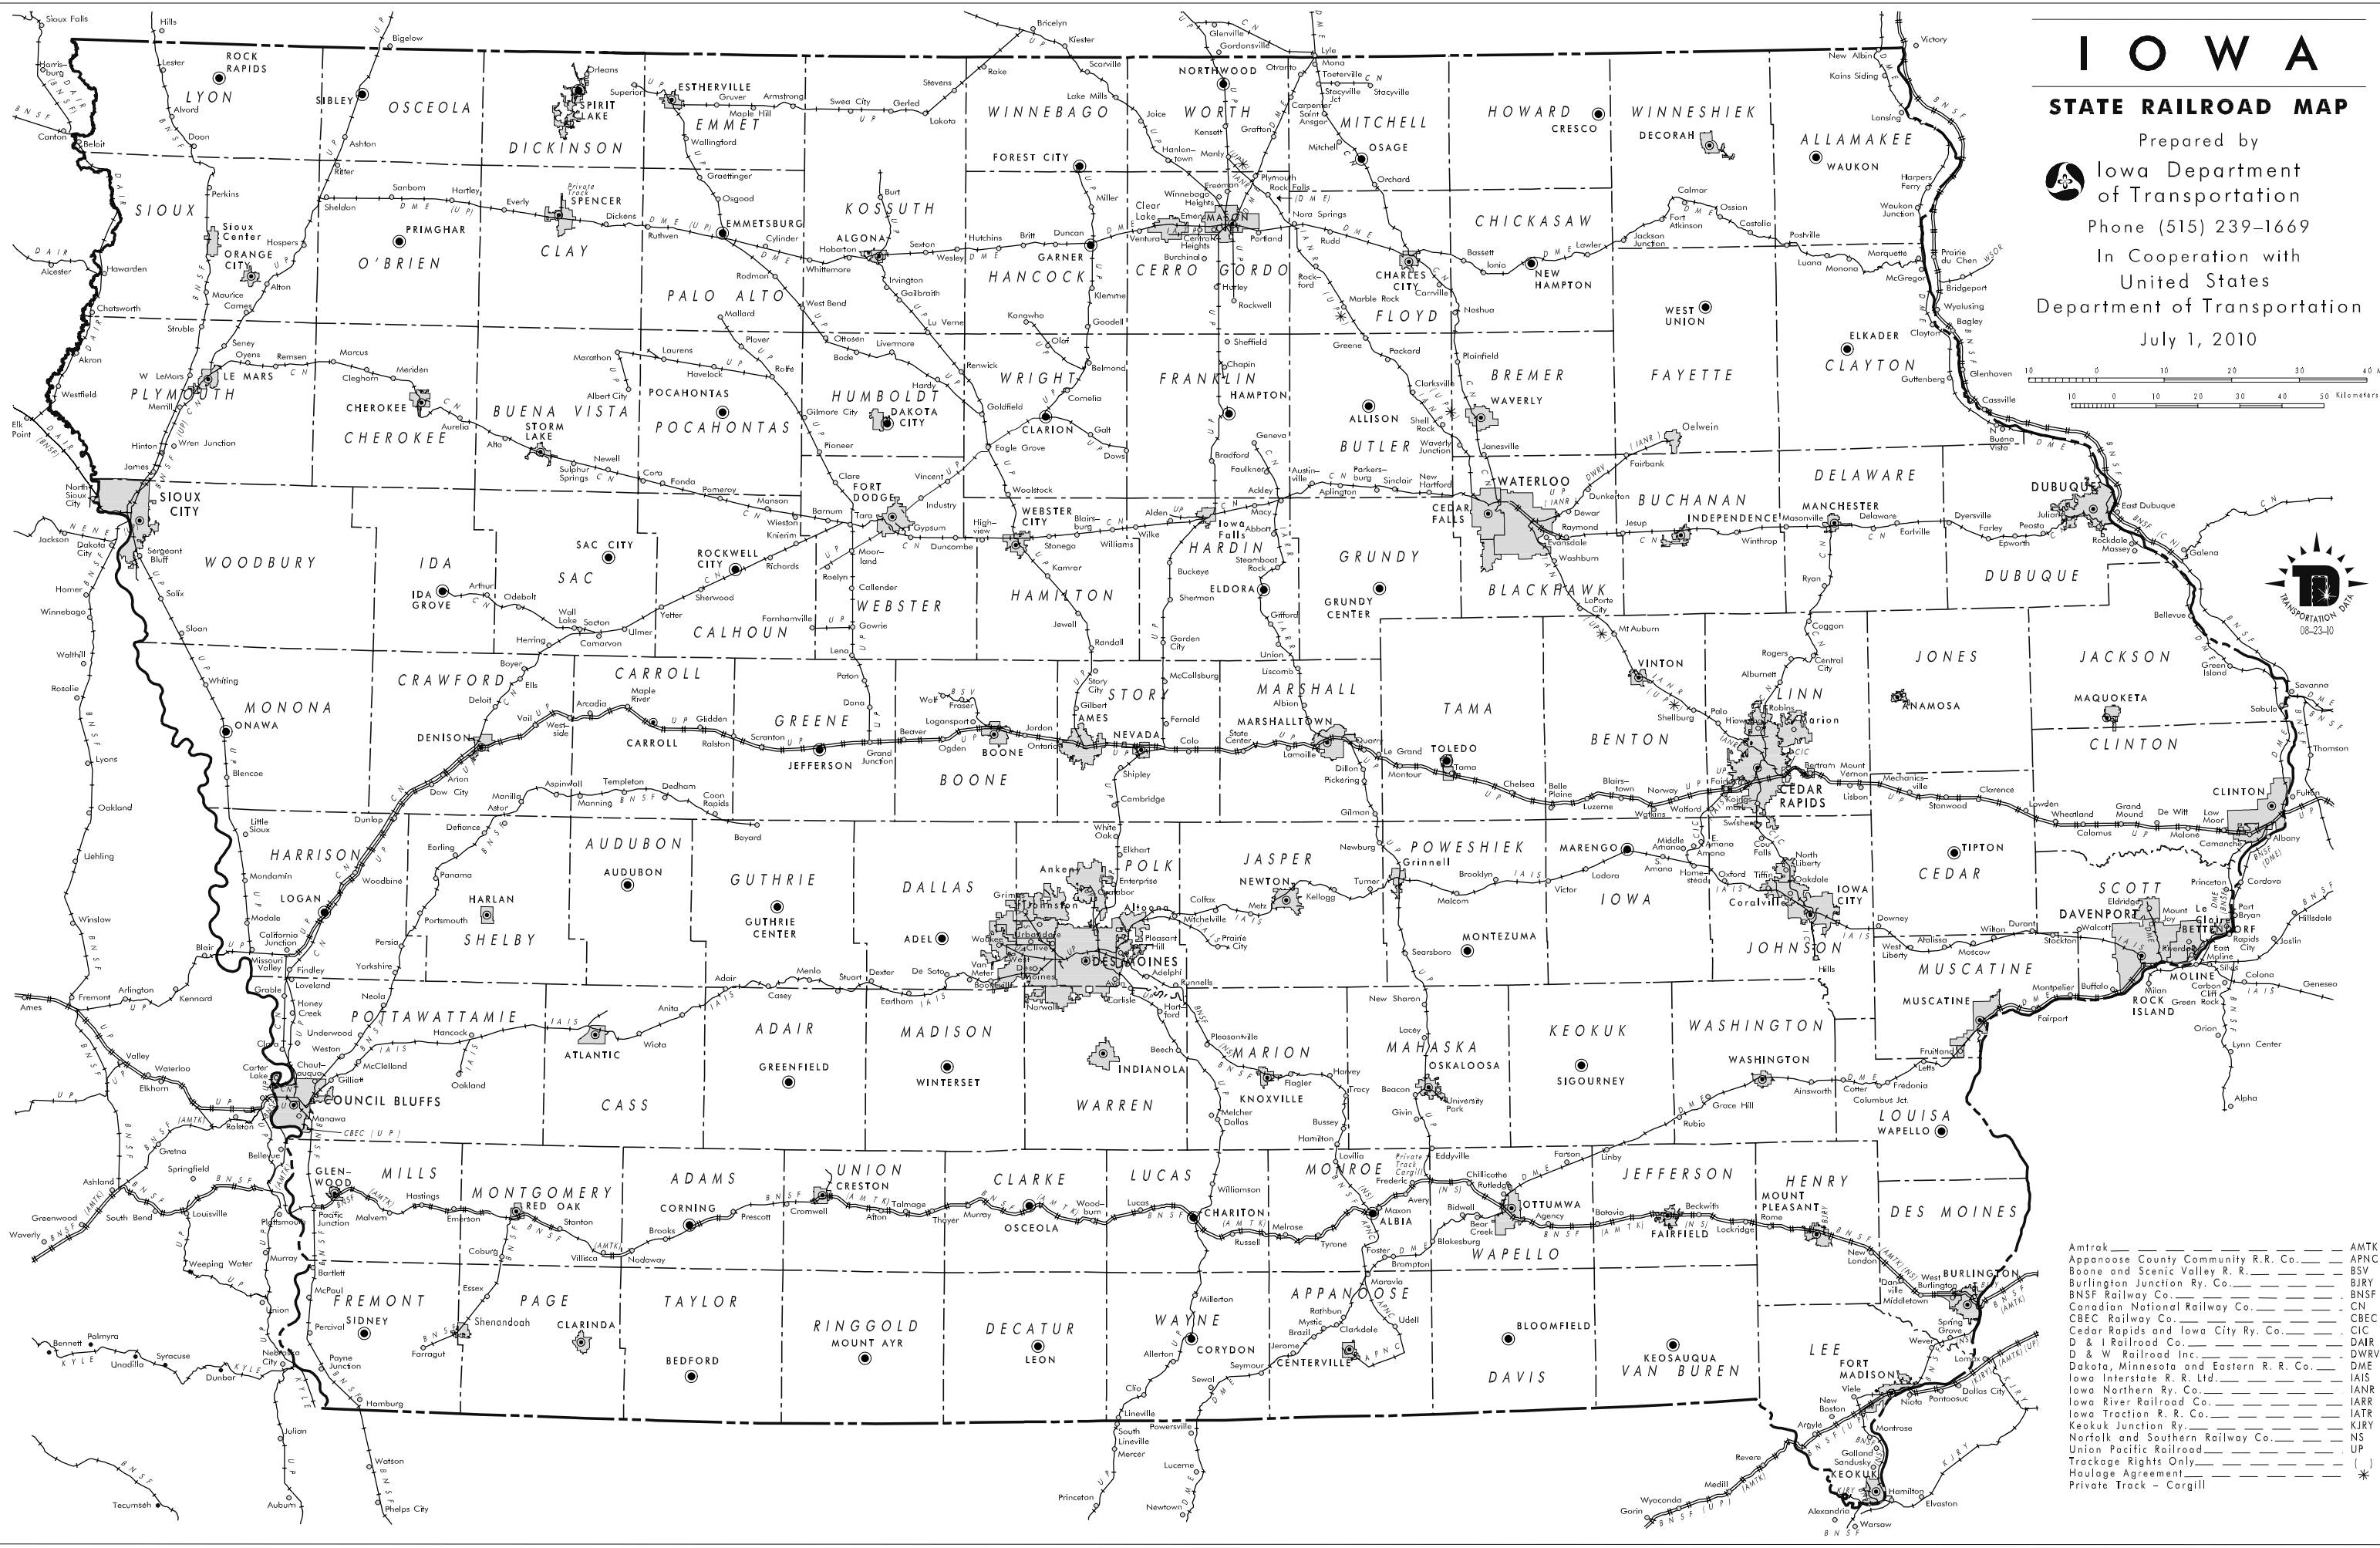

IOWA

STATE RAILROAD MAP

Prepared by

Iowa Department of Transportation

Phone (515) 239-1669

In Cooperation with
United States
Department of Transportation

July 1, 2010

Amtrak	—	AMTK
Appanoose County Community R.R. Co.	—	APNC
Boone and Scenic Valley R.R.	—	BSV
Burlington Junction Ry. Co.	—	BJRY
BNSF Railway Co.	—	BNSF
Canadian National Railway Co.	—	CN
CBCR Railway Co.	—	CBCR
Cedar Rapids and Iowa City Ry. Co.	—	CIC
D & I Railroad Co.	—	D&I
D & W Railroad Inc.	—	D&W
Dakota, Minnesota and Eastern R.R. Co.	—	DME
Iowa Interstate R.R. Ltd.	—	IAIS
Iowa Northern Ry. Co.	—	IANR
Iowa River Railroad Co.	—	IARR
Iowa Traction R.R. Co.	—	IATR
Keokuk Junction Ry.	—	KJRY
Norfolk and Southern Railway Co.	—	NS
Union Pacific Railroad	—	UP
Trackage Rights Only	—	()
Haulage Agreement	—	*
Private Track - Cargill	—	