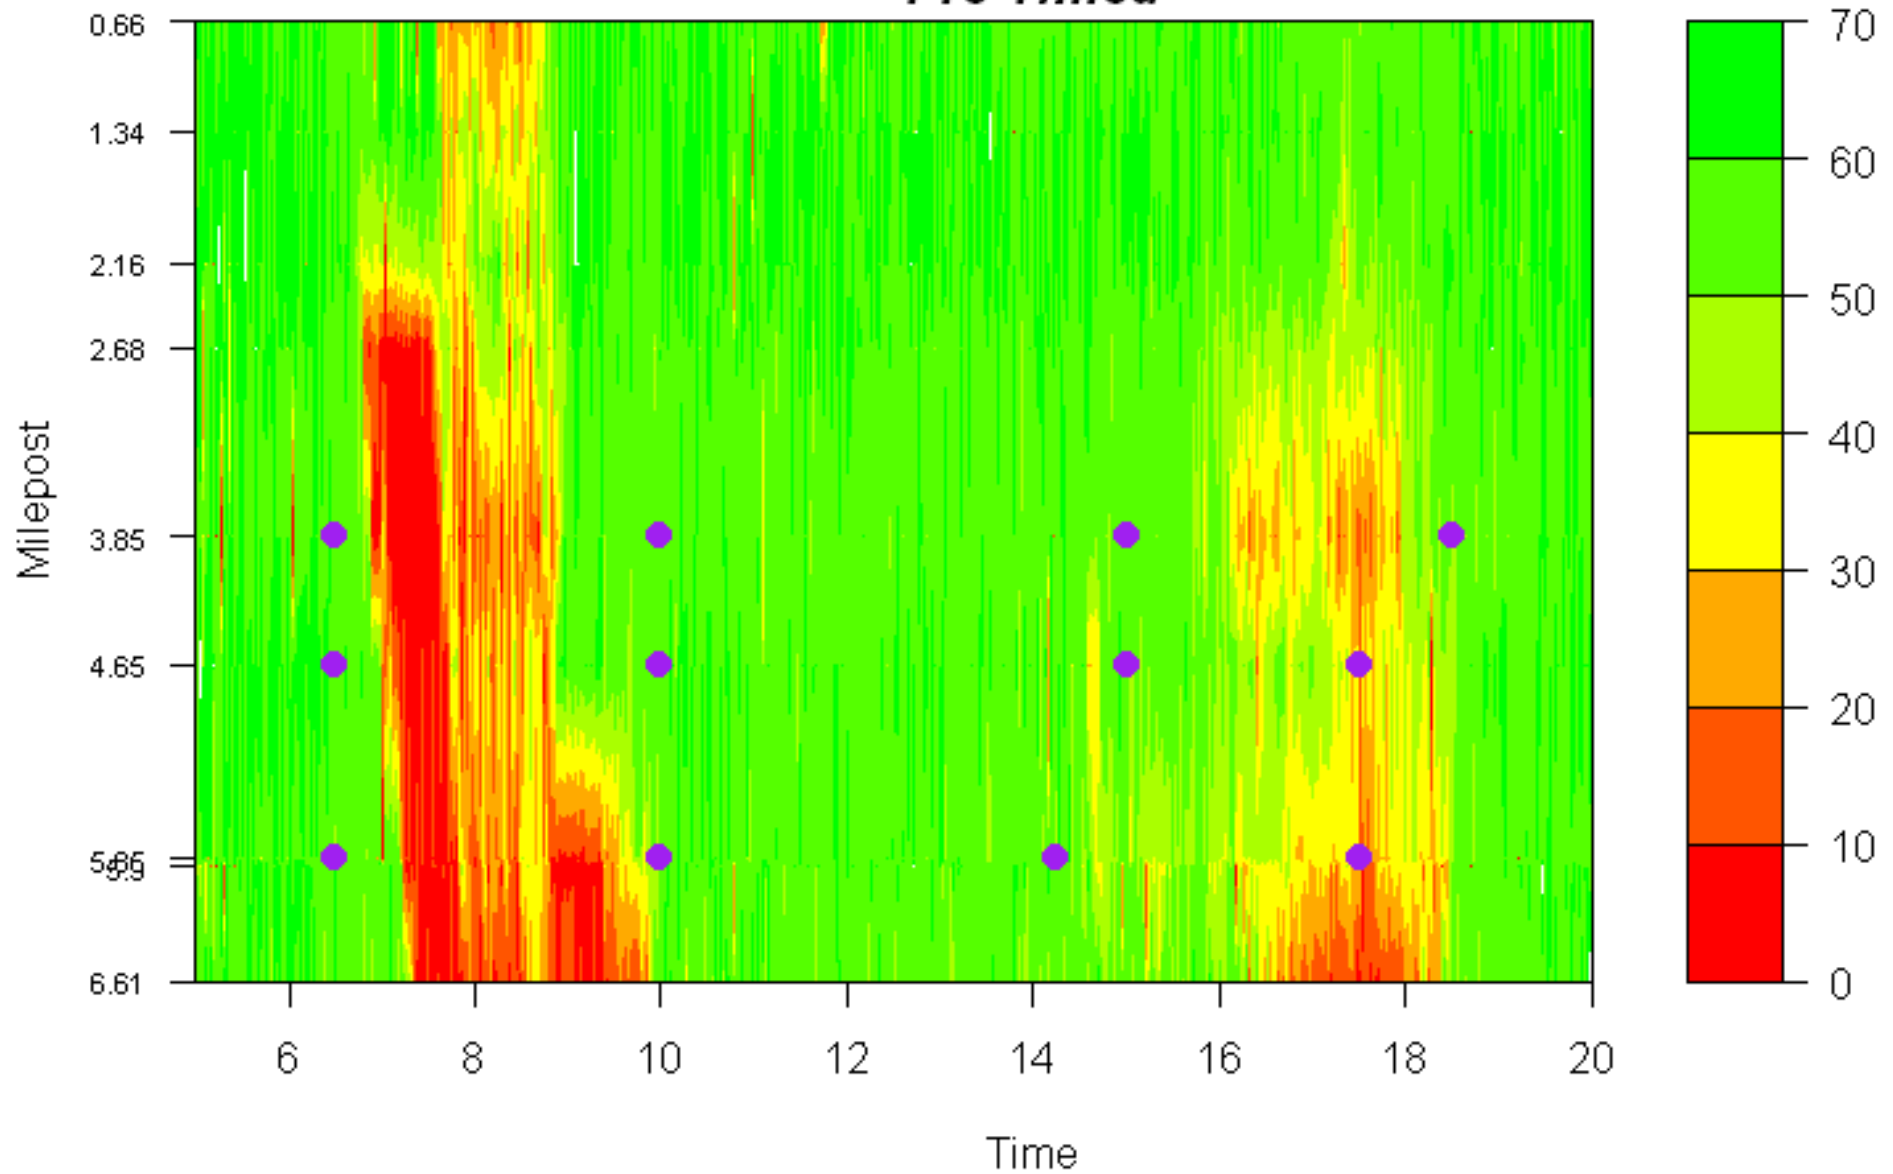

APPENDIX ONLINE-6: OR-217 NB TIME- SPACE SPEED CONTOUR PLOTS WITH METER ACTIVATIONS

Programmable logic controllers (PLCs) were installed at several key ramps with the assistance of the City of Portland and used to capture additional data about ramp operations that are not otherwise logged. The data include the activation and deactivation of metering. Blue lines represent the duration of metering activation at three ramps: 99W, Scholls Ferry, and BH Hwy (from bottom). The purple dots represent the fixed metering on/off times under the pre-timed system

OR-217 NB

Time Series Speed Contour Plots

PM Peak

Pre-Timed: 11/5 – 11/16/2007

SWARM: 11/26 – 12/7/2007

Time Series Speed Contour Plot
OR217NB November 5, 2007
Pre-Timed

Time Series Speed Contour Plot
OR217NB November 6, 2007
Pre-Timed

Time Series Speed Contour Plot
OR217NB November 7, 2007
Pre-Timed

Time Series Speed Contour Plot
OR217NB November 8, 2007
Pre-Timed

Time Series Speed Contour Plot
OR217NB November 12, 2007
Pre-Timed

Time Series Speed Contour Plot
OR217NB November 13, 2007
Pre-Timed

Time Series Speed Contour Plot
OR217NB November 14, 2007
Pre-Timed

Time Series Speed Contour Plot
OR217NB November 15, 2007
Pre-Timed

Time Series Speed Contour Plot
OR217NB November 16, 2007
Pre-Timed

Time Series Speed Contour Plot
OR217NB November 26, 2007
SWARM