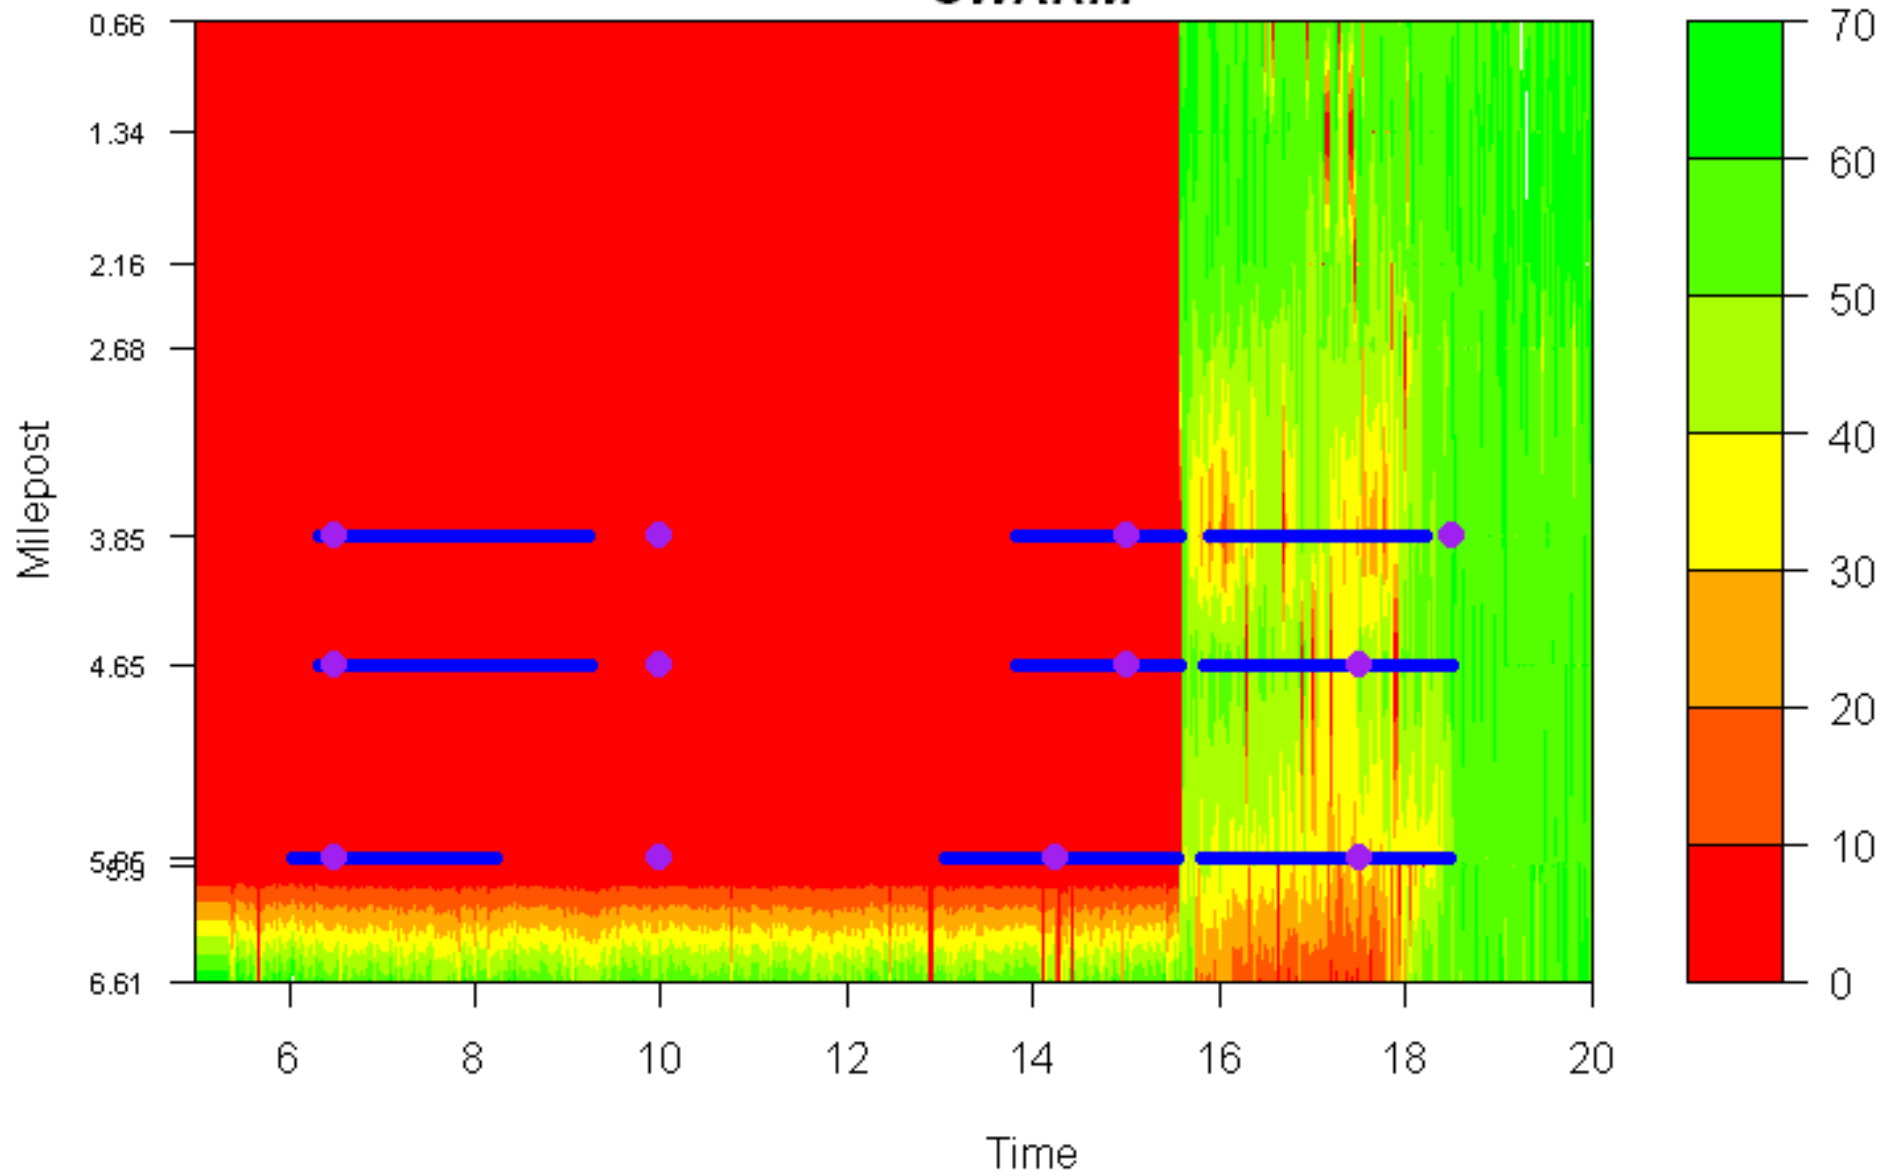

APPENDIX ONLINE-6: OR-217 NB TIME- SPACE SPEED CONTOUR PLOTS WITH METER ACTIVATIONS

Programmable logic controllers (PLCs) were installed at several key ramps with the assistance of the City of Portland and used to capture additional data about ramp operations that are not otherwise logged. The data include the activation and deactivation of metering. Blue lines represent the duration of metering activation at three ramps: 99W, Scholls Ferry, and BH Hwy (from bottom). The purple dots represent the fixed metering on/off times under the pre-timed system

Time Series Speed Contour Plot
OR217NB November 27, 2007
SWARM

Time Series Speed Contour Plot
OR217NB November 28, 2007
SWARM

Time Series Speed Contour Plot
OR217NB November 29, 2007
SWARM

Time Series Speed Contour Plot
OR217NB November 30, 2007
SWARM

Time Series Speed Contour Plot
OR217NB December 3, 2007
SWARM

Time Series Speed Contour Plot
OR217NB December 4, 2007
SWARM

Time Series Speed Contour Plot
OR217NB December 5, 2007
SWARM

Time Series Speed Contour Plot
OR217NB December 6, 2007
SWARM

Time Series Speed Contour Plot
OR217NB December 7, 2007