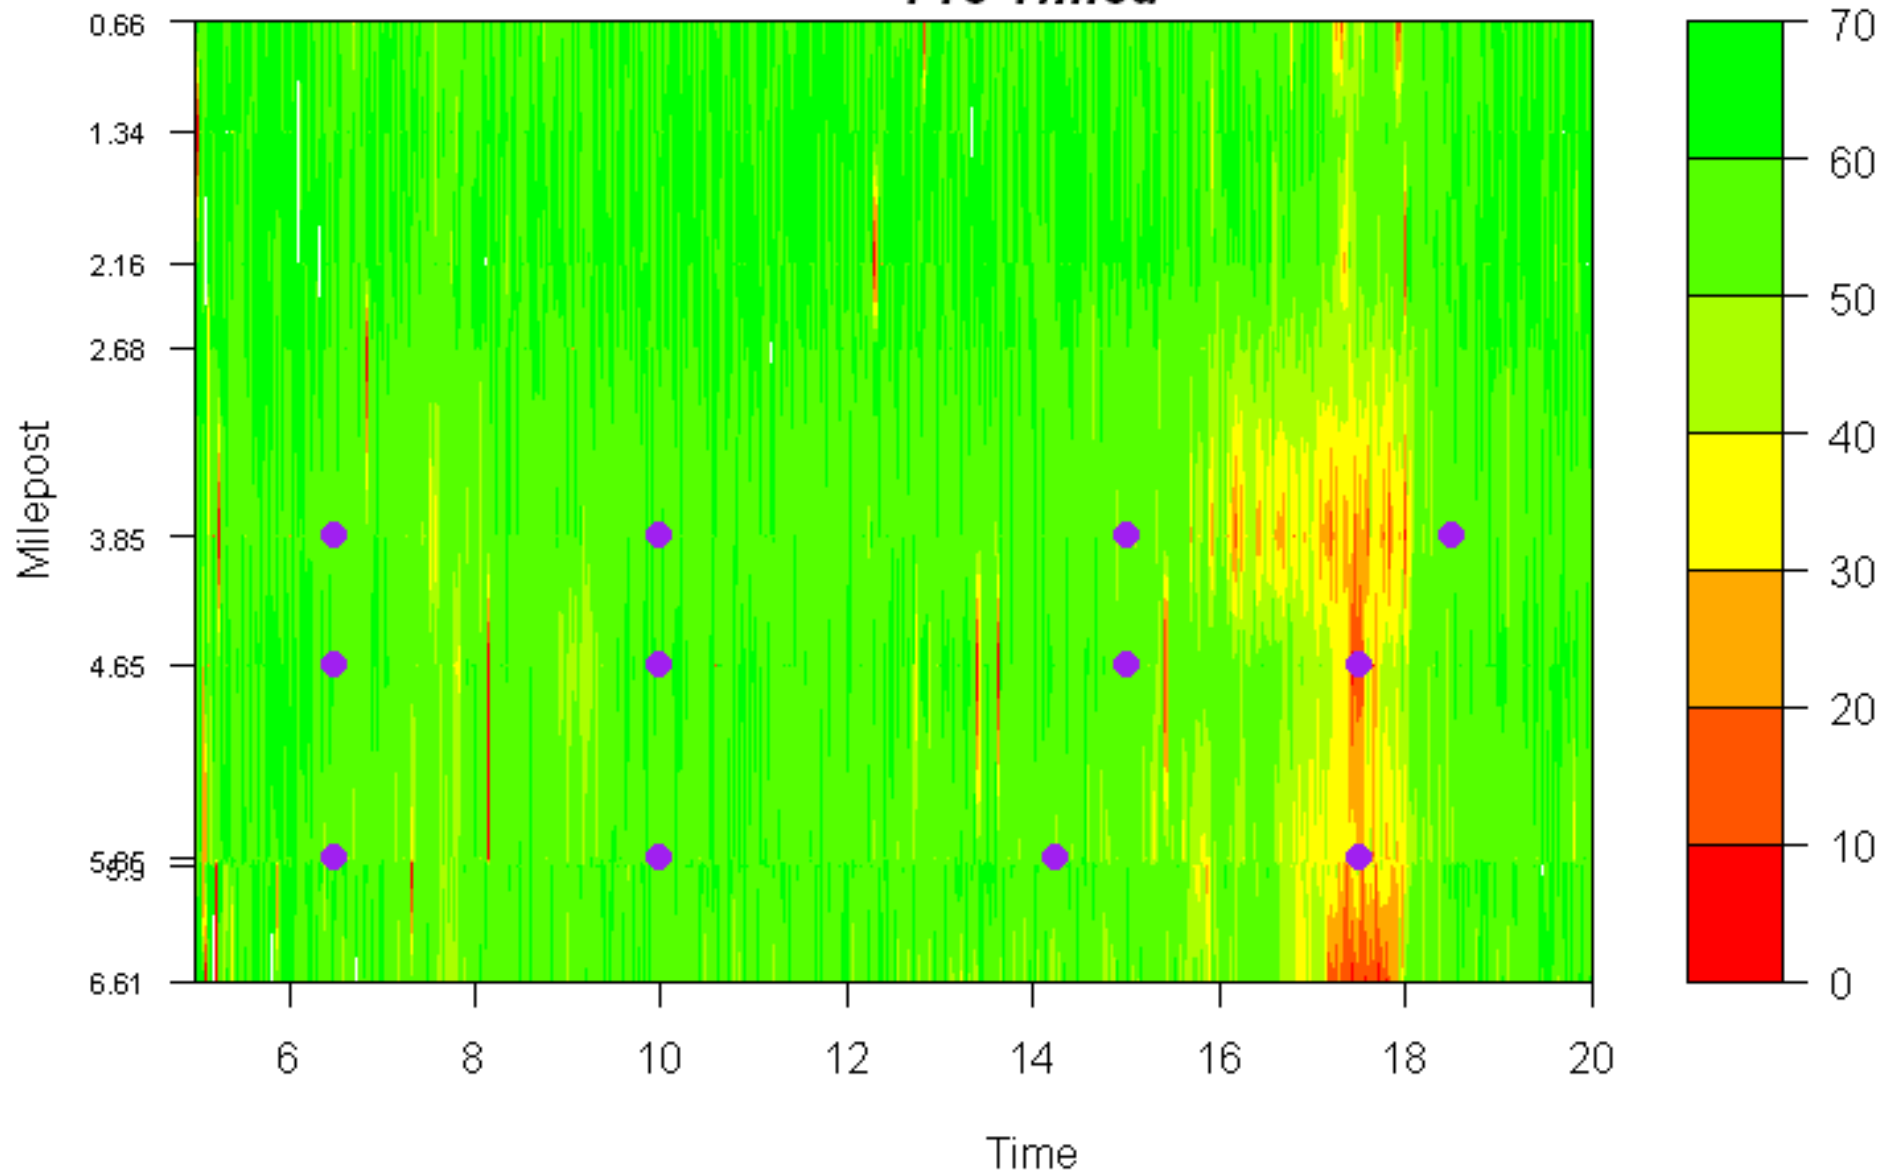

APPENDIX ONLINE-6: OR-217 NB TIME- SPACE SPEED CONTOUR PLOTS WITH METER ACTIVATIONS

Programmable logic controllers (PLCs) were installed at several key ramps with the assistance of the City of Portland and used to capture additional data about ramp operations that are not otherwise logged. The data include the activation and deactivation of metering. Blue lines represent the duration of metering activation at three ramps: 99W, Scholls Ferry, and BH Hwy (from bottom). The purple dots represent the fixed metering on/off times under the pre-timed system

OR-217 NB

Time Series Speed Contour Plots

PM Peak

Pre-Timed: 11/5 – 11/16/2007

SWARM: 11/26 – 12/7/2007

Time Series Speed Contour Plot
OR217NB November 5, 2007
Pre-Timed

Time Series Speed Contour Plot
OR217NB November 6, 2007
Pre-Timed

Time Series Speed Contour Plot
OR217NB November 7, 2007
Pre-Timed

Time Series Speed Contour Plot
OR217NB November 8, 2007
Pre-Timed

Time Series Speed Contour Plot
OR217NB November 12, 2007
Pre-Timed

Time Series Speed Contour Plot
OR217NB November 13, 2007
Pre-Timed

Time Series Speed Contour Plot
OR217NB November 14, 2007
Pre-Timed

Time Series Speed Contour Plot
OR217NB November 15, 2007
Pre-Timed

Time Series Speed Contour Plot
OR217NB November 16, 2007
Pre-Timed

Time Series Speed Contour Plot
OR217NB November 26, 2007
SWARM