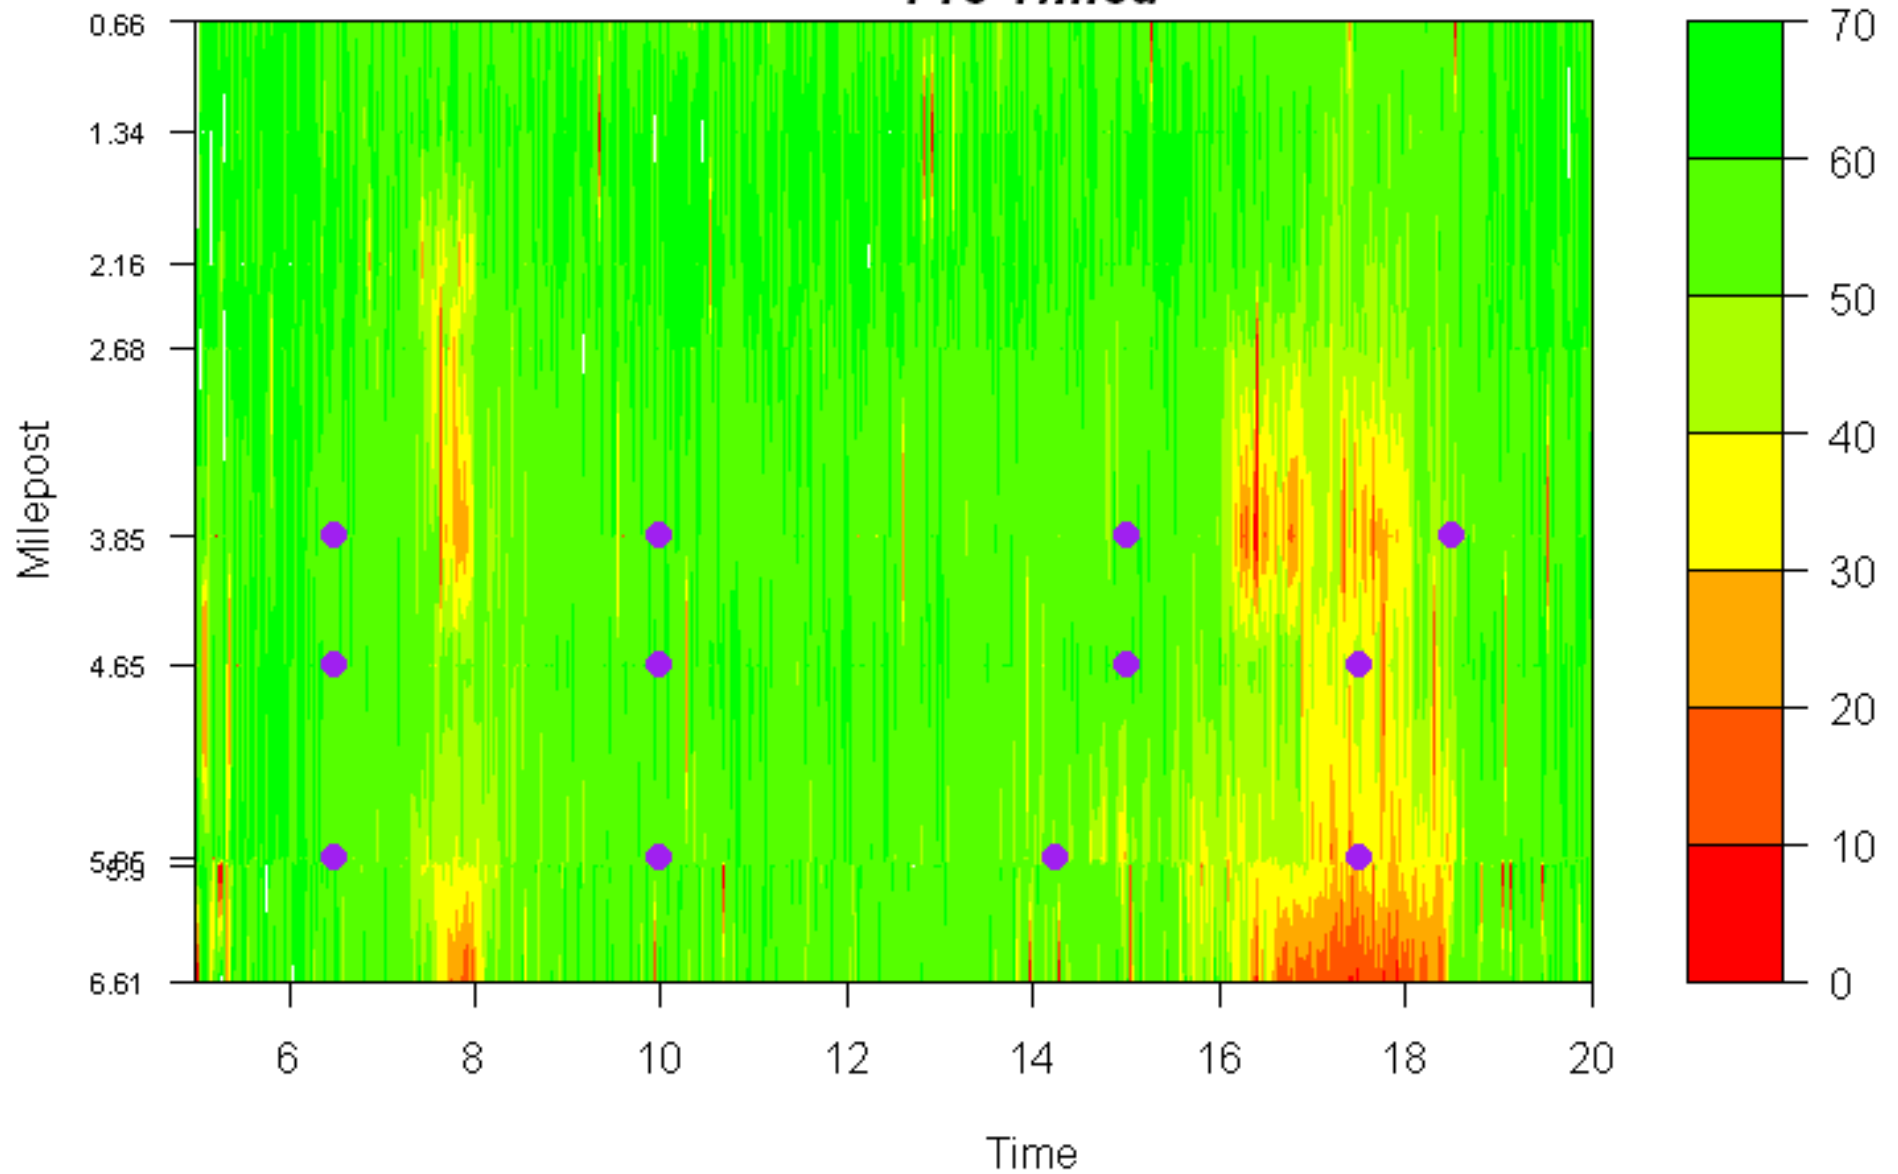

APPENDIX ONLINE-6: OR-217 NB TIME- SPACE SPEED CONTOUR PLOTS WITH METER ACTIVATIONS

Programmable logic controllers (PLCs) were installed at several key ramps with the assistance of the City of Portland and used to capture additional data about ramp operations that are not otherwise logged. The data include the activation and deactivation of metering. Blue lines represent the duration of metering activation at three ramps: 99W, Scholls Ferry, and BH Hwy (from bottom). The purple dots represent the fixed metering on/off times under the pre-timed system

OR-217 NB

Time Series Speed Contour Plots

PM Peak

Pre-Timed: 11/5 – 11/16/2007

SWARM: 11/26 – 12/7/2007

Time Series Speed Contour Plot
OR217NB November 5, 2007
Pre-Timed

Time Series Speed Contour Plot
OR217NB November 6, 2007
Pre-Timed

Time Series Speed Contour Plot
OR217NB November 7, 2007
Pre-Timed

Time Series Speed Contour Plot
OR217NB November 8, 2007
Pre-Timed

Time Series Speed Contour Plot
OR217NB November 12, 2007
Pre-Timed

Time Series Speed Contour Plot
OR217NB November 13, 2007
Pre-Timed

Time Series Speed Contour Plot
OR217NB November 14, 2007
Pre-Timed

Time Series Speed Contour Plot
OR217NB November 15, 2007
Pre-Timed

Time Series Speed Contour Plot
OR217NB November 16, 2007
Pre-Timed

Time Series Speed Contour Plot
OR217NB November 26, 2007
SWARM