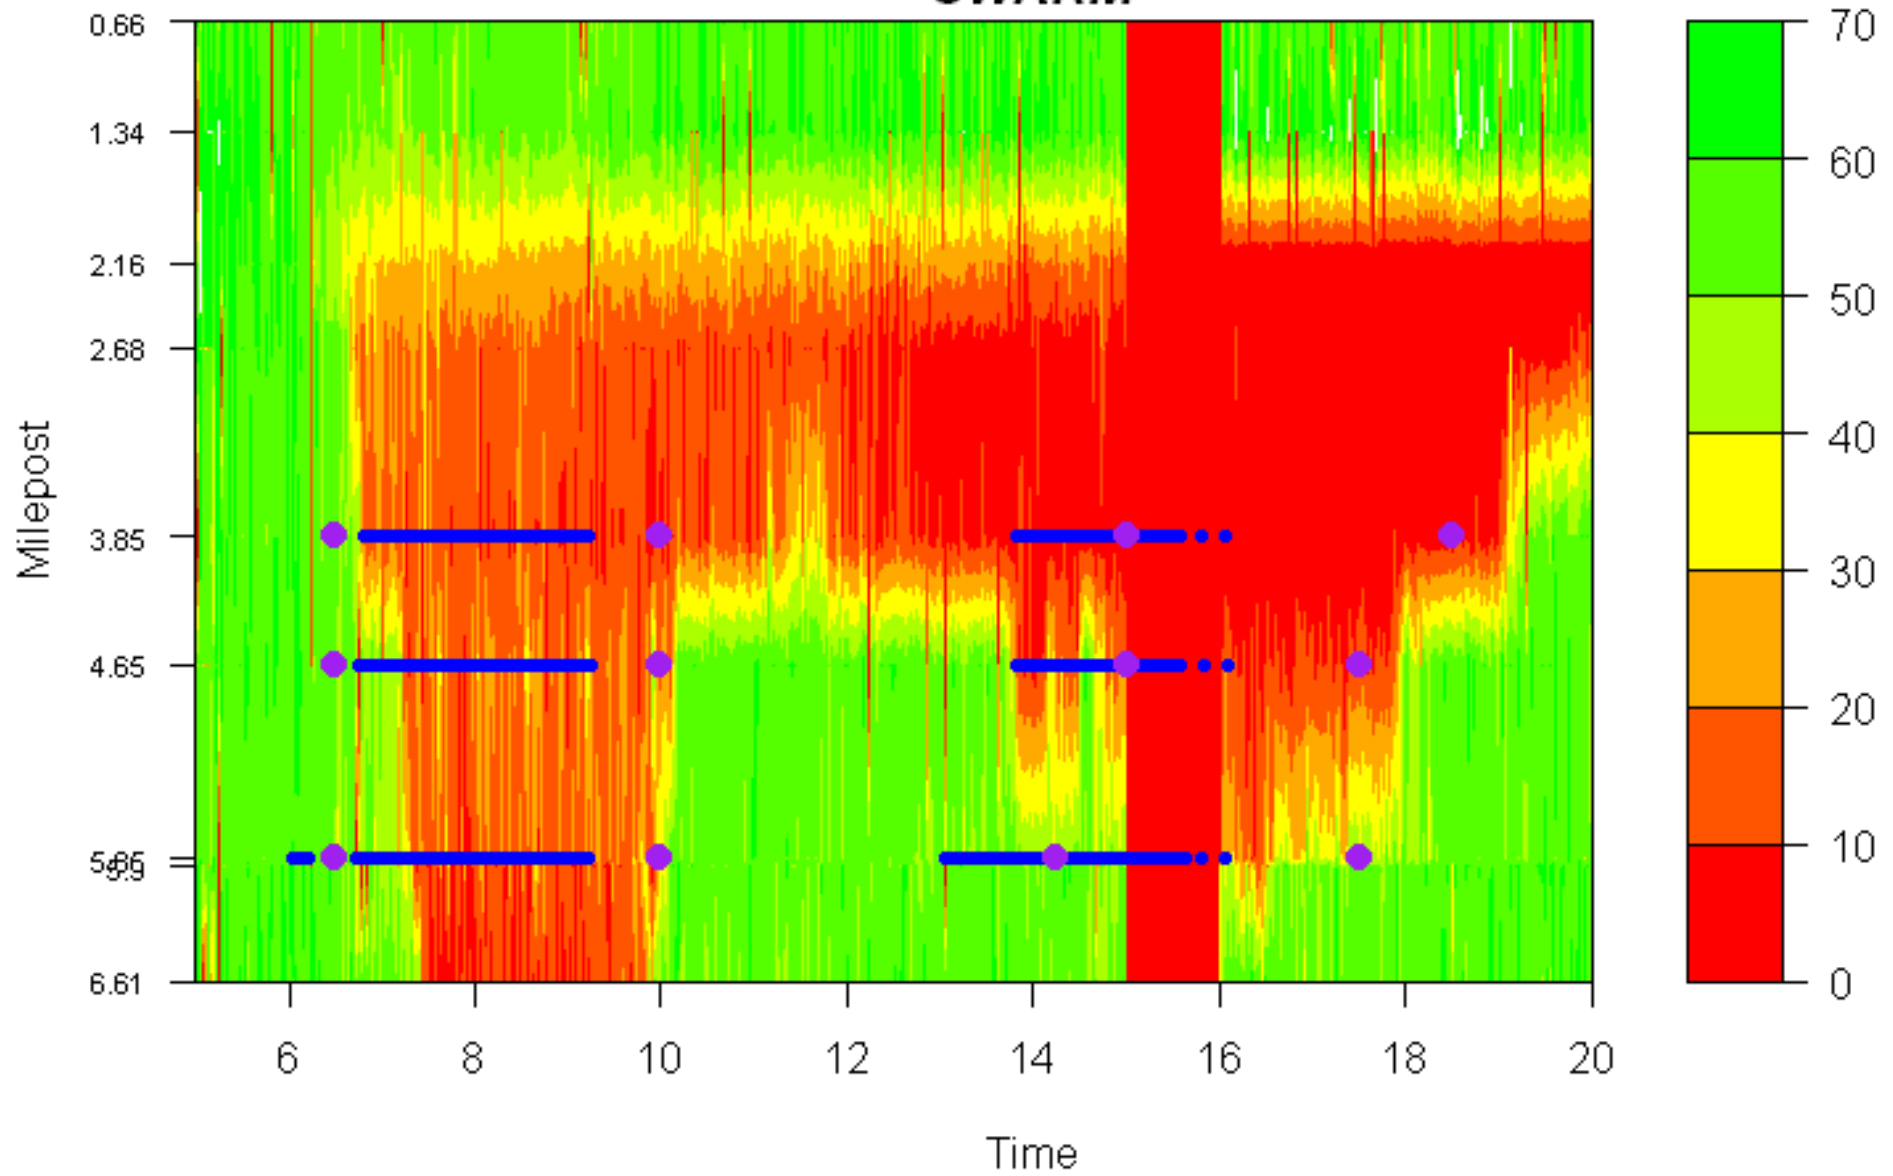

APPENDIX ONLINE-6: OR-217 NB TIME- SPACE SPEED CONTOUR PLOTS WITH METER ACTIVATIONS

Programmable logic controllers (PLCs) were installed at several key ramps with the assistance of the City of Portland and used to capture additional data about ramp operations that are not otherwise logged. The data include the activation and deactivation of metering. Blue lines represent the duration of metering activation at three ramps: 99W, Scholls Ferry, and BH Hwy (from bottom). The purple dots represent the fixed metering on/off times under the pre-timed system

Time Series Speed Contour Plot
OR217NB November 27, 2007
SWARM

Time Series Speed Contour Plot
OR217NB November 28, 2007
SWARM

Time Series Speed Contour Plot
OR217NB November 29, 2007
SWARM

Time Series Speed Contour Plot
OR217NB November 30, 2007
SWARM

Time Series Speed Contour Plot
OR217NB December 3, 2007
SWARM

Time Series Speed Contour Plot
OR217NB December 4, 2007
SWARM

Time Series Speed Contour Plot
OR217NB December 5, 2007
SWARM

Time Series Speed Contour Plot
OR217NB December 6, 2007
SWARM

Time Series Speed Contour Plot
OR217NB December 7, 2007