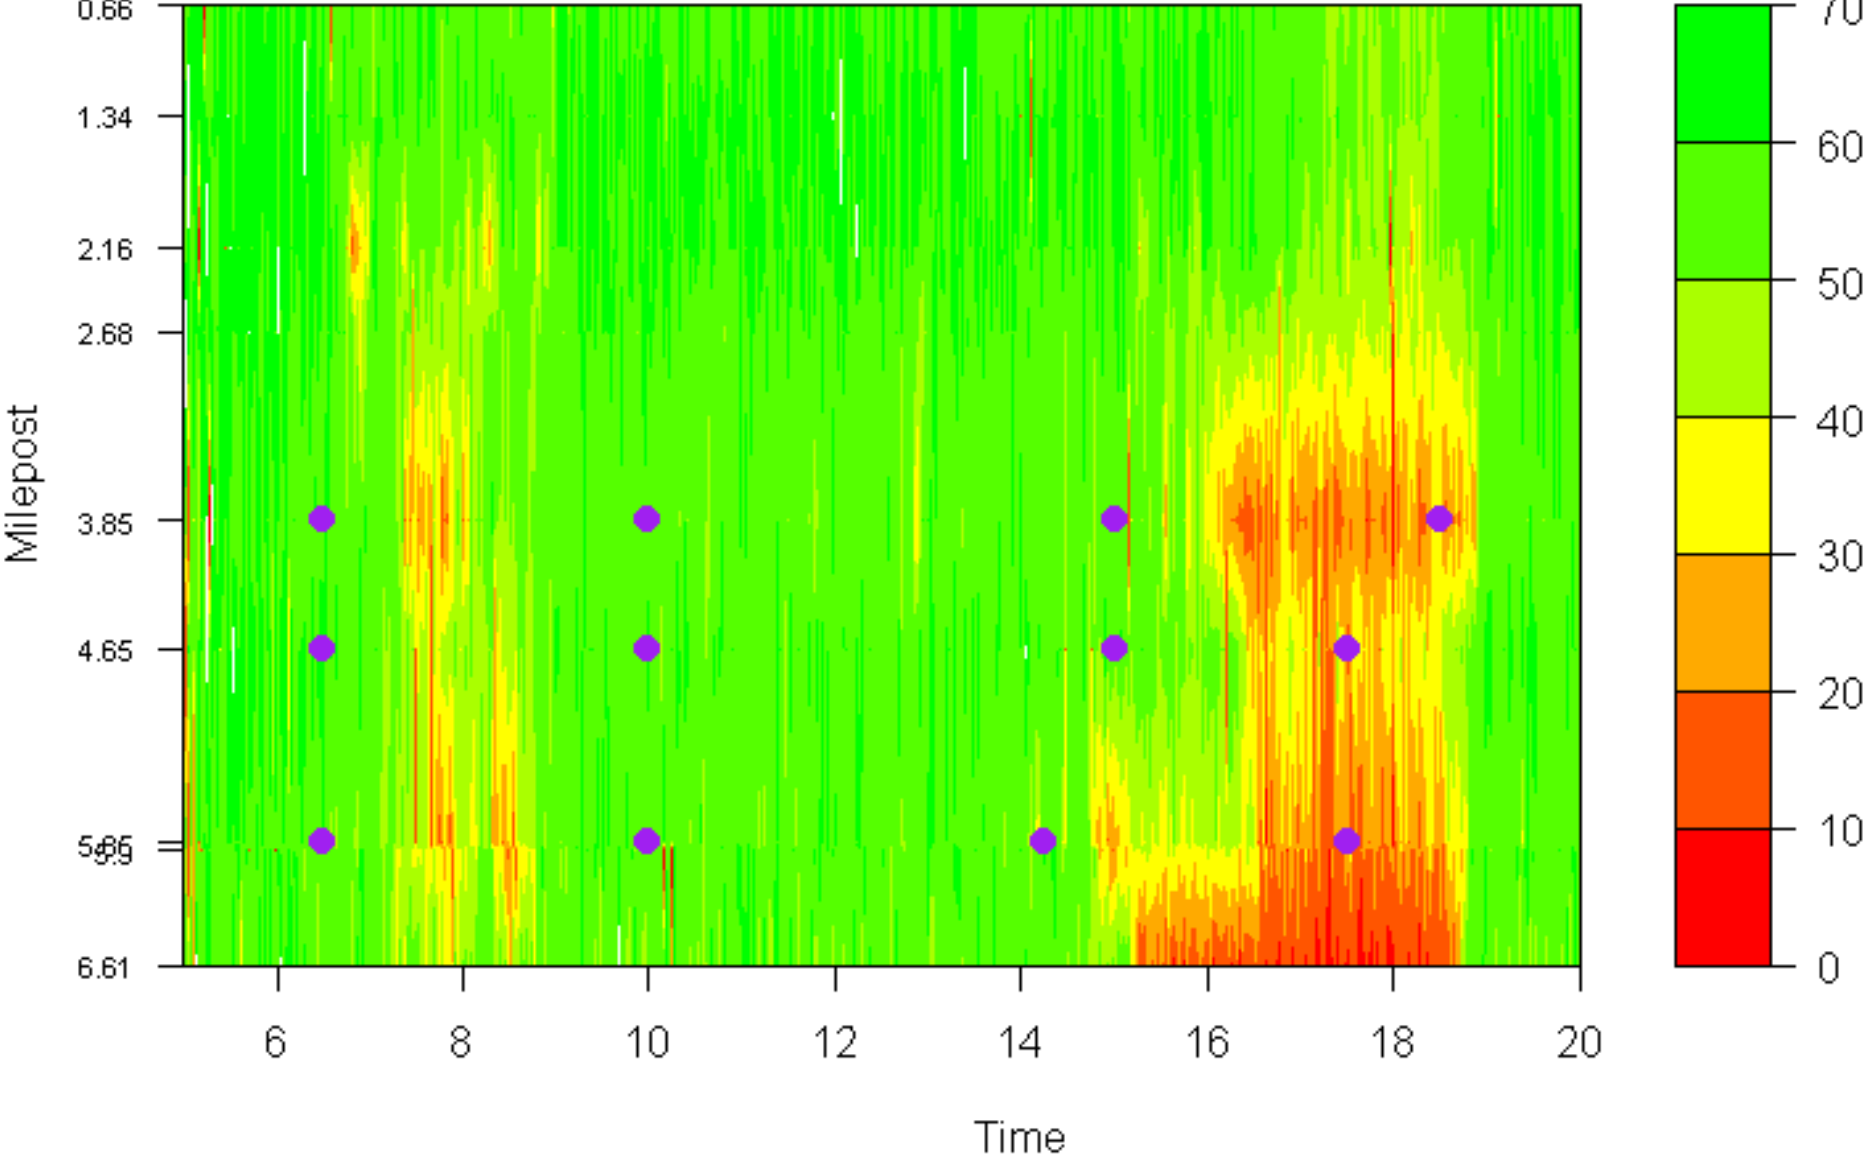

APPENDIX ONLINE-6: OR-217 NB TIME- SPACE SPEED CONTOUR PLOTS WITH METER ACTIVATIONS

Programmable logic controllers (PLCs) were installed at several key ramps with the assistance of the City of Portland and used to capture additional data about ramp operations that are not otherwise logged. The data include the activation and deactivation of metering. Blue lines represent the duration of metering activation at three ramps: 99W, Scholls Ferry, and BH Hwy (from bottom). The purple dots represent the fixed metering on/off times under the pre-timed system

OR-217 NB

Time Series Speed Contour Plots

PM Peak

Pre-Timed: 11/5 – 11/16/2007

SWARM: 11/26 – 12/7/2007

Time Series Speed Contour Plot
OR217NB November 5, 2007
Pre-Timed

Time Series Speed Contour Plot
OR217NB November 6, 2007
Pre-Timed

Time Series Speed Contour Plot
OR217NB November 7, 2007
Pre-Timed

Time Series Speed Contour Plot
OR217NB November 8, 2007
Pre-Timed

Time Series Speed Contour Plot
OR217NB November 12, 2007
Pre-Timed

Time Series Speed Contour Plot
OR217NB November 13, 2007
Pre-Timed

Time Series Speed Contour Plot
OR217NB November 14, 2007
Pre-Timed

Time Series Speed Contour Plot
OR217NB November 15, 2007
Pre-Timed

Time Series Speed Contour Plot
OR217NB November 16, 2007
Pre-Timed

Time Series Speed Contour Plot
OR217NB November 26, 2007
SWARM