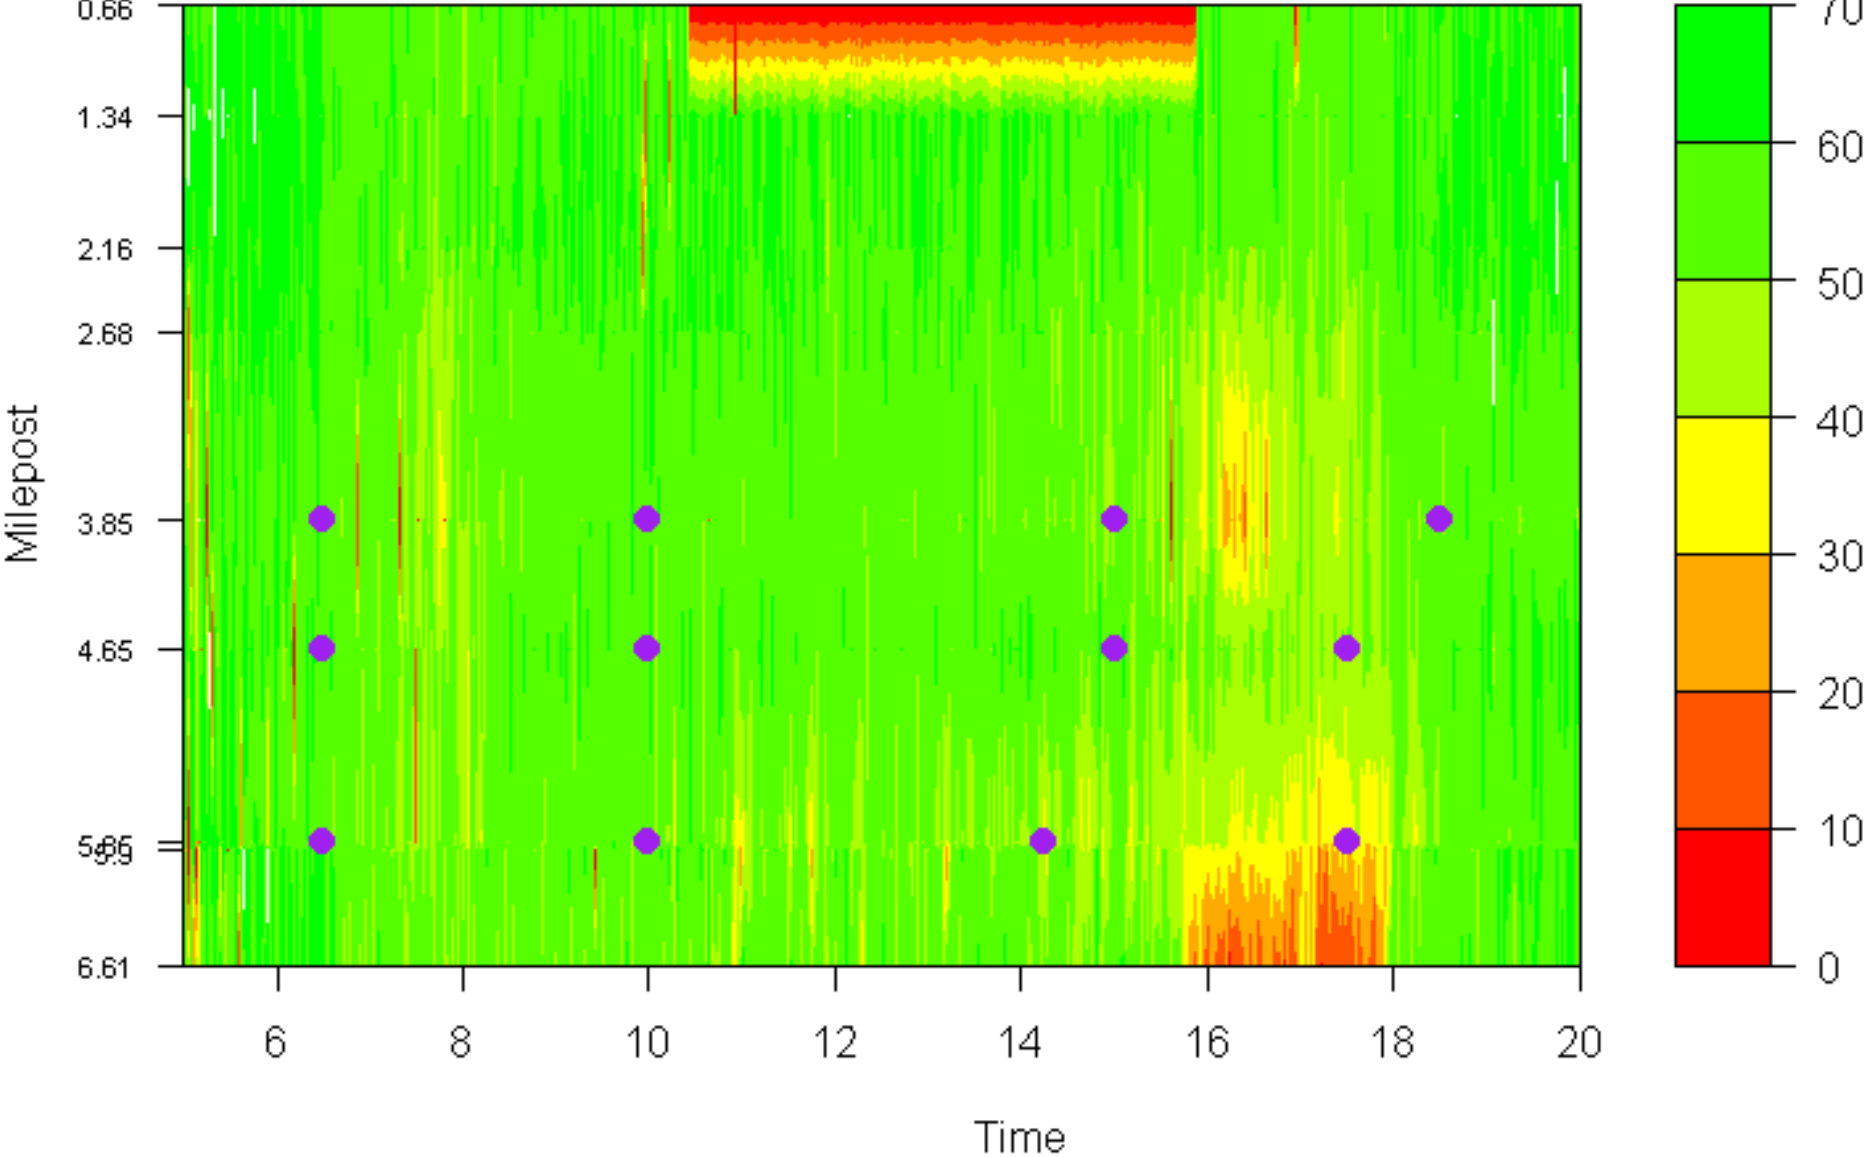

APPENDIX ONLINE-6: OR-217 NB TIME- SPACE SPEED CONTOUR PLOTS WITH METER ACTIVATIONS

Programmable logic controllers (PLCs) were installed at several key ramps with the assistance of the City of Portland and used to capture additional data about ramp operations that are not otherwise logged. The data include the activation and deactivation of metering. Blue lines represent the duration of metering activation at three ramps: 99W, Scholls Ferry, and BH Hwy (from bottom). The purple dots represent the fixed metering on/off times under the pre-timed system

OR-217 NB

Time Series Speed Contour Plots

PM Peak

Pre-Timed: 11/5 – 11/16/2007

SWARM: 11/26 – 12/7/2007

Time Series Speed Contour Plot
OR217NB November 5, 2007
Pre-Timed

Time Series Speed Contour Plot
OR217NB November 6, 2007
Pre-Timed

Time Series Speed Contour Plot
OR217NB November 7, 2007
Pre-Timed

Time Series Speed Contour Plot
OR217NB November 8, 2007
Pre-Timed

Time Series Speed Contour Plot
OR217NB November 12, 2007
Pre-Timed

Time Series Speed Contour Plot
OR217NB November 13, 2007
Pre-Timed

Time Series Speed Contour Plot
OR217NB November 14, 2007
Pre-Timed

Time Series Speed Contour Plot
OR217NB November 15, 2007
Pre-Timed

Time Series Speed Contour Plot
OR217NB November 16, 2007
Pre-Timed

Time Series Speed Contour Plot
OR217NB November 26, 2007
SWARM