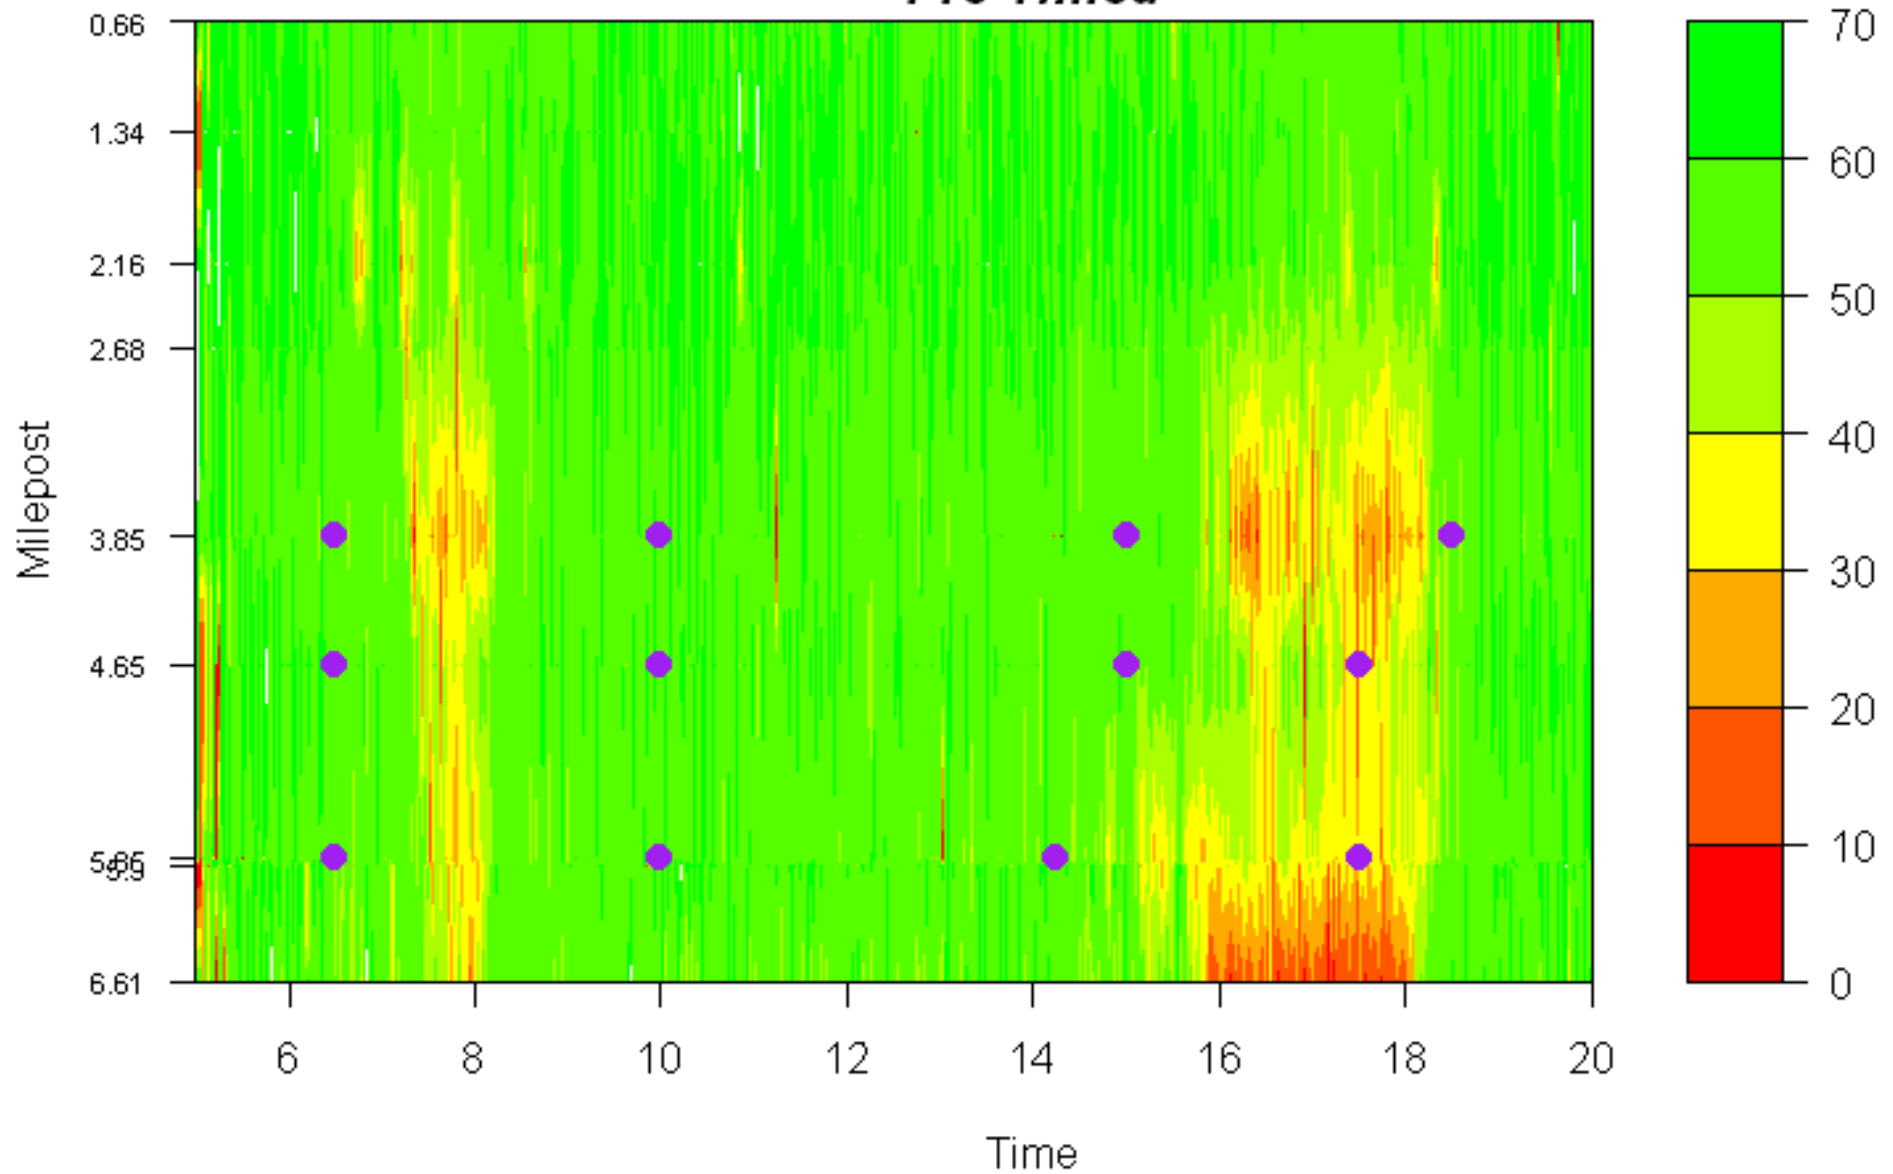

APPENDIX ONLINE-6: OR-217 NB TIME- SPACE SPEED CONTOUR PLOTS WITH METER ACTIVATIONS

Programmable logic controllers (PLCs) were installed at several key ramps with the assistance of the City of Portland and used to capture additional data about ramp operations that are not otherwise logged. The data include the activation and deactivation of metering. Blue lines represent the duration of metering activation at three ramps: 99W, Scholls Ferry, and BH Hwy (from bottom). The purple dots represent the fixed metering on/off times under the pre-timed system

OR-217 NB

Time Series Speed Contour Plots

PM Peak

Pre-Timed: 11/5 – 11/16/2007

SWARM: 11/26 – 12/7/2007

Time Series Speed Contour Plot
OR217NB November 5, 2007
Pre-Timed

Time Series Speed Contour Plot
OR217NB November 6, 2007
Pre-Timed

Time Series Speed Contour Plot
OR217NB November 7, 2007
Pre-Timed

Time Series Speed Contour Plot
OR217NB November 8, 2007
Pre-Timed

Time Series Speed Contour Plot
OR217NB November 12, 2007
Pre-Timed

Time Series Speed Contour Plot
OR217NB November 13, 2007
Pre-Timed

Time Series Speed Contour Plot
OR217NB November 14, 2007
Pre-Timed

Time Series Speed Contour Plot
OR217NB November 15, 2007
Pre-Timed

Time Series Speed Contour Plot
OR217NB November 16, 2007
Pre-Timed

Time Series Speed Contour Plot
OR217NB November 26, 2007
SWARM