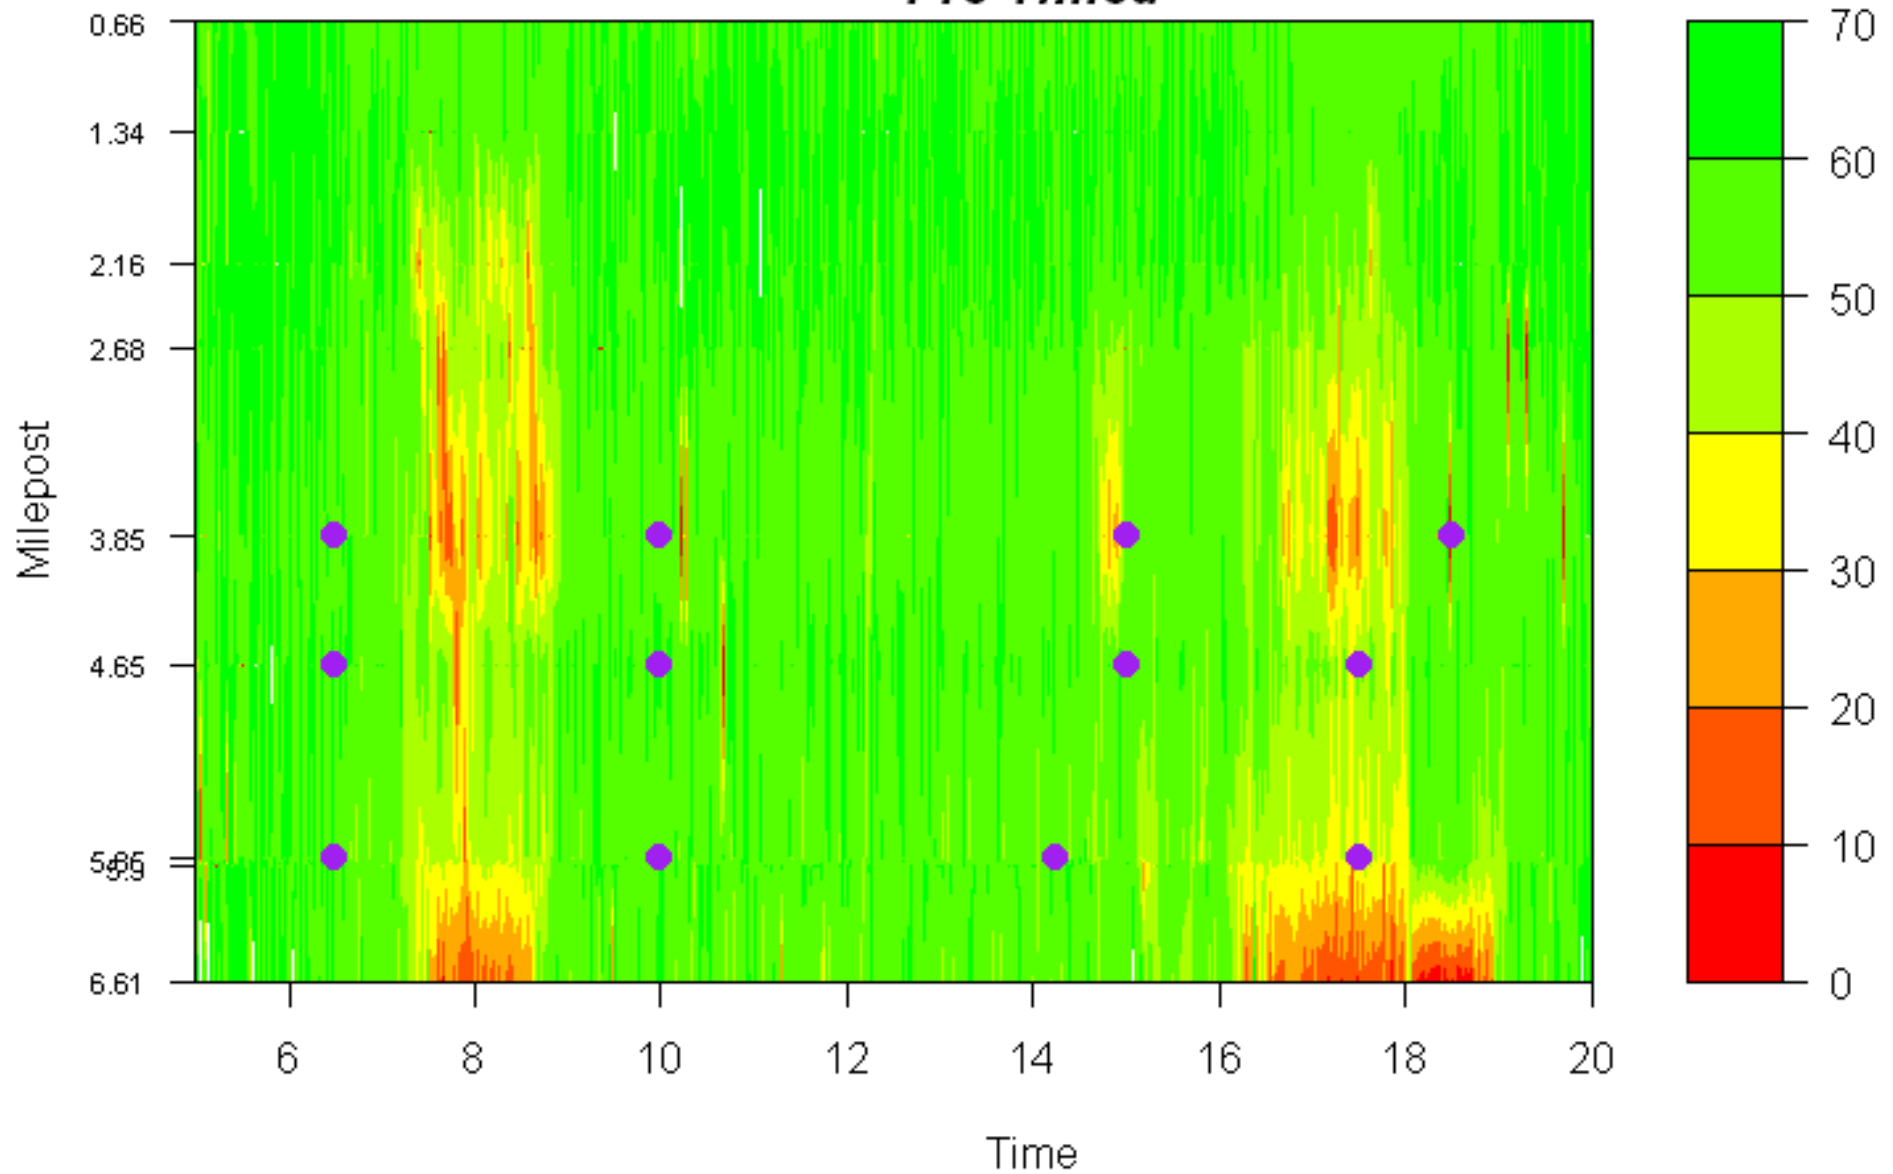

APPENDIX ONLINE-6: OR-217 NB TIME- SPACE SPEED CONTOUR PLOTS WITH METER ACTIVATIONS

Programmable logic controllers (PLCs) were installed at several key ramps with the assistance of the City of Portland and used to capture additional data about ramp operations that are not otherwise logged. The data include the activation and deactivation of metering. Blue lines represent the duration of metering activation at three ramps: 99W, Scholls Ferry, and BH Hwy (from bottom). The purple dots represent the fixed metering on/off times under the pre-timed system

OR-217 NB

Time Series Speed Contour Plots

PM Peak

Pre-Timed: 11/5 – 11/16/2007

SWARM: 11/26 – 12/7/2007

Time Series Speed Contour Plot
OR217NB November 5, 2007
Pre-Timed

Time Series Speed Contour Plot
OR217NB November 6, 2007
Pre-Timed

Time Series Speed Contour Plot
OR217NB November 7, 2007
Pre-Timed

Time Series Speed Contour Plot
OR217NB November 8, 2007
Pre-Timed

Time Series Speed Contour Plot
OR217NB November 12, 2007
Pre-Timed

Time Series Speed Contour Plot
OR217NB November 13, 2007
Pre-Timed

Time Series Speed Contour Plot
OR217NB November 14, 2007
Pre-Timed

Time Series Speed Contour Plot
OR217NB November 15, 2007
Pre-Timed

Time Series Speed Contour Plot
OR217NB November 16, 2007
Pre-Timed

Time Series Speed Contour Plot
OR217NB November 26, 2007
SWARM