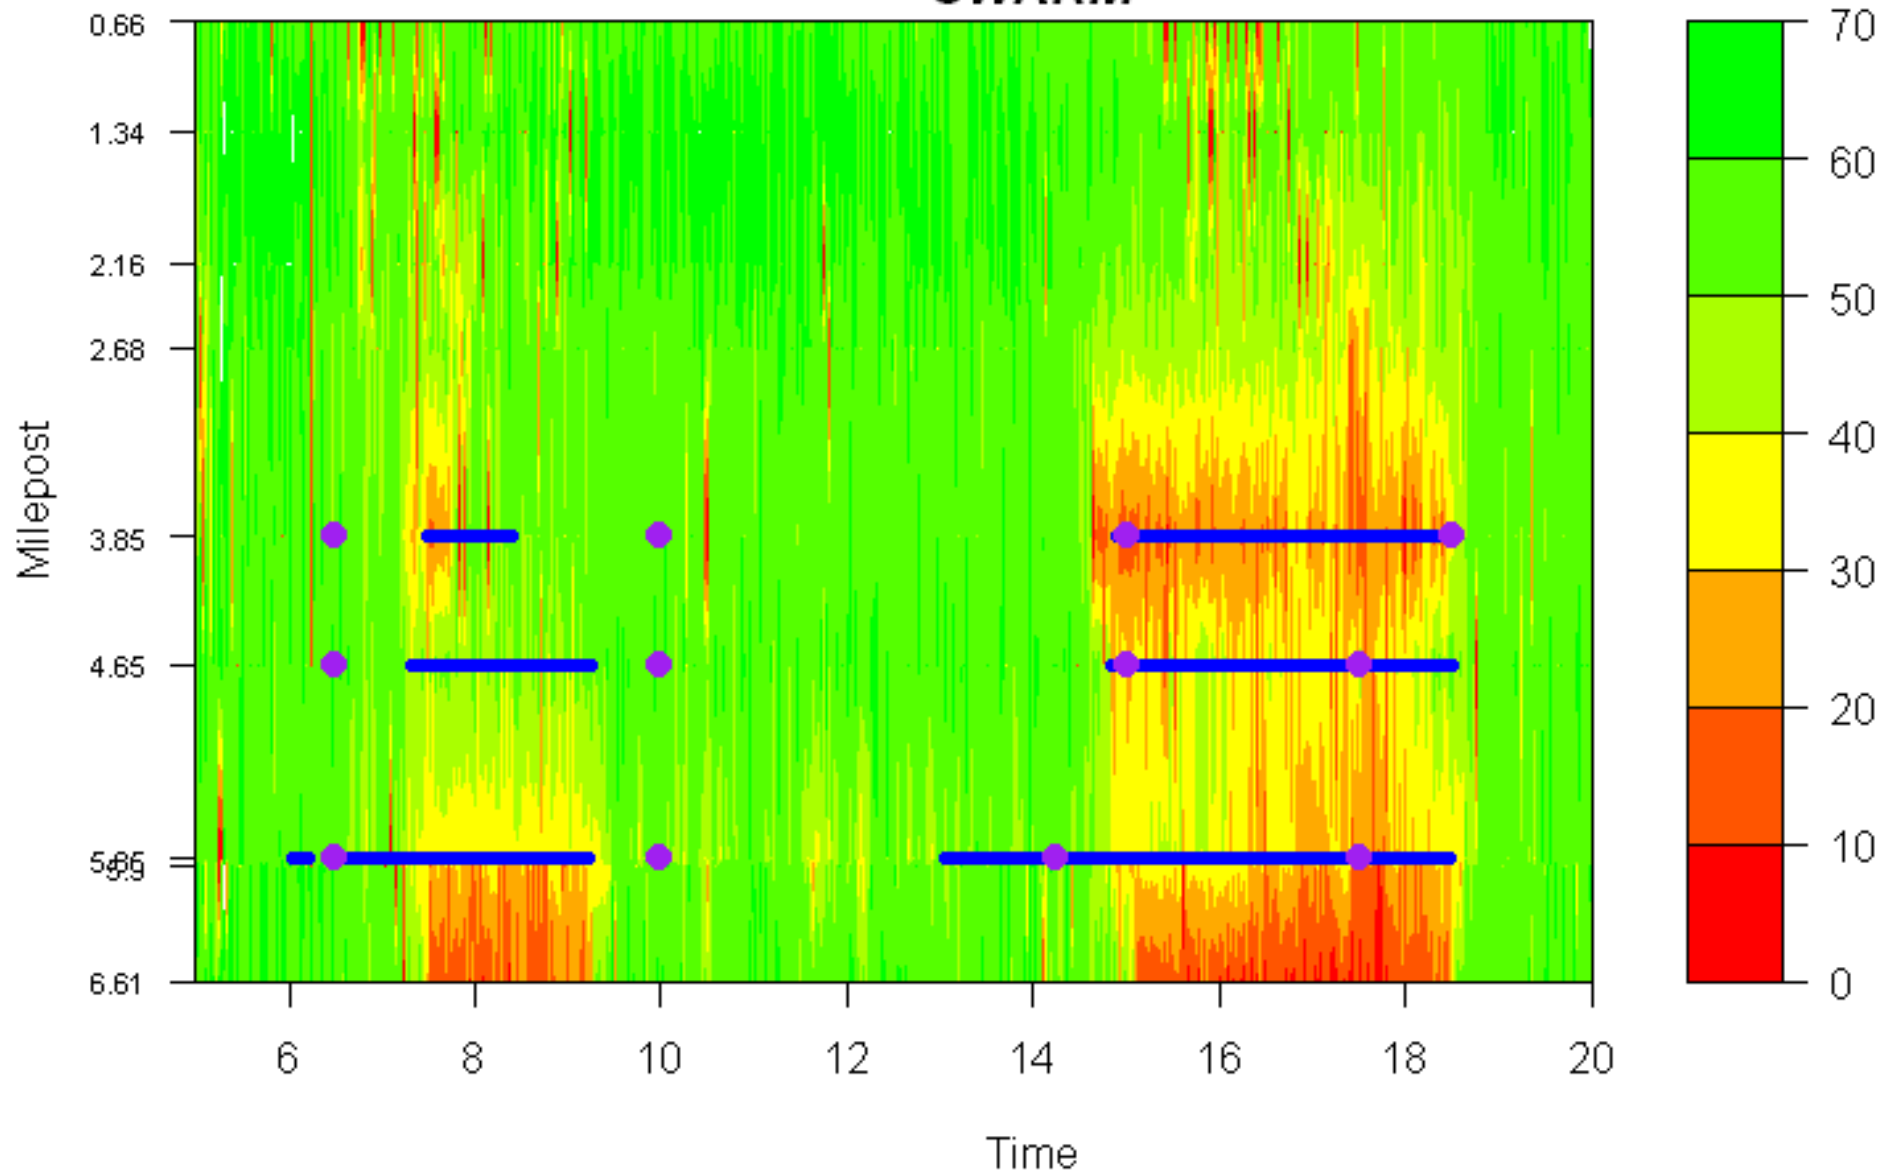

APPENDIX ONLINE-6: OR-217 NB TIME- SPACE SPEED CONTOUR PLOTS WITH METER ACTIVATIONS

Programmable logic controllers (PLCs) were installed at several key ramps with the assistance of the City of Portland and used to capture additional data about ramp operations that are not otherwise logged. The data include the activation and deactivation of metering. Blue lines represent the duration of metering activation at three ramps: 99W, Scholls Ferry, and BH Hwy (from bottom). The purple dots represent the fixed metering on/off times under the pre-timed system

Time Series Speed Contour Plot
OR217NB November 27, 2007
SWARM

Time Series Speed Contour Plot
OR217NB November 28, 2007
SWARM

Time Series Speed Contour Plot
OR217NB November 29, 2007
SWARM

Time Series Speed Contour Plot
OR217NB November 30, 2007
SWARM

Time Series Speed Contour Plot
OR217NB December 3, 2007
SWARM

Time Series Speed Contour Plot
OR217NB December 4, 2007
SWARM

Time Series Speed Contour Plot
OR217NB December 5, 2007
SWARM

Time Series Speed Contour Plot
OR217NB December 6, 2007
SWARM

Time Series Speed Contour Plot
OR217NB December 7, 2007