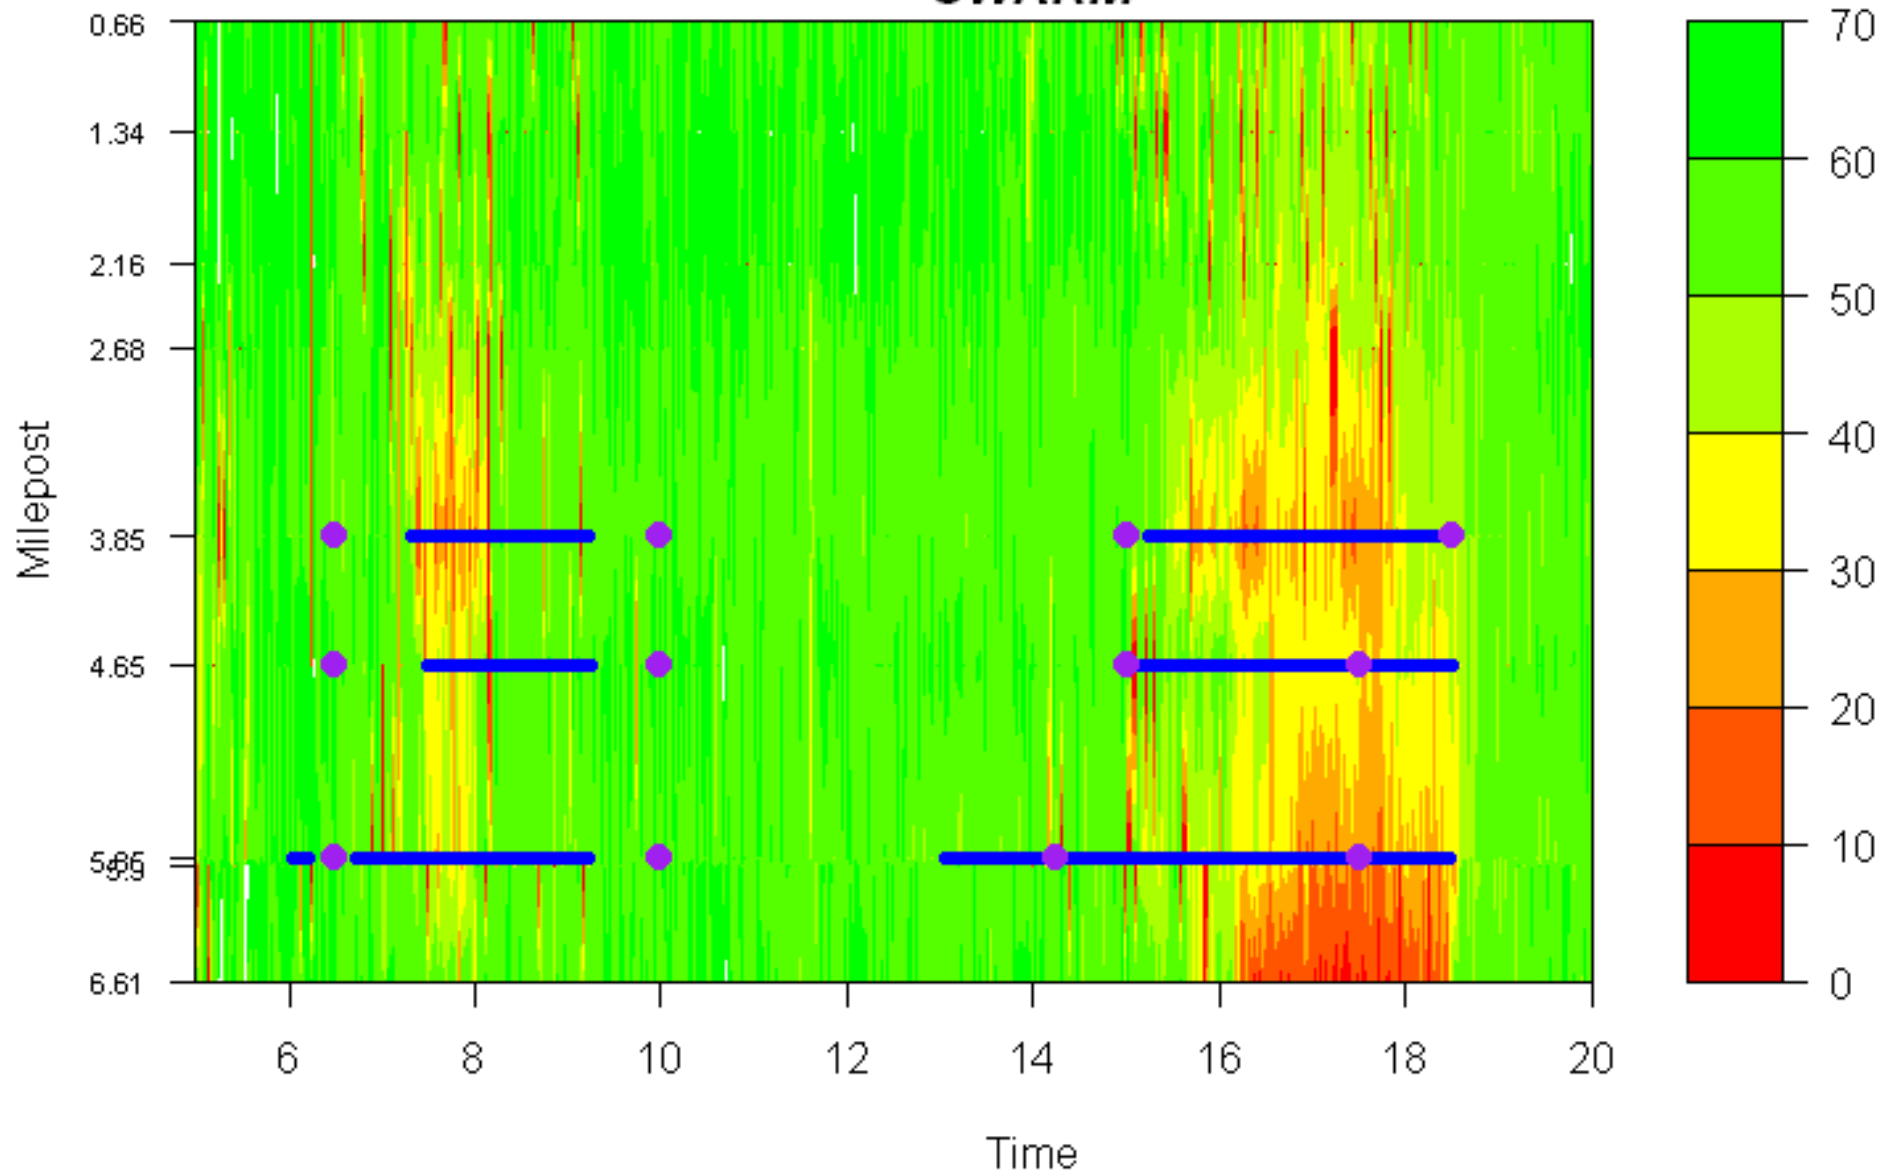

APPENDIX ONLINE-6: OR-217 NB TIME- SPACE SPEED CONTOUR PLOTS WITH METER ACTIVATIONS

Programmable logic controllers (PLCs) were installed at several key ramps with the assistance of the City of Portland and used to capture additional data about ramp operations that are not otherwise logged. The data include the activation and deactivation of metering. Blue lines represent the duration of metering activation at three ramps: 99W, Scholls Ferry, and BH Hwy (from bottom). The purple dots represent the fixed metering on/off times under the pre-timed system

Time Series Speed Contour Plot
OR217NB November 14, 2007
Pre-Timed

Time Series Speed Contour Plot
OR217NB November 15, 2007
Pre-Timed

Time Series Speed Contour Plot
OR217NB November 16, 2007
Pre-Timed

Time Series Speed Contour Plot
OR217NB November 26, 2007
SWARM

Time Series Speed Contour Plot
OR217NB November 27, 2007
SWARM

Time Series Speed Contour Plot
OR217NB November 28, 2007
SWARM

Time Series Speed Contour Plot
OR217NB November 29, 2007
SWARM

Time Series Speed Contour Plot
OR217NB November 30, 2007
SWARM

Time Series Speed Contour Plot
OR217NB December 3, 2007
SWARM

Time Series Speed Contour Plot
OR217NB December 4, 2007
SWARM

Time Series Speed Contour Plot
OR217NB December 5, 2007
SWARM

Time Series Speed Contour Plot
OR217NB December 6, 2007
SWARM