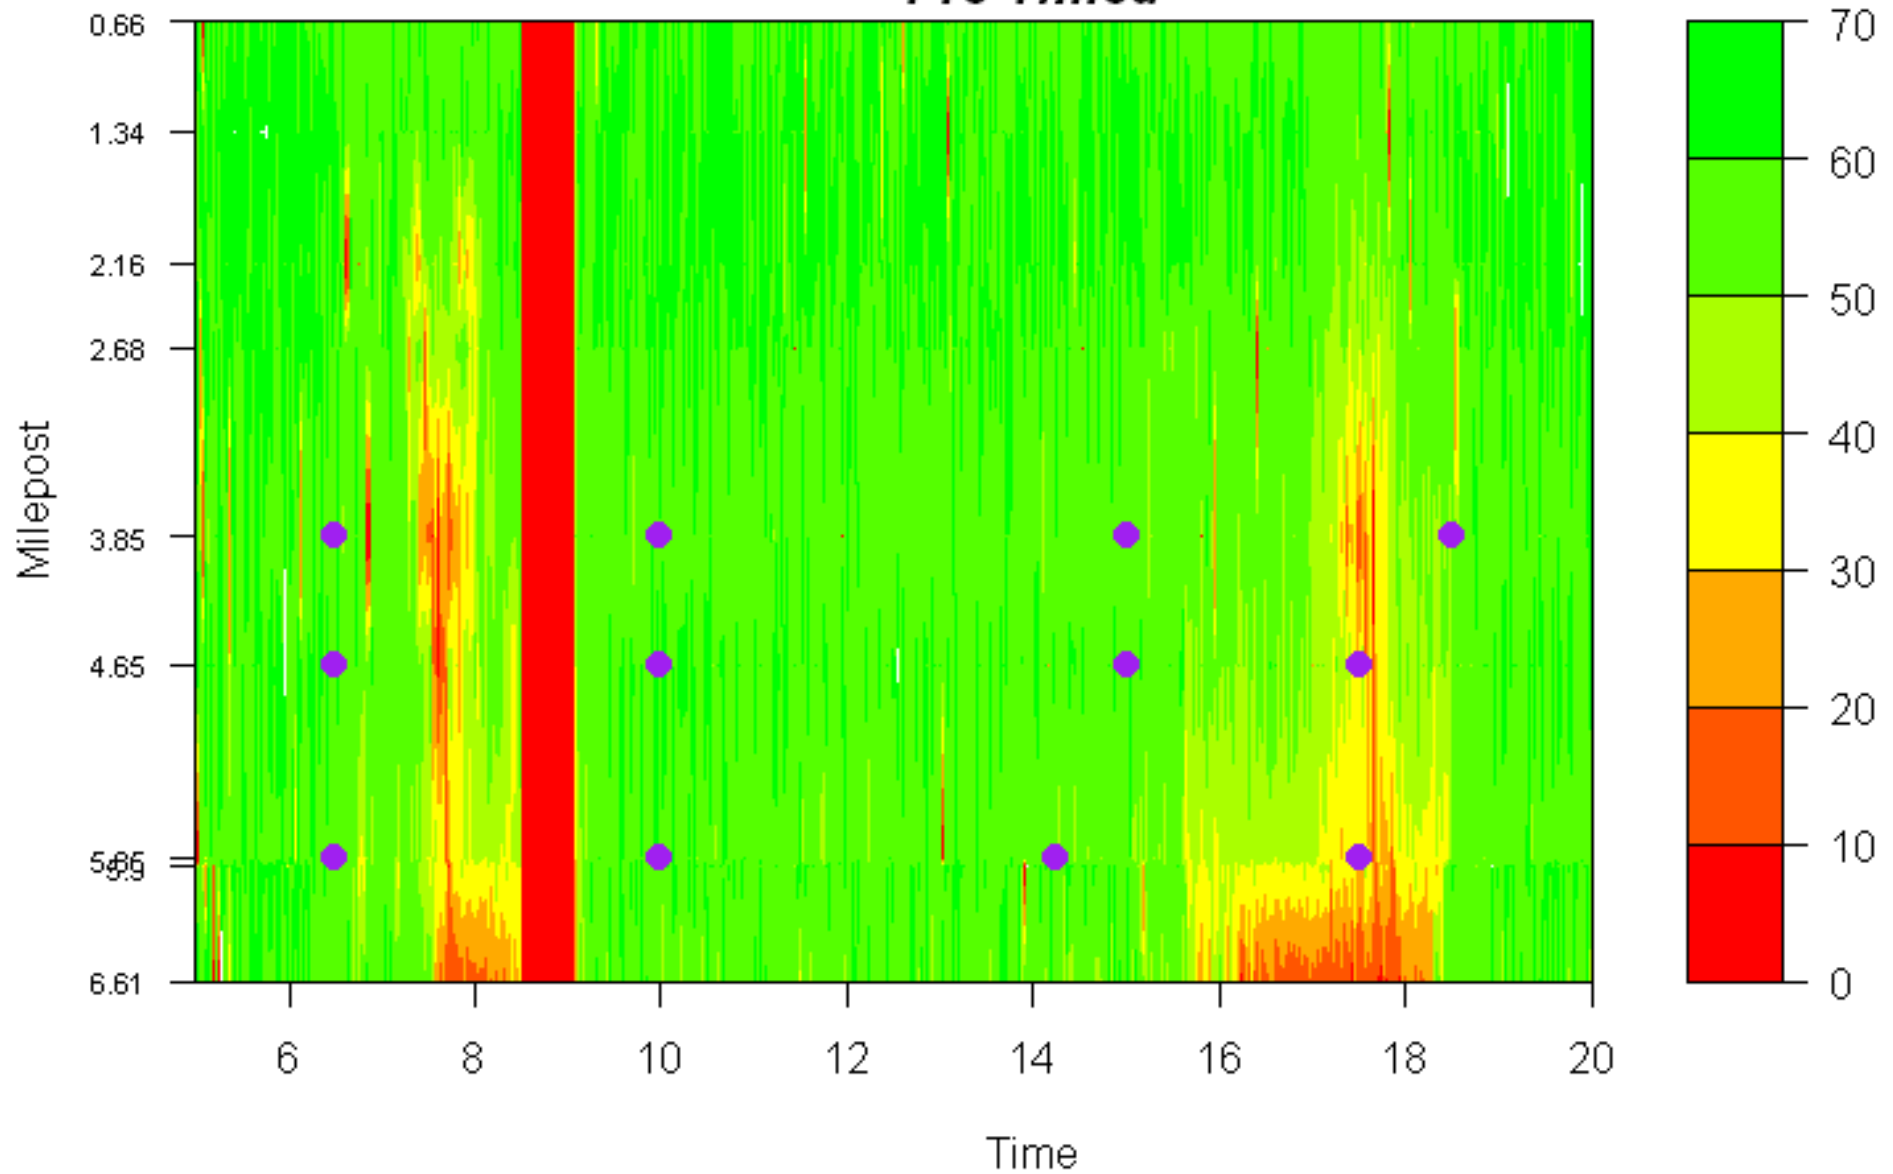

APPENDIX ONLINE-6: OR-217 NB TIME- SPACE SPEED CONTOUR PLOTS WITH METER ACTIVATIONS

Programmable logic controllers (PLCs) were installed at several key ramps with the assistance of the City of Portland and used to capture additional data about ramp operations that are not otherwise logged. The data include the activation and deactivation of metering. Blue lines represent the duration of metering activation at three ramps: 99W, Scholls Ferry, and BH Hwy (from bottom). The purple dots represent the fixed metering on/off times under the pre-timed system

OR-217 NB

Time Series Speed Contour Plots

PM Peak

Pre-Timed: 11/5 – 11/16/2007

SWARM: 11/26 – 12/7/2007

Time Series Speed Contour Plot
OR217NB November 5, 2007
Pre-Timed

Time Series Speed Contour Plot
OR217NB November 6, 2007
Pre-Timed

Time Series Speed Contour Plot
OR217NB November 7, 2007
Pre-Timed

Time Series Speed Contour Plot
OR217NB November 8, 2007
Pre-Timed

Time Series Speed Contour Plot
OR217NB November 12, 2007
Pre-Timed

Time Series Speed Contour Plot
OR217NB November 13, 2007
Pre-Timed

Time Series Speed Contour Plot
OR217NB November 14, 2007
Pre-Timed

Time Series Speed Contour Plot
OR217NB November 15, 2007
Pre-Timed

Time Series Speed Contour Plot
OR217NB November 16, 2007
Pre-Timed

Time Series Speed Contour Plot
OR217NB November 26, 2007
SWARM