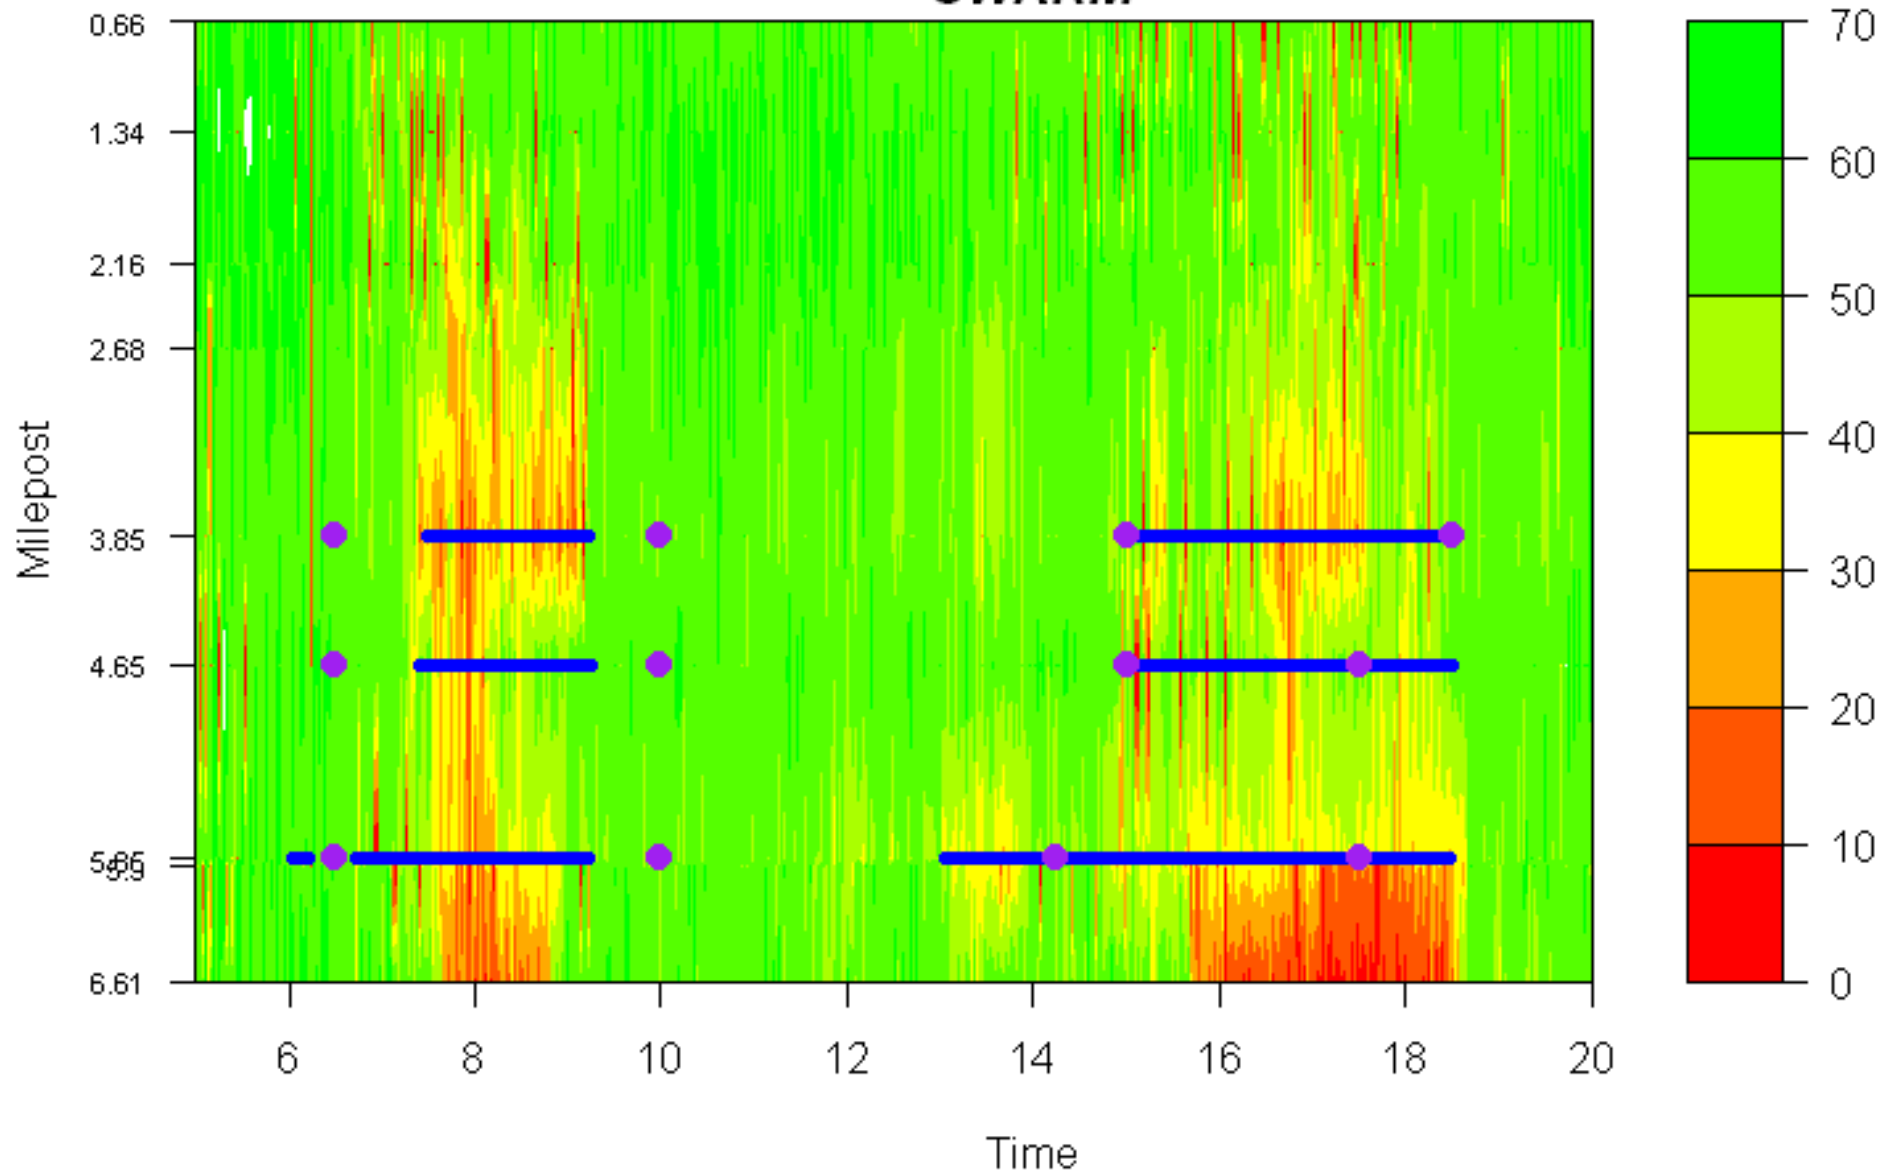

APPENDIX ONLINE-6: OR-217 NB TIME- SPACE SPEED CONTOUR PLOTS WITH METER ACTIVATIONS

Programmable logic controllers (PLCs) were installed at several key ramps with the assistance of the City of Portland and used to capture additional data about ramp operations that are not otherwise logged. The data include the activation and deactivation of metering. Blue lines represent the duration of metering activation at three ramps: 99W, Scholls Ferry, and BH Hwy (from bottom). The purple dots represent the fixed metering on/off times under the pre-timed system

Time Series Speed Contour Plot
OR217NB November 14, 2007
Pre-Timed

Time Series Speed Contour Plot
OR217NB November 15, 2007
Pre-Timed

Time Series Speed Contour Plot
OR217NB November 16, 2007
Pre-Timed

Time Series Speed Contour Plot
OR217NB November 26, 2007
SWARM

Time Series Speed Contour Plot
OR217NB November 27, 2007
SWARM

Time Series Speed Contour Plot
OR217NB November 28, 2007
SWARM

Time Series Speed Contour Plot
OR217NB November 29, 2007
SWARM

Time Series Speed Contour Plot
OR217NB November 30, 2007
SWARM

Time Series Speed Contour Plot
OR217NB December 3, 2007
SWARM

Time Series Speed Contour Plot
OR217NB December 4, 2007
SWARM

Time Series Speed Contour Plot
OR217NB December 5, 2007
SWARM

Time Series Speed Contour Plot
OR217NB December 6, 2007
SWARM