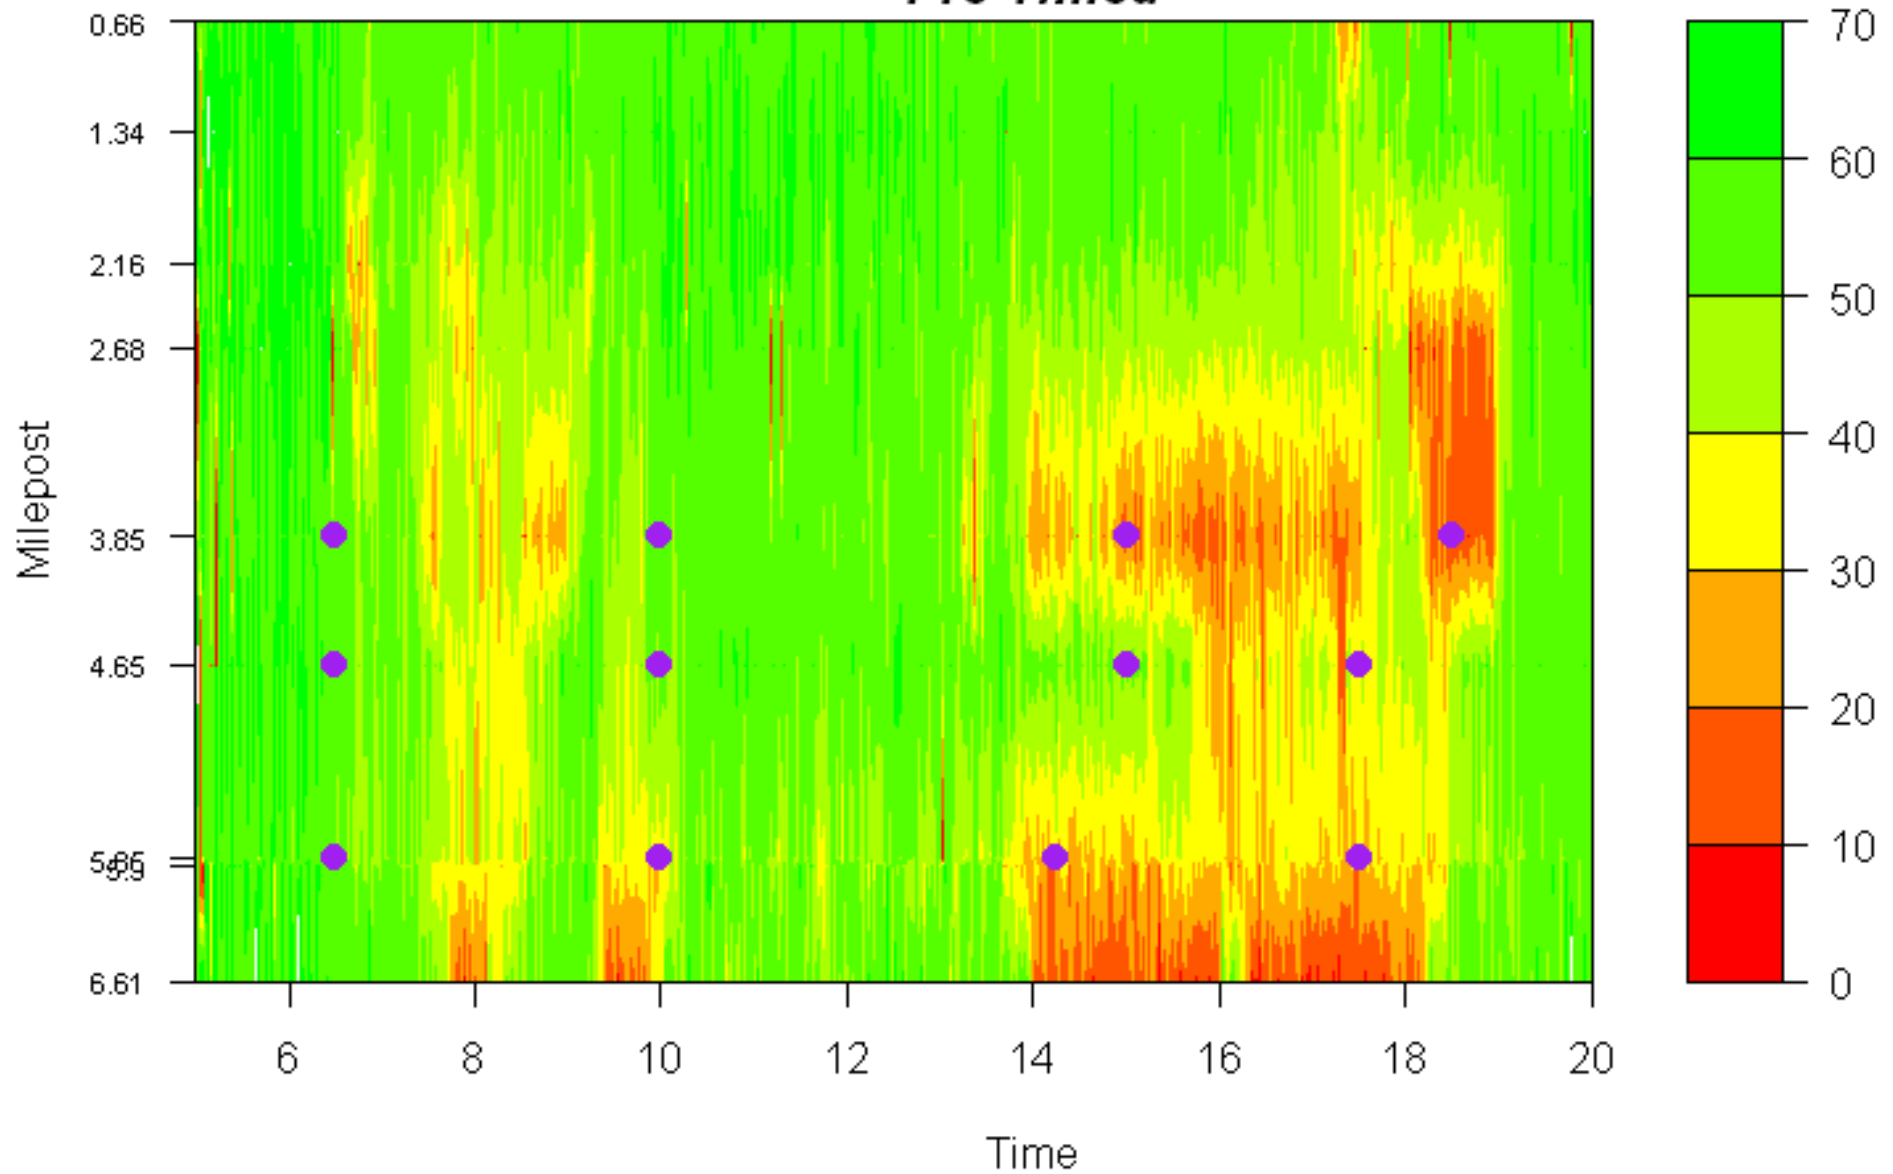

APPENDIX ONLINE-6: OR-217 NB TIME- SPACE SPEED CONTOUR PLOTS WITH METER ACTIVATIONS

Programmable logic controllers (PLCs) were installed at several key ramps with the assistance of the City of Portland and used to capture additional data about ramp operations that are not otherwise logged. The data include the activation and deactivation of metering. Blue lines represent the duration of metering activation at three ramps: 99W, Scholls Ferry, and BH Hwy (from bottom). The purple dots represent the fixed metering on/off times under the pre-timed system

OR-217 NB

Time Series Speed Contour Plots

PM Peak

Pre-Timed: 11/5 – 11/16/2007

SWARM: 11/26 – 12/7/2007

Time Series Speed Contour Plot
OR217NB November 5, 2007
Pre-Timed

Time Series Speed Contour Plot
OR217NB November 6, 2007
Pre-Timed

Time Series Speed Contour Plot
OR217NB November 7, 2007
Pre-Timed

Time Series Speed Contour Plot
OR217NB November 8, 2007
Pre-Timed

Time Series Speed Contour Plot
OR217NB November 12, 2007
Pre-Timed

Time Series Speed Contour Plot
OR217NB November 13, 2007
Pre-Timed

Time Series Speed Contour Plot
OR217NB November 14, 2007
Pre-Timed

Time Series Speed Contour Plot
OR217NB November 15, 2007
Pre-Timed

Time Series Speed Contour Plot
OR217NB November 16, 2007
Pre-Timed

Time Series Speed Contour Plot
OR217NB November 26, 2007
SWARM