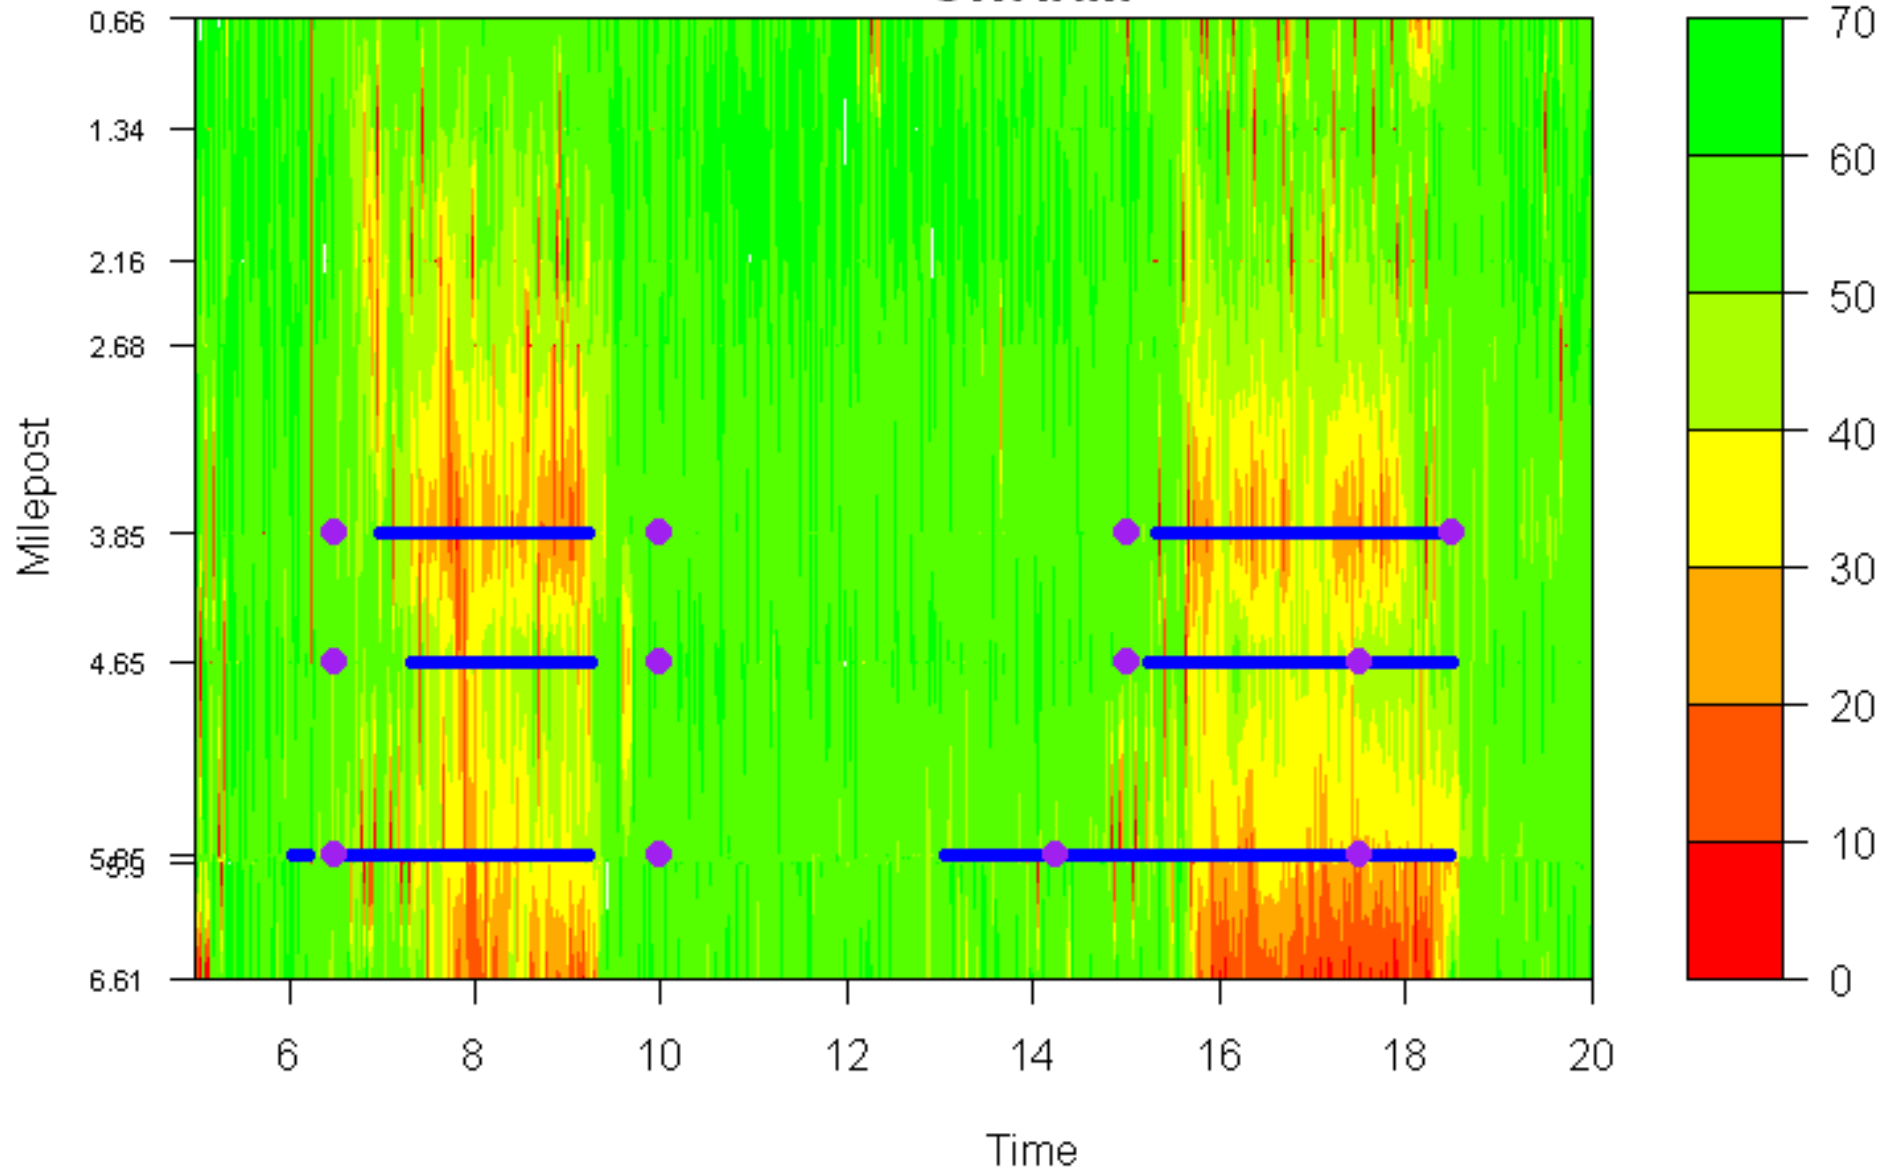

APPENDIX ONLINE-6: OR-217 NB TIME- SPACE SPEED CONTOUR PLOTS WITH METER ACTIVATIONS

Programmable logic controllers (PLCs) were installed at several key ramps with the assistance of the City of Portland and used to capture additional data about ramp operations that are not otherwise logged. The data include the activation and deactivation of metering. Blue lines represent the duration of metering activation at three ramps: 99W, Scholls Ferry, and BH Hwy (from bottom). The purple dots represent the fixed metering on/off times under the pre-timed system

Time Series Speed Contour Plot
OR217NB November 14, 2007
Pre-Timed

Time Series Speed Contour Plot
OR217NB November 15, 2007
Pre-Timed

Time Series Speed Contour Plot
OR217NB November 16, 2007
Pre-Timed

Time Series Speed Contour Plot
OR217NB November 26, 2007
SWARM

Time Series Speed Contour Plot
OR217NB November 27, 2007
SWARM

Time Series Speed Contour Plot
OR217NB November 28, 2007
SWARM

Time Series Speed Contour Plot
OR217NB November 29, 2007
SWARM

Time Series Speed Contour Plot
OR217NB November 30, 2007
SWARM

Time Series Speed Contour Plot
OR217NB December 3, 2007
SWARM

Time Series Speed Contour Plot
OR217NB December 4, 2007
SWARM

Time Series Speed Contour Plot
OR217NB December 5, 2007
SWARM

Time Series Speed Contour Plot
OR217NB December 6, 2007
SWARM