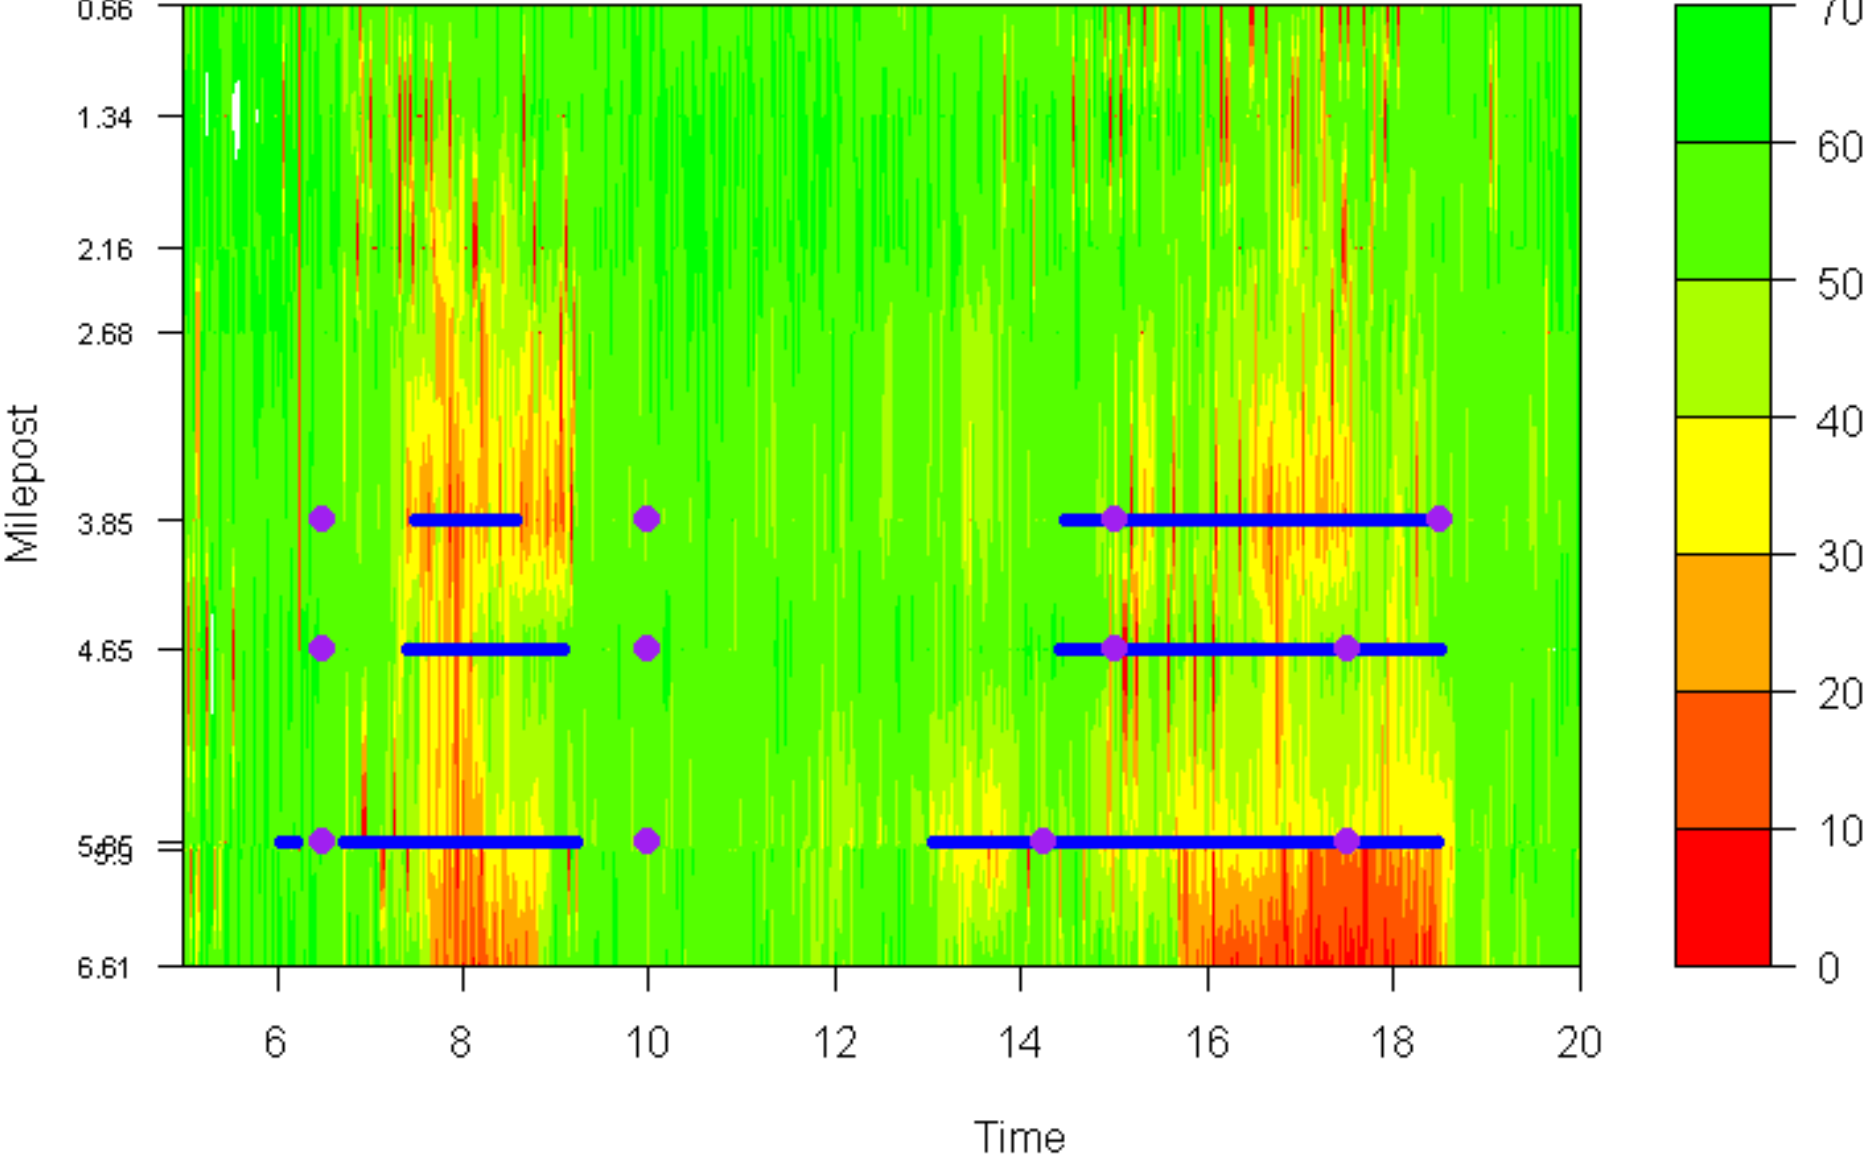

APPENDIX ONLINE-6: OR-217 NB TIME- SPACE SPEED CONTOUR PLOTS WITH METER ACTIVATIONS

Programmable logic controllers (PLCs) were installed at several key ramps with the assistance of the City of Portland and used to capture additional data about ramp operations that are not otherwise logged. The data include the activation and deactivation of metering. Blue lines represent the duration of metering activation at three ramps: 99W, Scholls Ferry, and BH Hwy (from bottom). The purple dots represent the fixed metering on/off times under the pre-timed system

Time Series Speed Contour Plot
OR217NB November 27, 2007
SWARM

Time Series Speed Contour Plot
OR217NB November 28, 2007
SWARM

Time Series Speed Contour Plot
OR217NB November 29, 2007
SWARM

Time Series Speed Contour Plot
OR217NB November 30, 2007
SWARM

Time Series Speed Contour Plot
OR217NB December 3, 2007
SWARM

Time Series Speed Contour Plot
OR217NB December 4, 2007
SWARM

Time Series Speed Contour Plot
OR217NB December 5, 2007
SWARM

Time Series Speed Contour Plot
OR217NB December 6, 2007
SWARM

Time Series Speed Contour Plot
OR217NB December 7, 2007