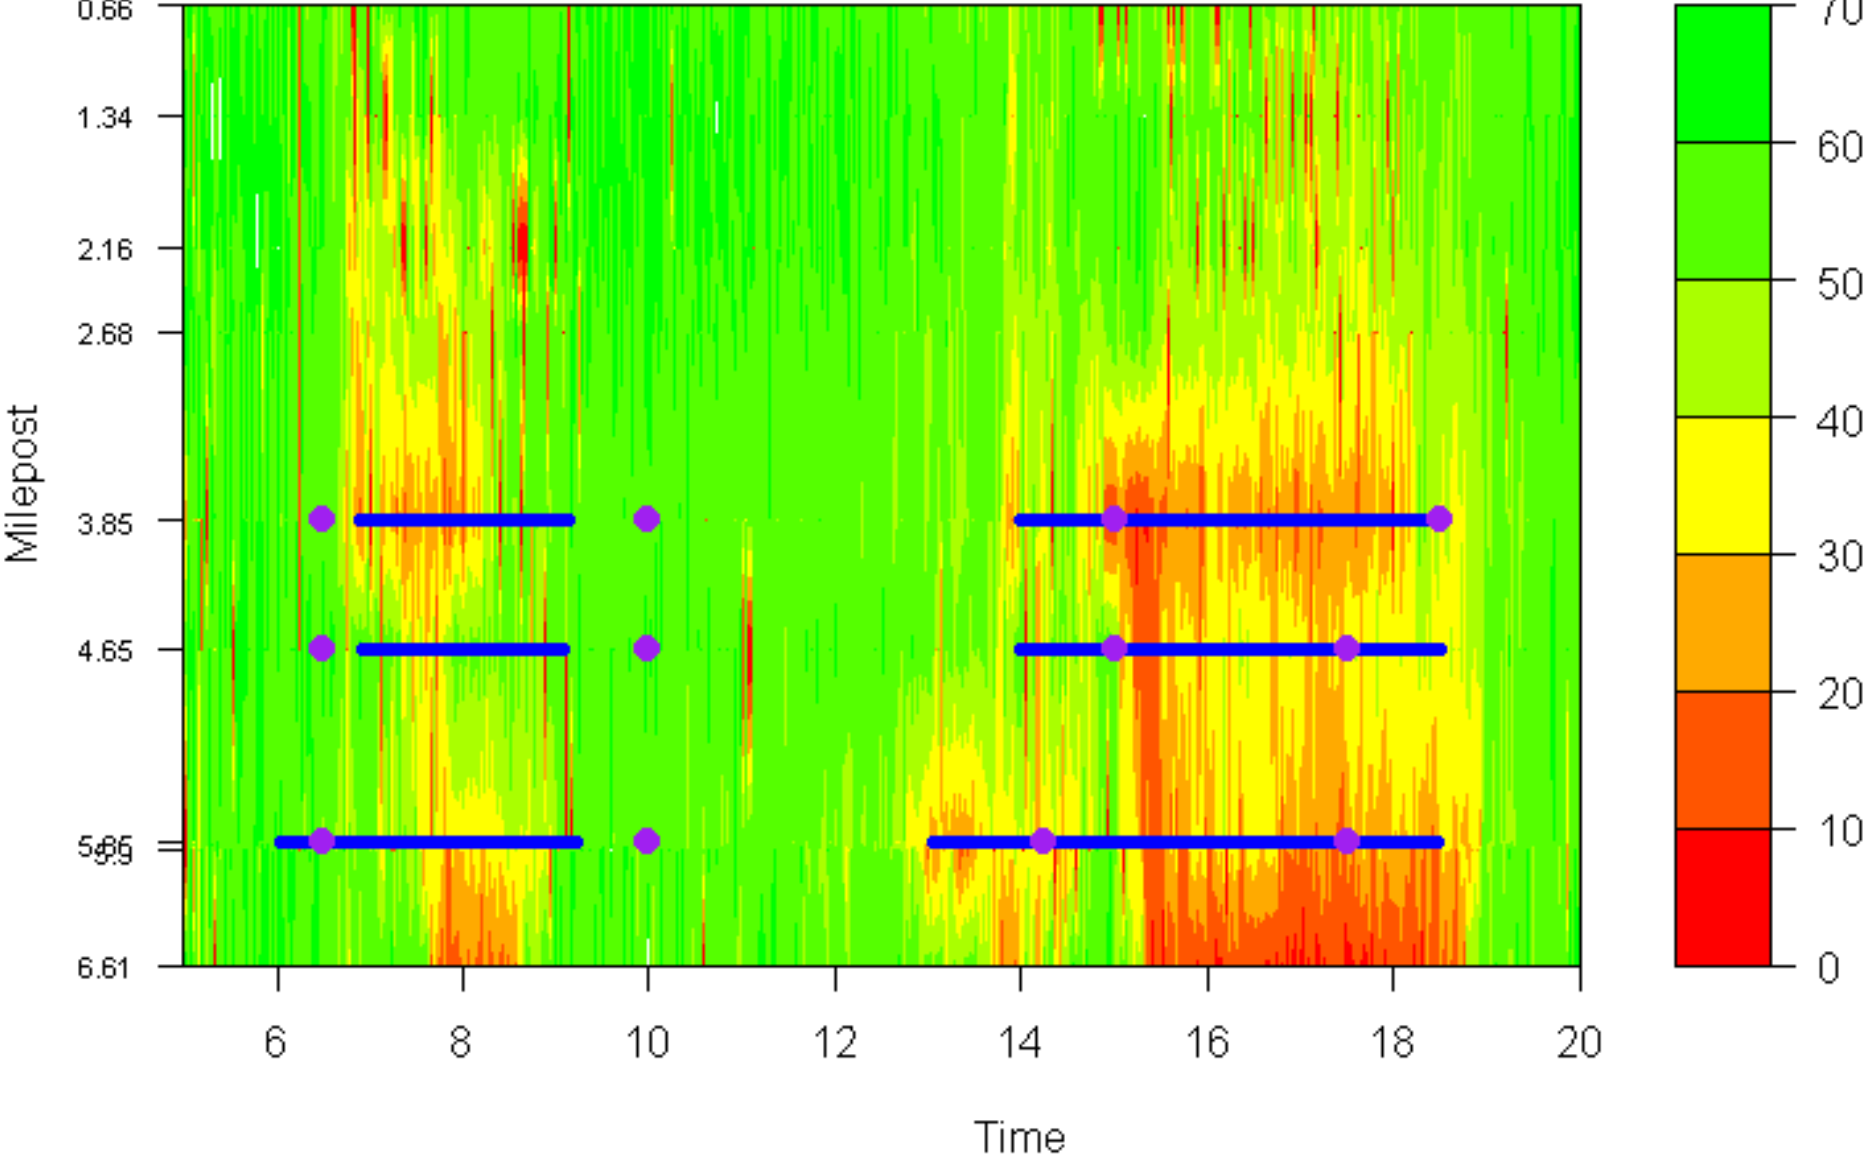

APPENDIX ONLINE-6: OR-217 NB TIME- SPACE SPEED CONTOUR PLOTS WITH METER ACTIVATIONS

Programmable logic controllers (PLCs) were installed at several key ramps with the assistance of the City of Portland and used to capture additional data about ramp operations that are not otherwise logged. The data include the activation and deactivation of metering. Blue lines represent the duration of metering activation at three ramps: 99W, Scholls Ferry, and BH Hwy (from bottom). The purple dots represent the fixed metering on/off times under the pre-timed system

Time Series Speed Contour Plot
OR217NB November 14, 2007
Pre-Timed

Time Series Speed Contour Plot
OR217NB November 15, 2007
Pre-Timed

Time Series Speed Contour Plot
OR217NB November 16, 2007
Pre-Timed

Time Series Speed Contour Plot
OR217NB November 26, 2007
SWARM

Time Series Speed Contour Plot
OR217NB November 27, 2007
SWARM

Time Series Speed Contour Plot
OR217NB November 28, 2007
SWARM

Time Series Speed Contour Plot
OR217NB November 29, 2007
SWARM

Time Series Speed Contour Plot
OR217NB November 30, 2007
SWARM

Time Series Speed Contour Plot
OR217NB December 3, 2007
SWARM

Time Series Speed Contour Plot
OR217NB December 4, 2007
SWARM

Time Series Speed Contour Plot
OR217NB December 5, 2007
SWARM

Time Series Speed Contour Plot
OR217NB December 6, 2007
SWARM