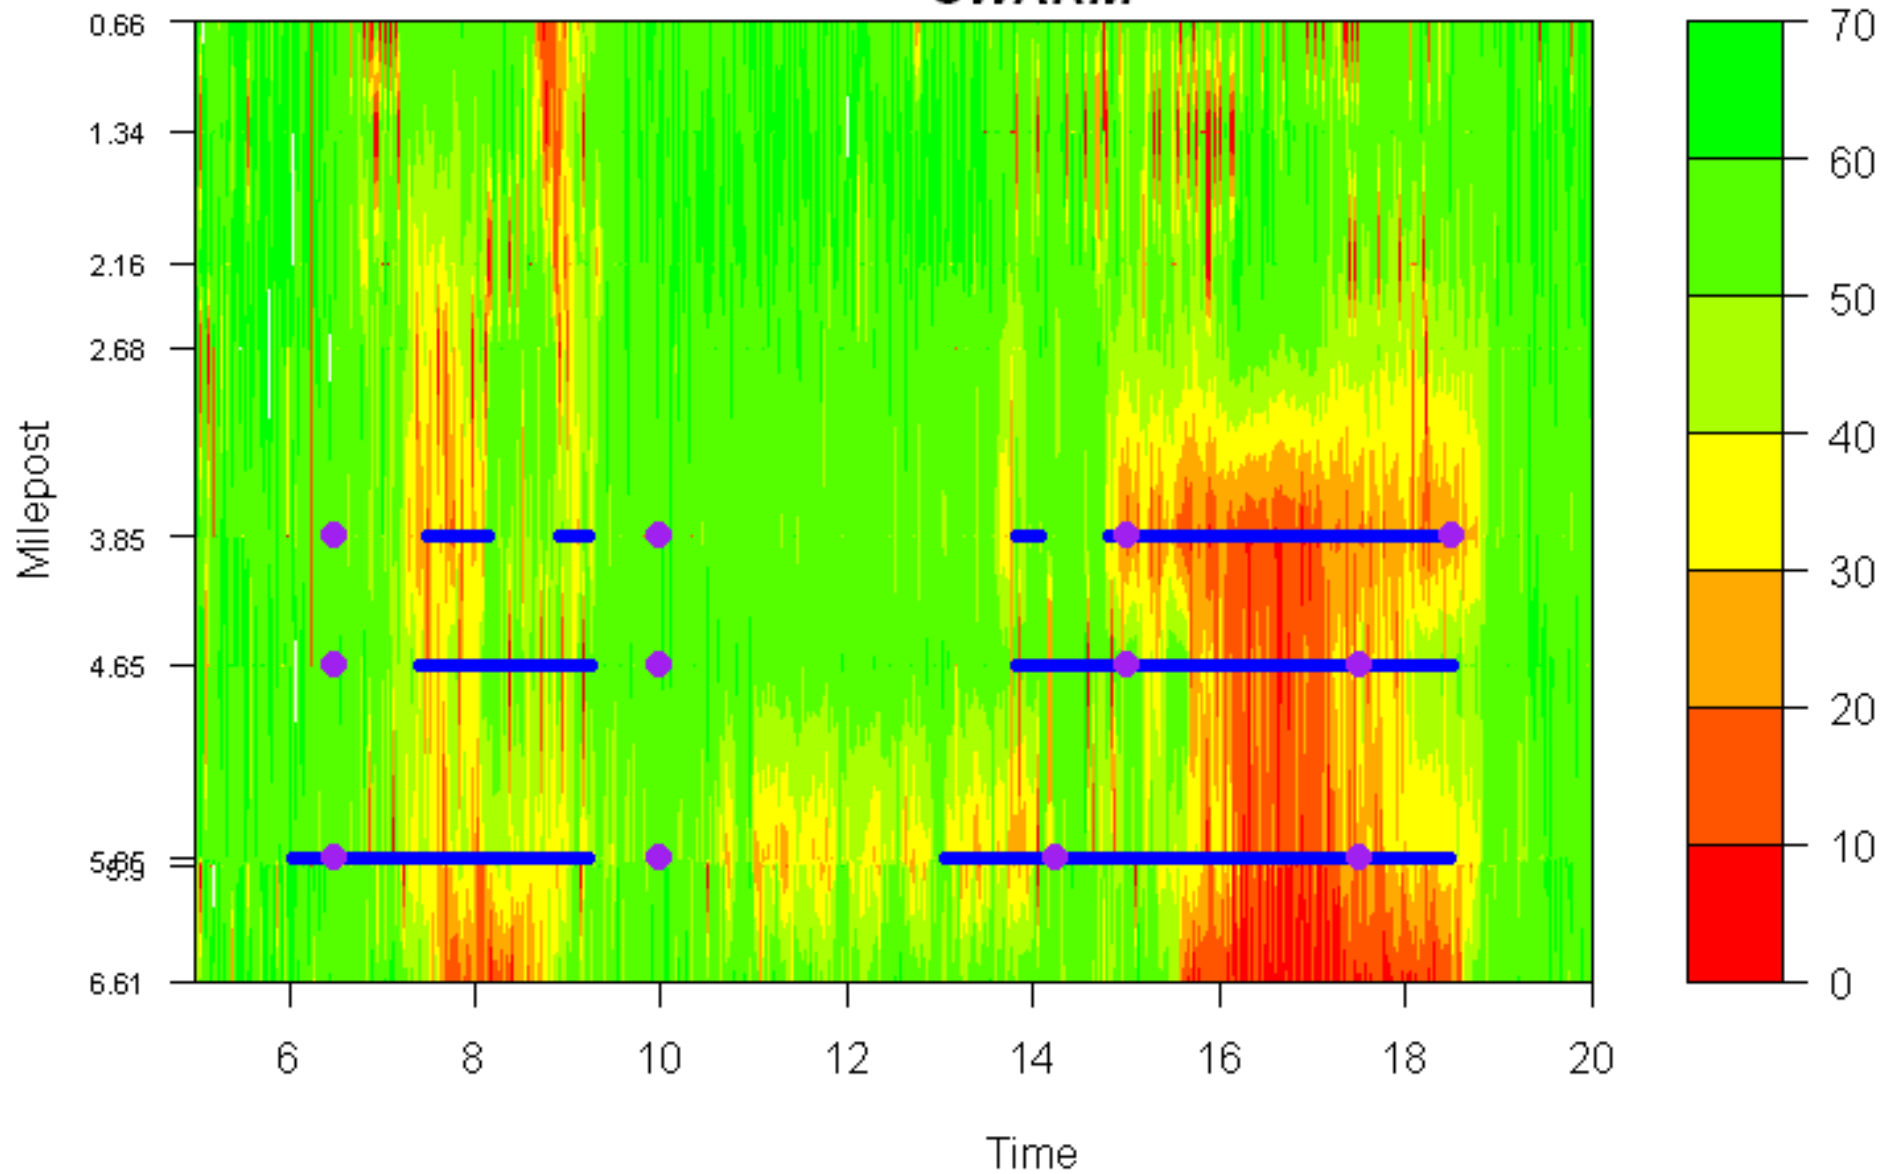

APPENDIX ONLINE-6: OR-217 NB TIME- SPACE SPEED CONTOUR PLOTS WITH METER ACTIVATIONS

Programmable logic controllers (PLCs) were installed at several key ramps with the assistance of the City of Portland and used to capture additional data about ramp operations that are not otherwise logged. The data include the activation and deactivation of metering. Blue lines represent the duration of metering activation at three ramps: 99W, Scholls Ferry, and BH Hwy (from bottom). The purple dots represent the fixed metering on/off times under the pre-timed system

Time Series Speed Contour Plot
OR217NB November 27, 2007
SWARM

Time Series Speed Contour Plot
OR217NB November 28, 2007
SWARM

Time Series Speed Contour Plot
OR217NB November 29, 2007
SWARM

Time Series Speed Contour Plot
OR217NB November 30, 2007
SWARM

Time Series Speed Contour Plot
OR217NB December 3, 2007
SWARM

Time Series Speed Contour Plot
OR217NB December 4, 2007
SWARM

Time Series Speed Contour Plot
OR217NB December 5, 2007
SWARM

Time Series Speed Contour Plot
OR217NB December 6, 2007
SWARM

Time Series Speed Contour Plot
OR217NB December 7, 2007