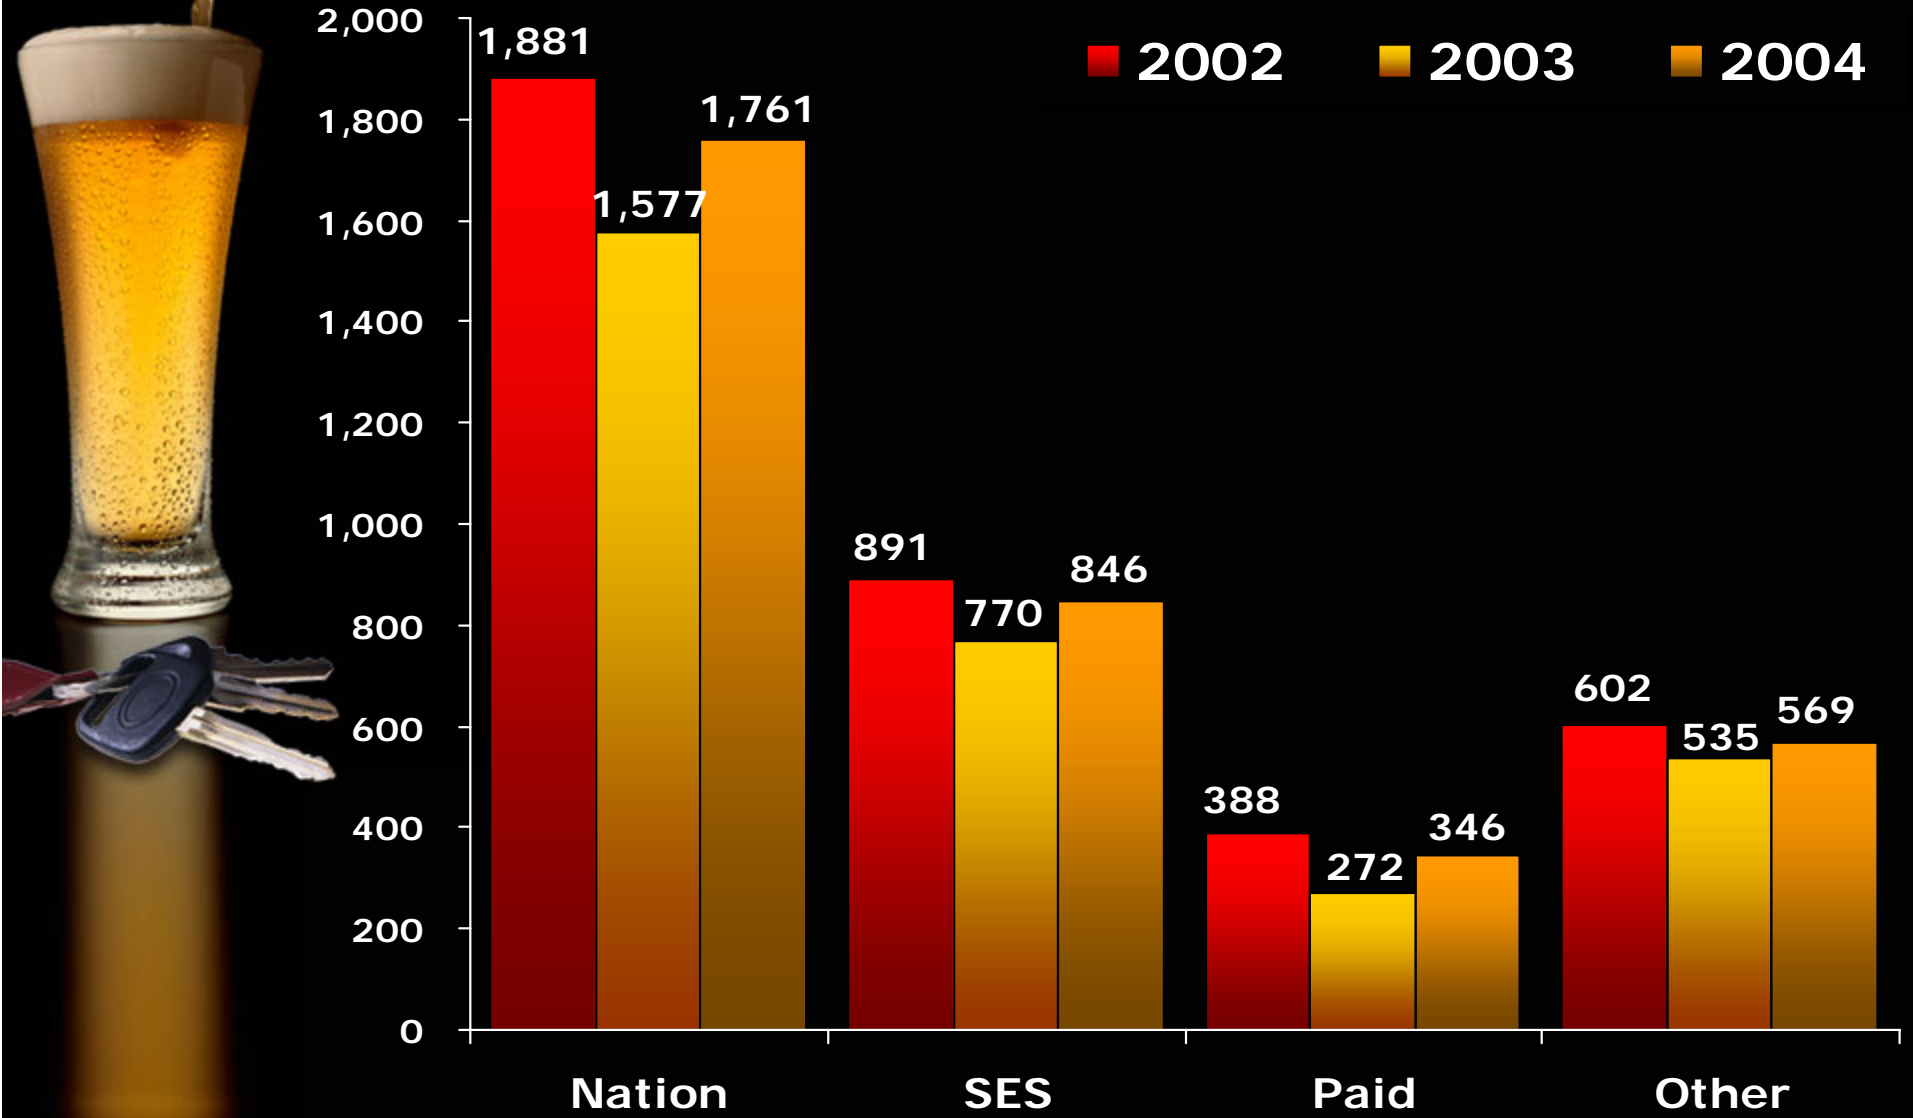

**You Drink and Drive.
You Lose.**

Evaluation of '04 Crackdown

Marv Levy

Mohamed Azam

National Highway

Traffic Safety Administration

Total Alcohol-related Fatalities

Alcohol-related Fatalities Among Ages 18-34

Alcohol-related Fatalities Among 35+ Year Olds

January, February and March Comparison Among Ages 18-34

April, May and June Comparison Among Ages 18-34

July, August and September Comparison Among Ages 18-34

October, November and December Comparison Among Ages 18-34

January, February and March Comparison Among 35+ Year Olds

April, May and June Comparison Among 35+ Year Olds

July, August and September Comparison Among 35+ Year Olds

October, November and December Comparison Among 35+ Year Olds

Total Alcohol-related Fatalities Among 18-34 Year Old Males with BAC = .08+

Distribution of Total Percent Change in Alcohol Related Fatalities by State Groups