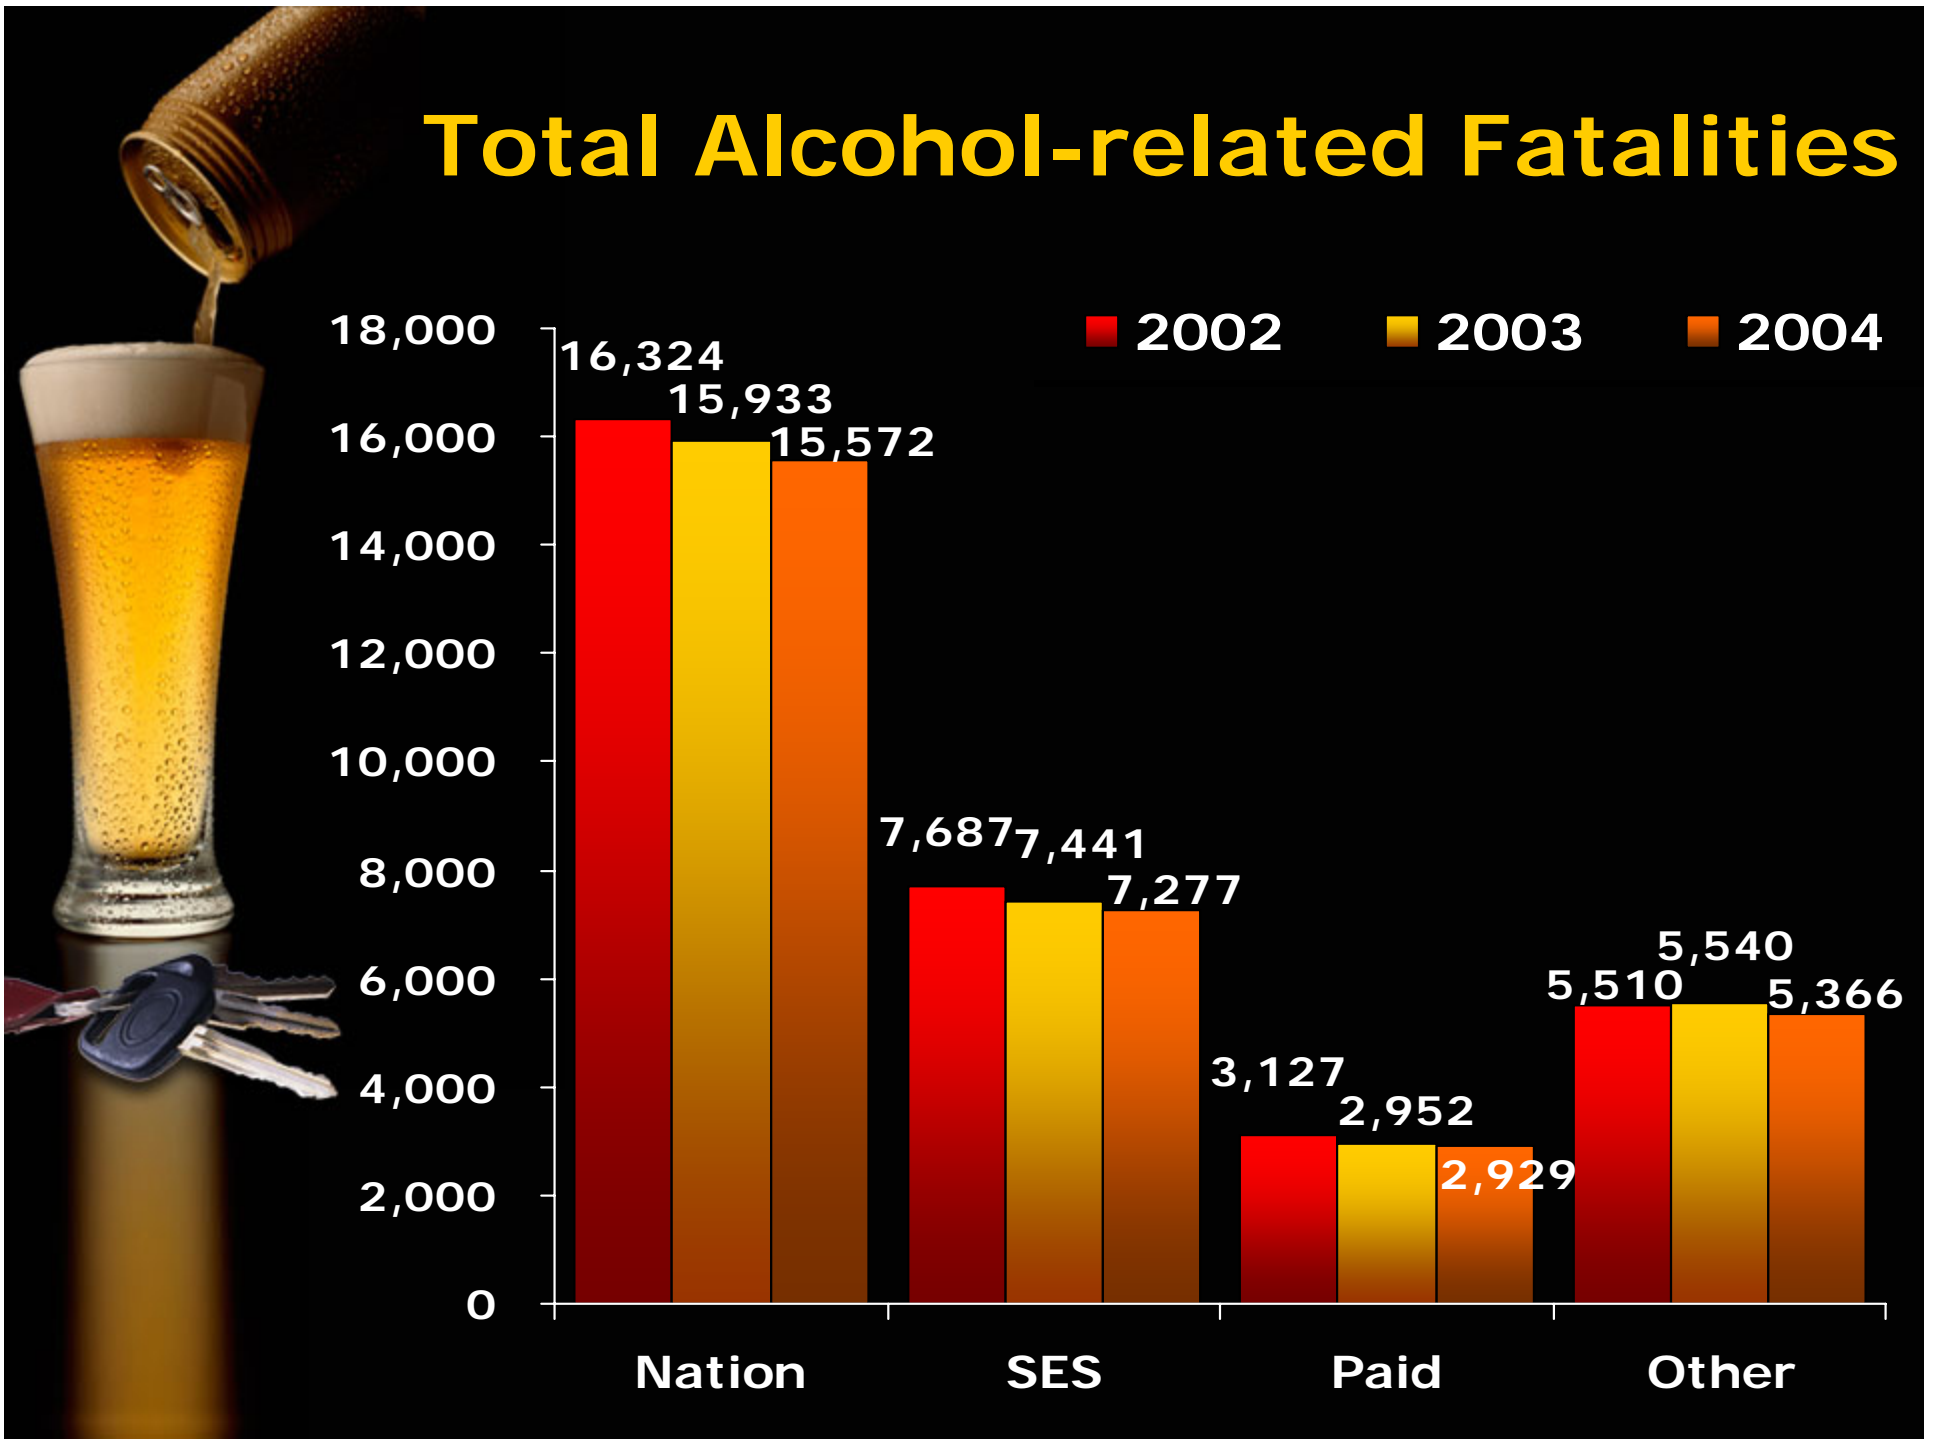

**You Drink and Drive.
You Lose.**

Evaluation of '04 Crackdown

Marv Levy

Mohamed Azam

National Highway

Traffic Safety Administration

Total Alcohol-related Fatalities

Alcohol-related Fatalities Among Ages 18-34

Alcohol-related Fatalities Among 35+ Year Olds

January, February and March Comparison Among Ages 18-34

April, May and June Comparison Among Ages 18-34

July, August and September Comparison Among Ages 18-34

October, November and December Comparison Among Ages 18-34

January, February and March Comparison Among 35+ Year Olds

April, May and June Comparison Among 35+ Year Olds

July, August and September Comparison Among 35+ Year Olds

October, November and December Comparison Among 35+ Year Olds

Total Alcohol-related Fatalities Among 18-34 Year Old Males with BAC = .08+

Distribution of Total Percent Change in Alcohol Related Fatalities by State Groups