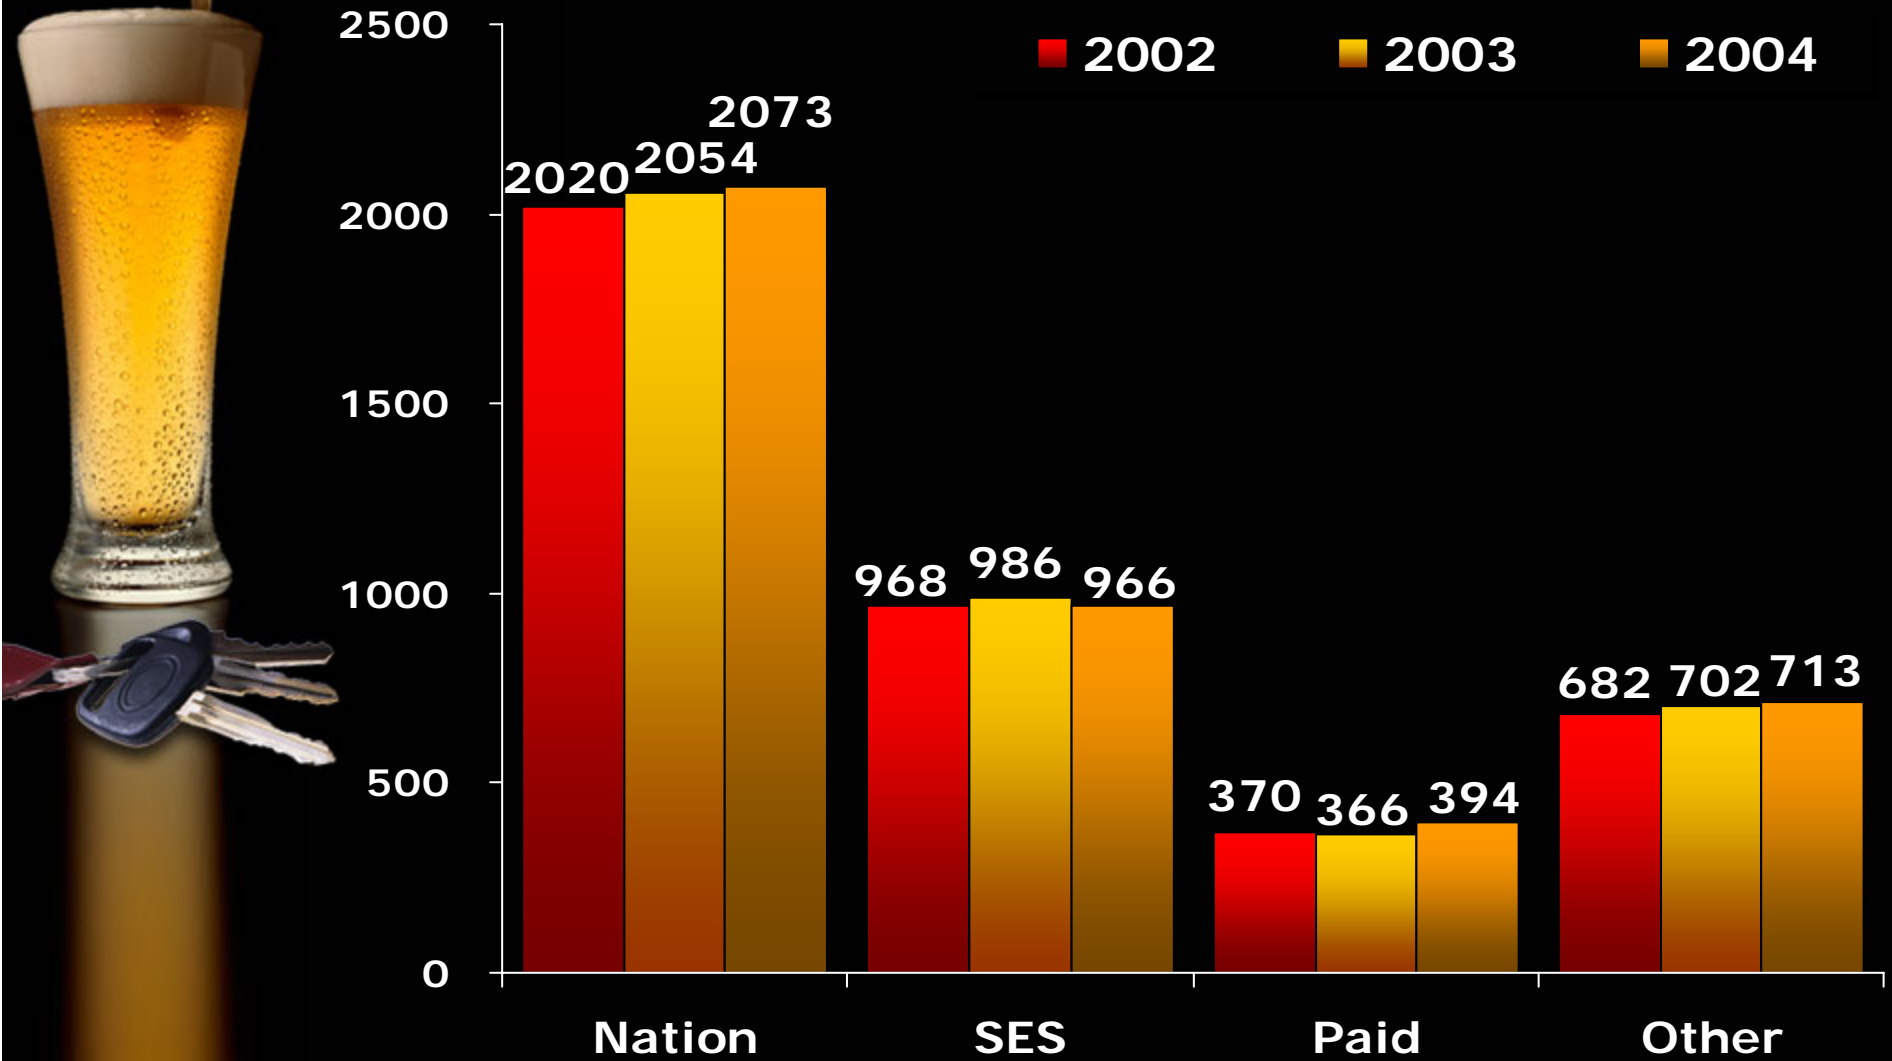

Alcohol-related Fatalities Among 35+ Year Olds

January, February and March Comparison Among Ages 18-34

April, May and June Comparison Among Ages 18-34

July, August and September Comparison Among Ages 18-34

October, November and December Comparison Among Ages 18-34

January, February and March Comparison Among 35+ Year Olds

April, May and June Comparison Among 35+ Year Olds

July, August and September Comparison Among 35+ Year Olds

October, November and December Comparison Among 35+ Year Olds

Total Alcohol-related Fatalities Among 18-34 Year Old Males with BAC = .08+

Distribution of Total Percent Change in Alcohol Related Fatalities by State Groups