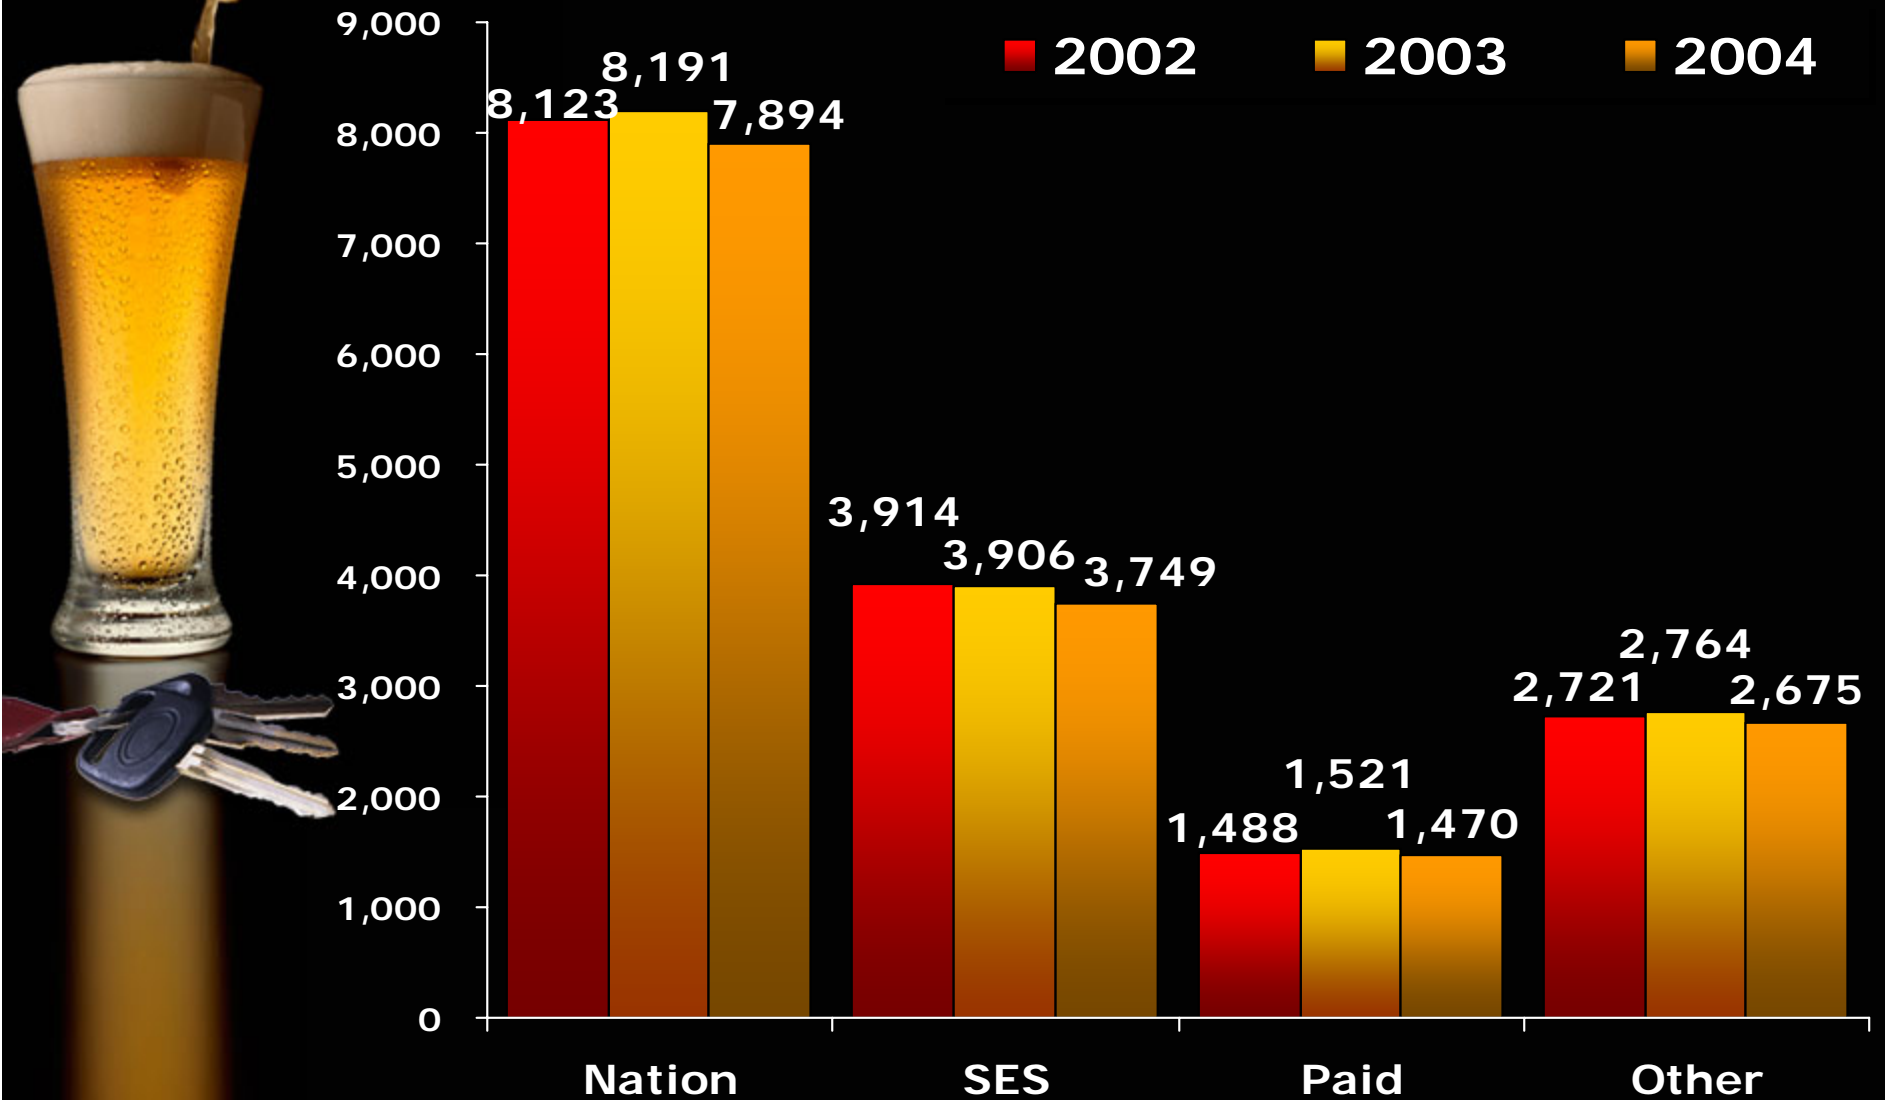

**You Drink and Drive.
You Lose.**

Evaluation of '04 Crackdown

Marv Levy

Mohamed Azam

National Highway

Traffic Safety Administration

Total Alcohol-related Fatalities

Alcohol-related Fatalities Among Ages 18-34

Alcohol-related Fatalities Among 35+ Year Olds

January, February and March Comparison Among Ages 18-34

April, May and June Comparison Among Ages 18-34

July, August and September Comparison Among Ages 18-34

October, November and December Comparison Among Ages 18-34

January, February and March Comparison Among 35+ Year Olds

April, May and June Comparison Among 35+ Year Olds

July, August and September Comparison Among 35+ Year Olds

October, November and December Comparison Among 35+ Year Olds

Total Alcohol-related Fatalities Among 18-34 Year Old Males with BAC = .08+

Distribution of Total Percent Change in Alcohol Related Fatalities by State Groups