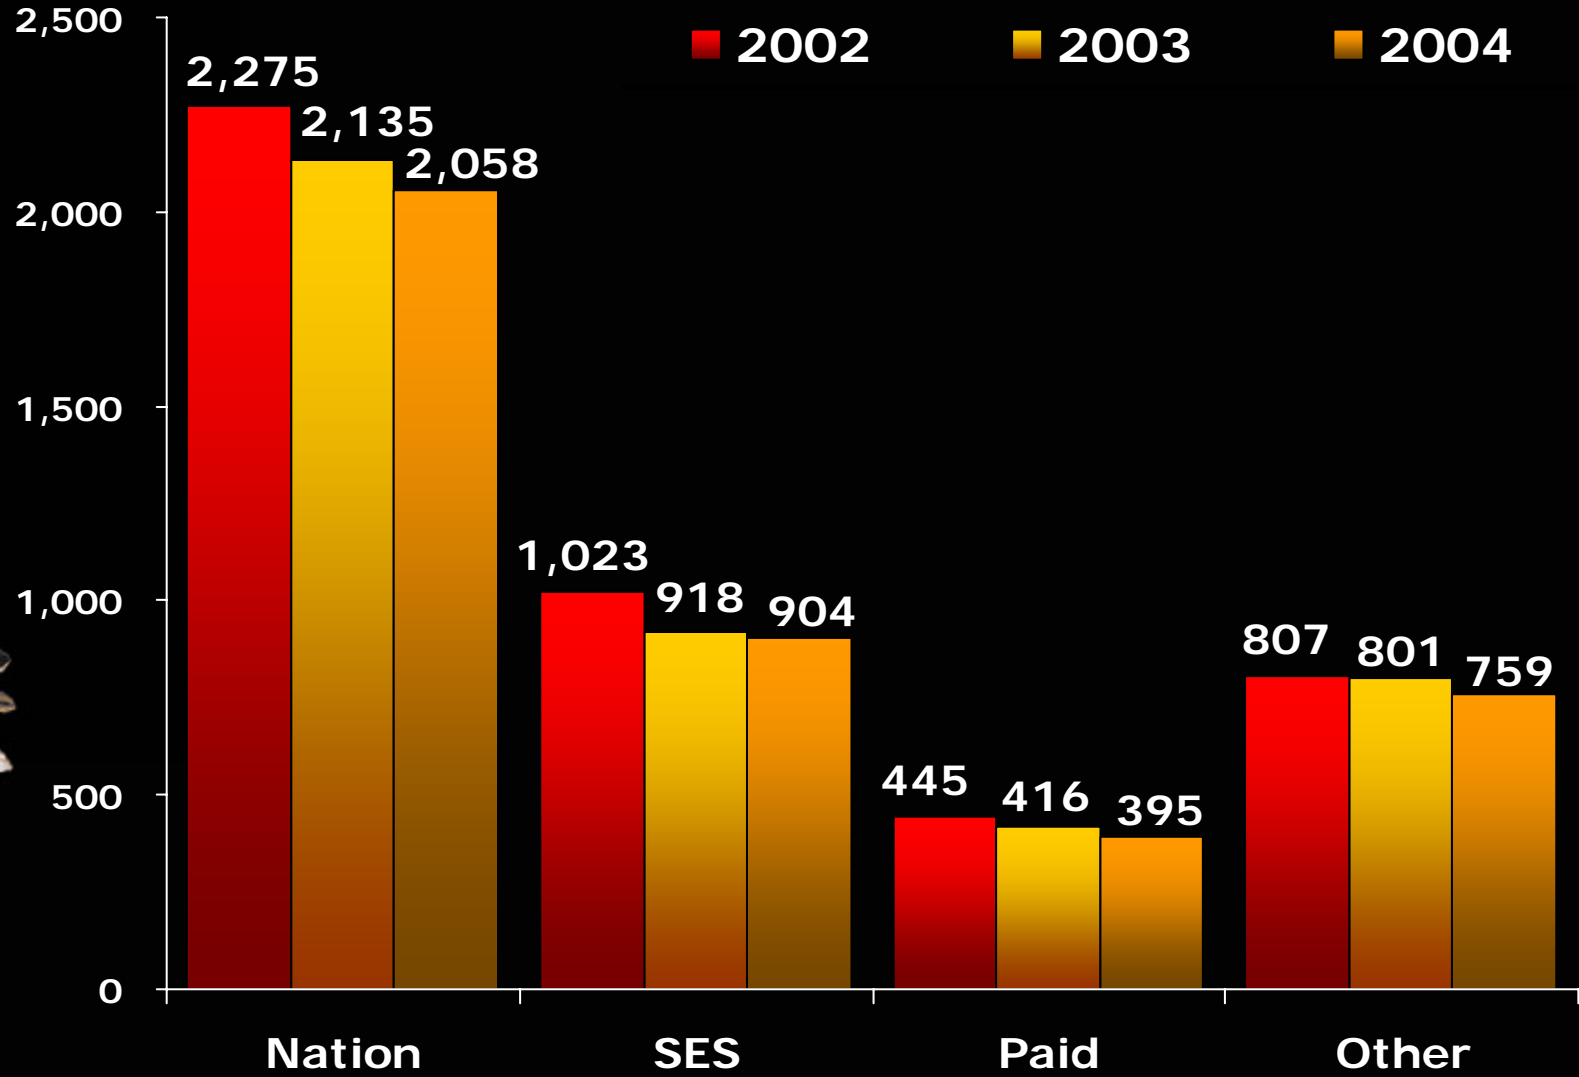

**You Drink and Drive.
You Lose.**

Evaluation of '04 Crackdown

Marv Levy

Mohamed Azam

National Highway

Traffic Safety Administration

Total Alcohol-related Fatalities

Alcohol-related Fatalities Among Ages 18-34

Alcohol-related Fatalities Among 35+ Year Olds

January, February and March Comparison Among Ages 18-34

April, May and June Comparison Among Ages 18-34

July, August and September Comparison Among Ages 18-34

October, November and December Comparison Among Ages 18-34

January, February and March Comparison Among 35+ Year Olds

April, May and June Comparison Among 35+ Year Olds

July, August and September Comparison Among 35+ Year Olds

October, November and December Comparison Among 35+ Year Olds

Total Alcohol-related Fatalities Among 18-34 Year Old Males with BAC = .08+

Distribution of Total Percent Change in Alcohol Related Fatalities by State Groups