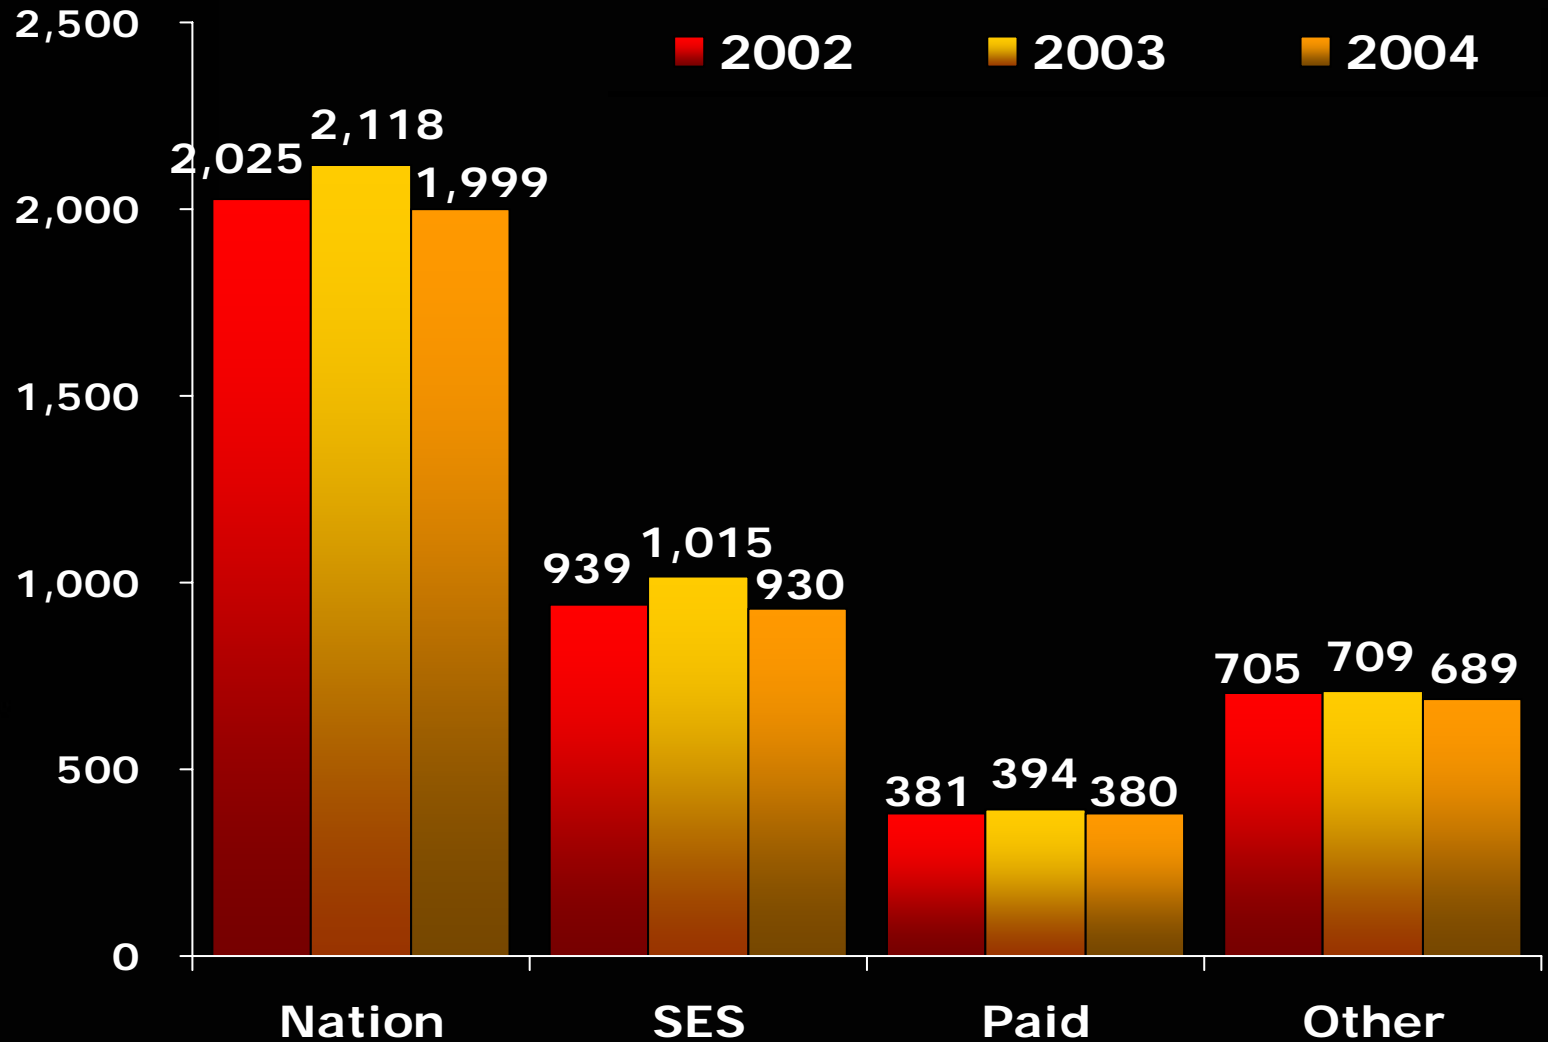

Alcohol-related Fatalities Among 35+ Year Olds

January, February and March Comparison Among Ages 18-34

April, May and June Comparison Among Ages 18-34

July, August and September Comparison Among Ages 18-34

October, November and December Comparison Among Ages 18-34

January, February and March Comparison Among 35+ Year Olds

April, May and June Comparison Among 35+ Year Olds

July, August and September Comparison Among 35+ Year Olds

October, November and December Comparison Among 35+ Year Olds

Total Alcohol-related Fatalities Among 18-34 Year Old Males with BAC = .08+

Distribution of Total Percent Change in Alcohol Related Fatalities by State Groups