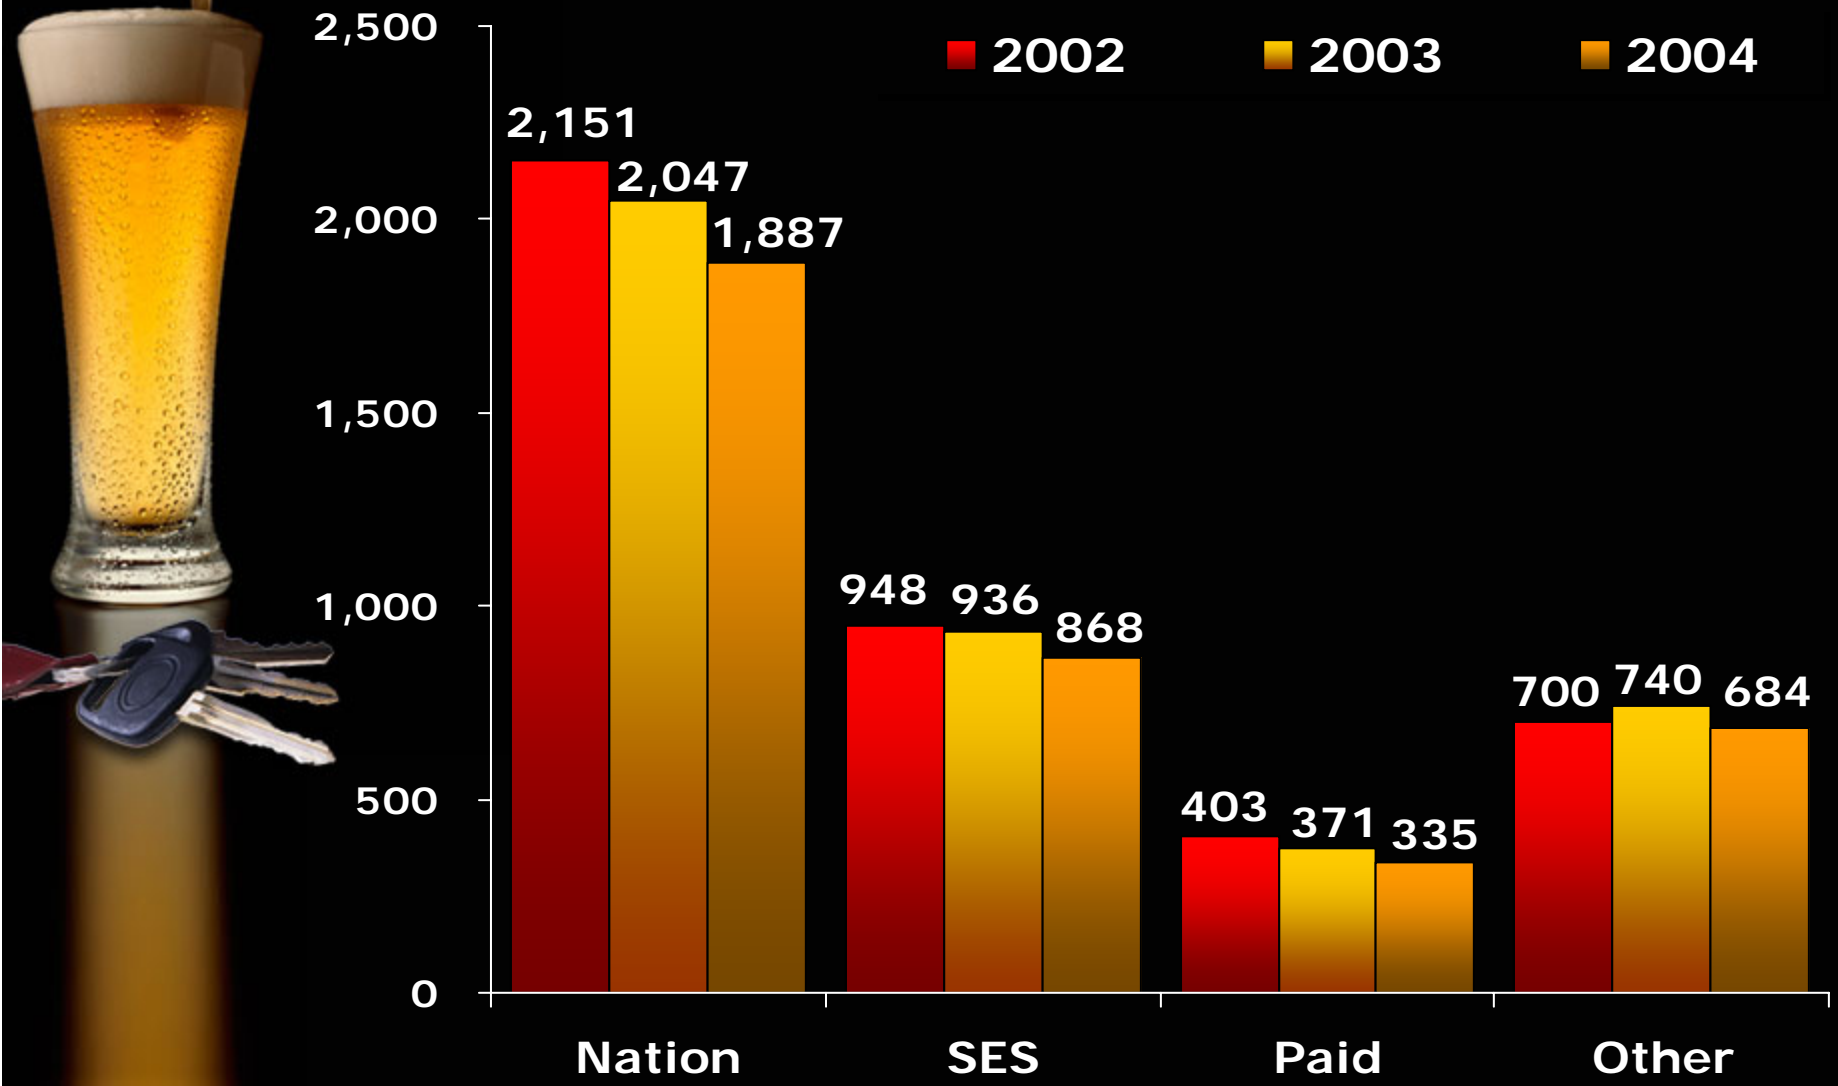

**You Drink and Drive.
You Lose.**

Evaluation of '04 Crackdown

Marv Levy

Mohamed Azam

National Highway

Traffic Safety Administration

Total Alcohol-related Fatalities

Alcohol-related Fatalities Among Ages 18-34

Alcohol-related Fatalities Among 35+ Year Olds

January, February and March Comparison Among Ages 18-34

April, May and June Comparison Among Ages 18-34

July, August and September Comparison Among Ages 18-34

October, November and December Comparison Among Ages 18-34

January, February and March Comparison Among 35+ Year Olds

April, May and June Comparison Among 35+ Year Olds

July, August and September Comparison Among 35+ Year Olds

October, November and December Comparison Among 35+ Year Olds

Total Alcohol-related Fatalities Among 18-34 Year Old Males with BAC = .08+

Distribution of Total Percent Change in Alcohol Related Fatalities by State Groups