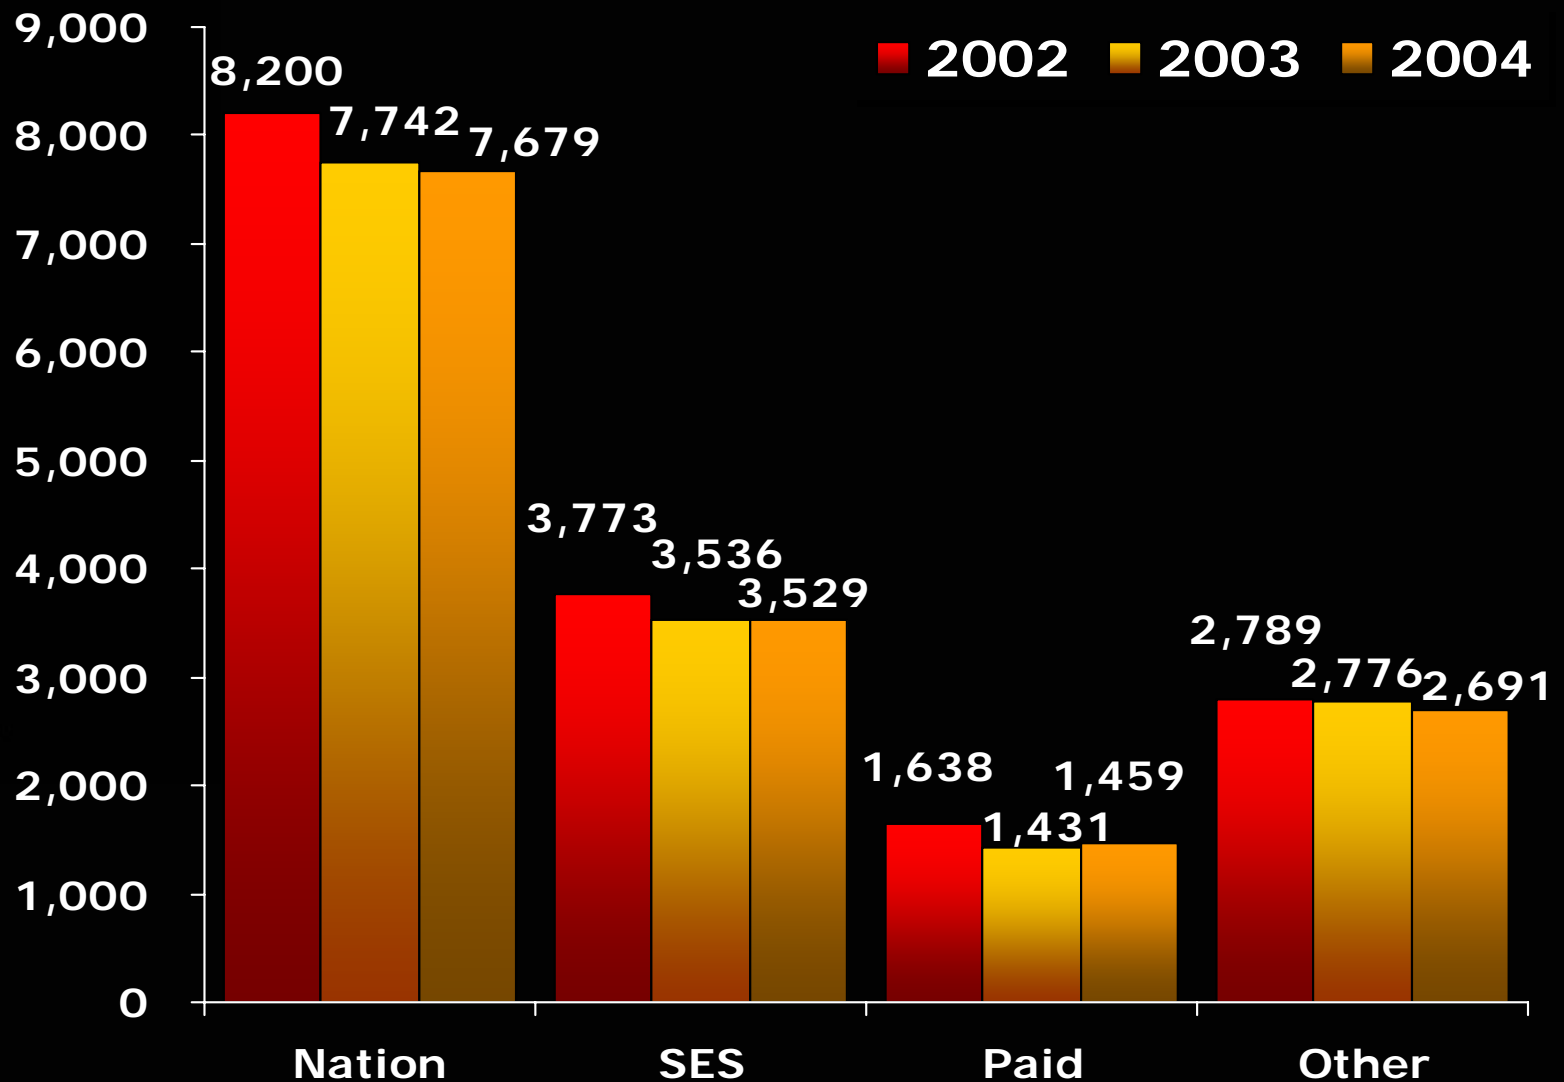

**You Drink and Drive.
You Lose.**

Evaluation of '04 Crackdown

Marv Levy

Mohamed Azam

National Highway

Traffic Safety Administration

Total Alcohol-related Fatalities

Alcohol-related Fatalities Among Ages 18-34

Alcohol-related Fatalities Among 35+ Year Olds

January, February and March Comparison Among Ages 18-34

April, May and June Comparison Among Ages 18-34

July, August and September Comparison Among Ages 18-34

October, November and December Comparison Among Ages 18-34

January, February and March Comparison Among 35+ Year Olds

April, May and June Comparison Among 35+ Year Olds

July, August and September Comparison Among 35+ Year Olds

October, November and December Comparison Among 35+ Year Olds

Total Alcohol-related Fatalities Among 18-34 Year Old Males with BAC = .08+

Distribution of Total Percent Change in Alcohol Related Fatalities by State Groups