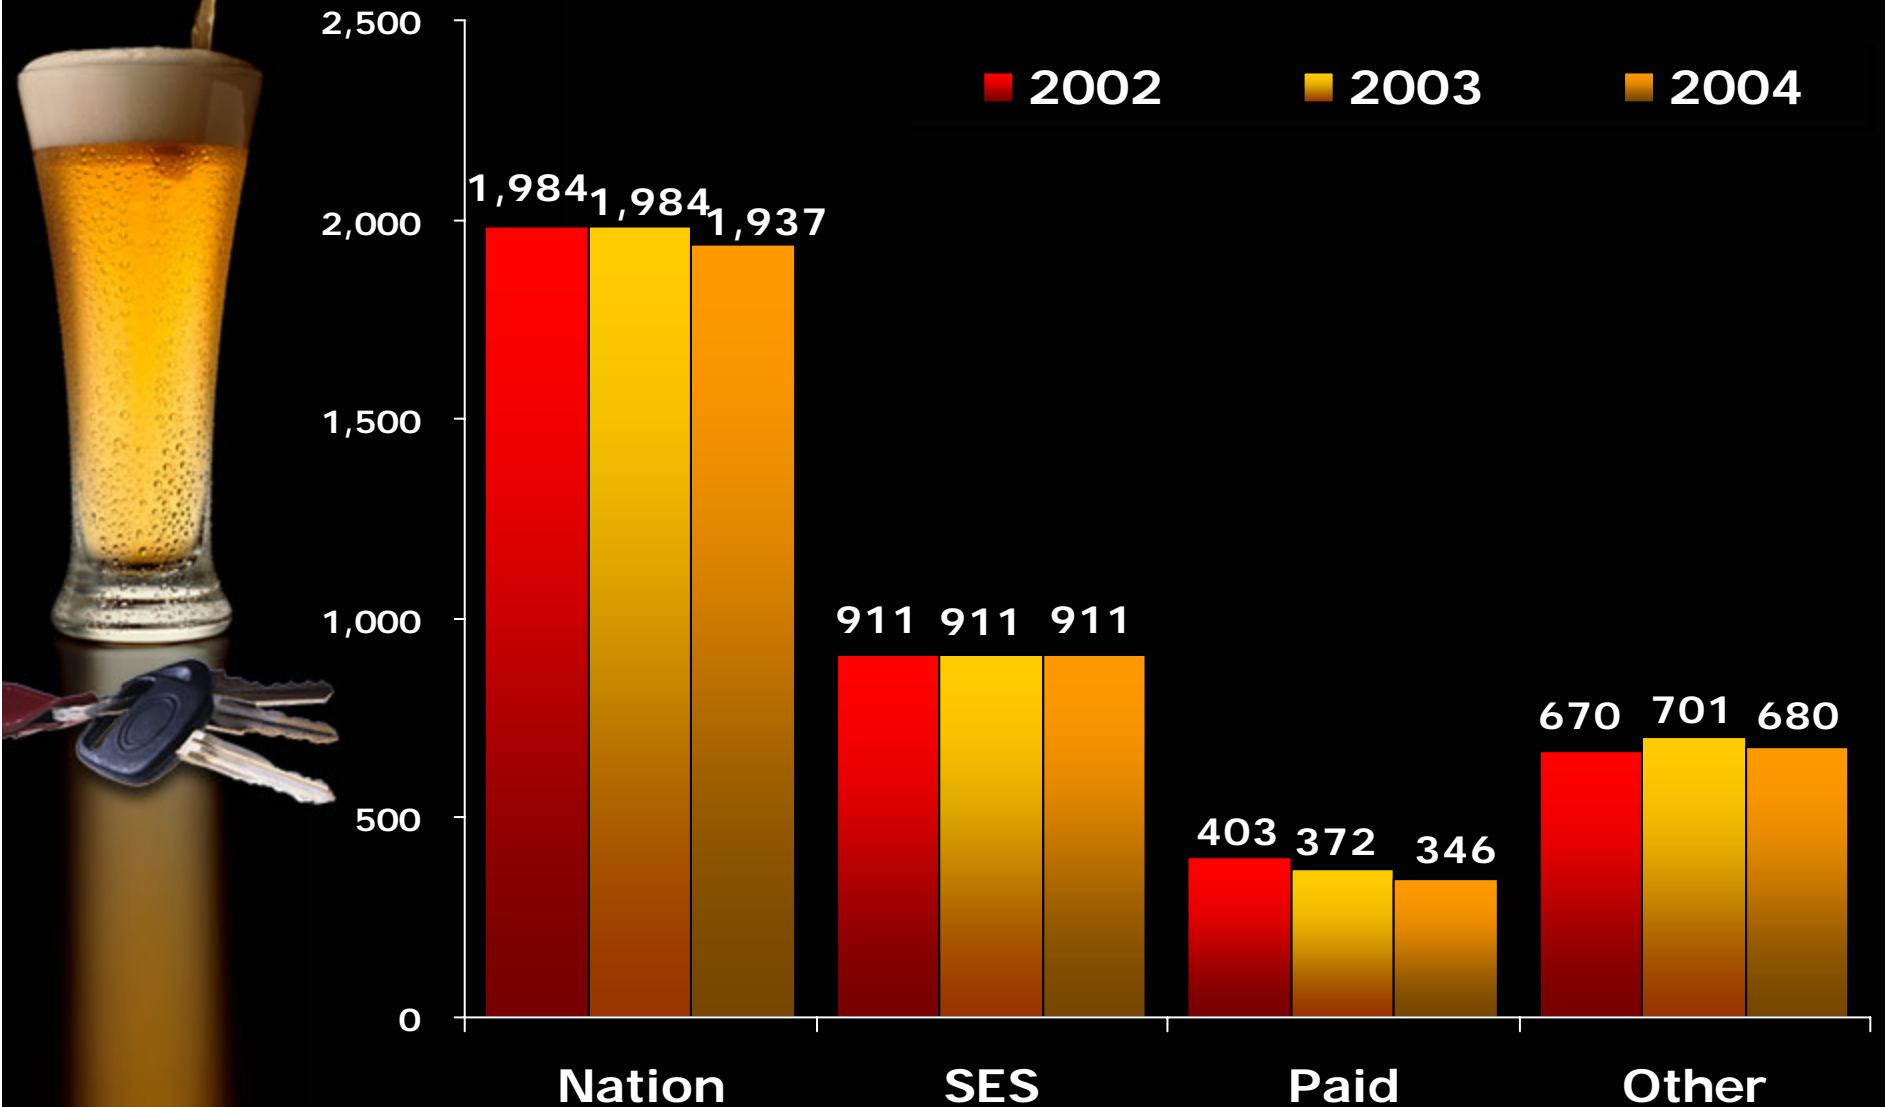

**You Drink and Drive.
You Lose.**

Evaluation of '04 Crackdown

Marv Levy

Mohamed Azam

National Highway

Traffic Safety Administration

Total Alcohol-related Fatalities

Alcohol-related Fatalities Among Ages 18-34

Alcohol-related Fatalities Among 35+ Year Olds

January, February and March Comparison Among Ages 18-34

April, May and June Comparison Among Ages 18-34

July, August and September Comparison Among Ages 18-34

October, November and December Comparison Among Ages 18-34

January, February and March Comparison Among 35+ Year Olds

April, May and June Comparison Among 35+ Year Olds

July, August and September Comparison Among 35+ Year Olds

October, November and December Comparison Among 35+ Year Olds

Total Alcohol-related Fatalities Among 18-34 Year Old Males with BAC = .08+

Distribution of Total Percent Change in Alcohol Related Fatalities by State Groups