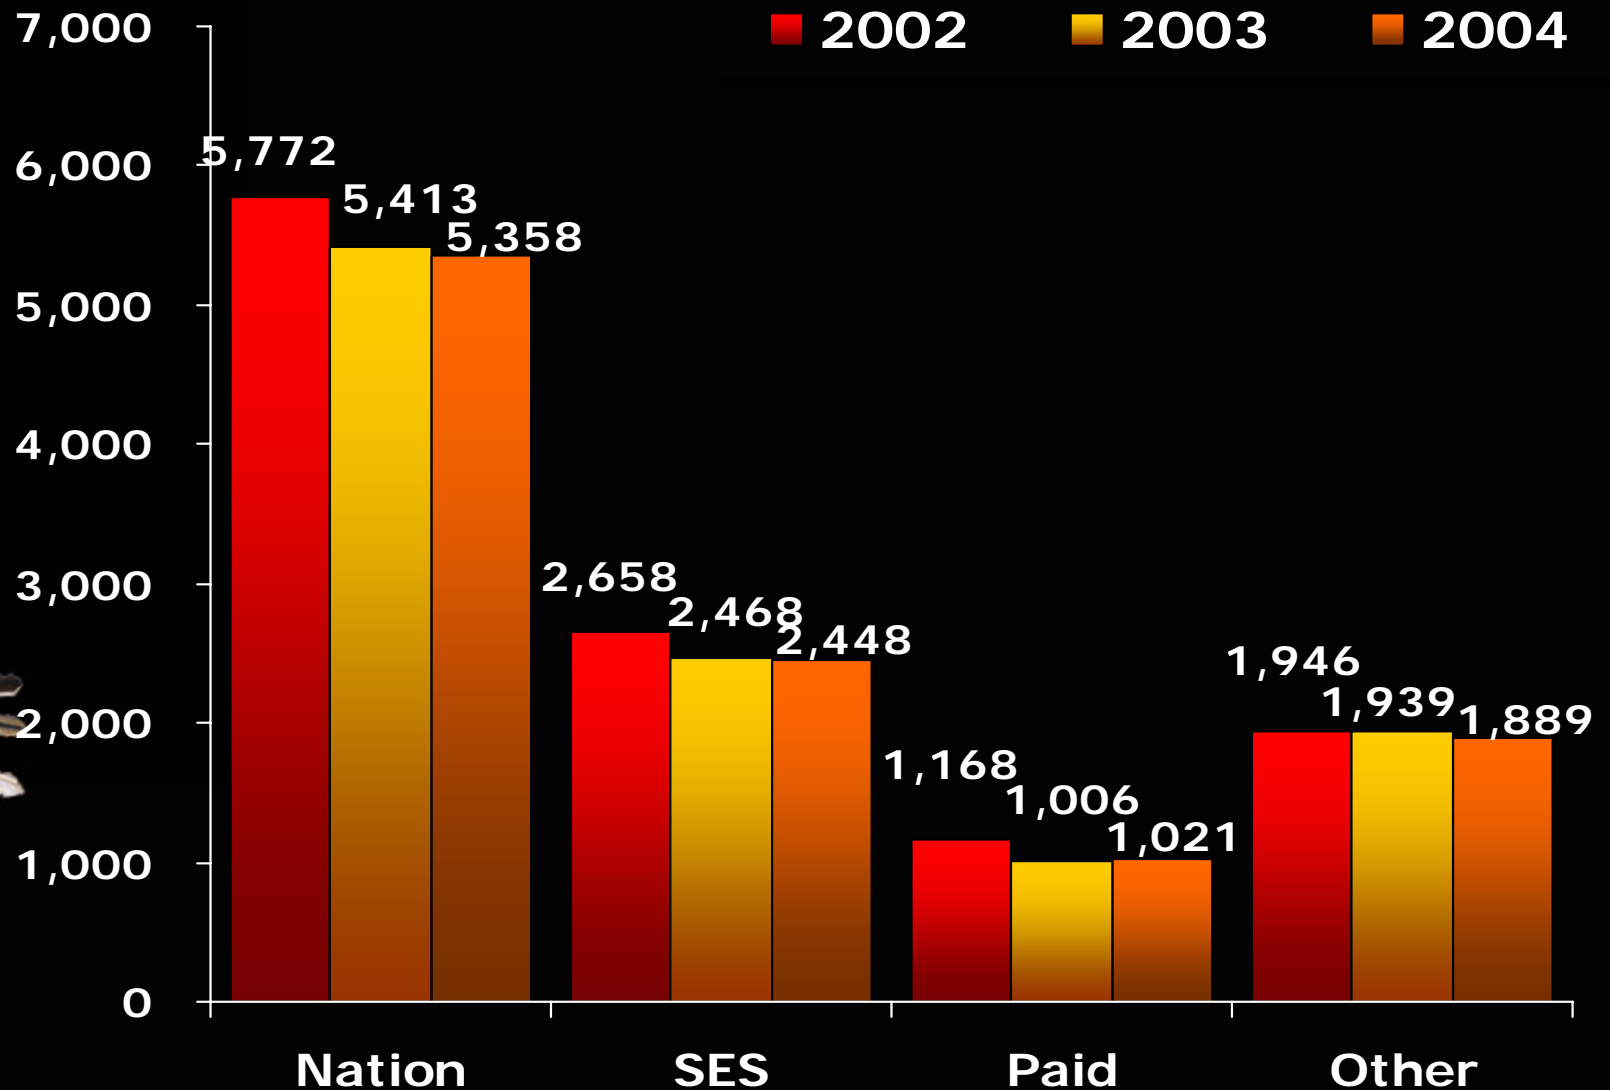

Alcohol-related Fatalities Among 35+ Year Olds

January, February and March Comparison Among Ages 18-34

April, May and June Comparison Among Ages 18-34

July, August and September Comparison Among Ages 18-34

October, November and December Comparison Among Ages 18-34

January, February and March Comparison Among 35+ Year Olds

April, May and June Comparison Among 35+ Year Olds

July, August and September Comparison Among 35+ Year Olds

October, November and December Comparison Among 35+ Year Olds

Total Alcohol-related Fatalities Among 18-34 Year Old Males with BAC = .08+

Distribution of Total Percent Change in Alcohol Related Fatalities by State Groups