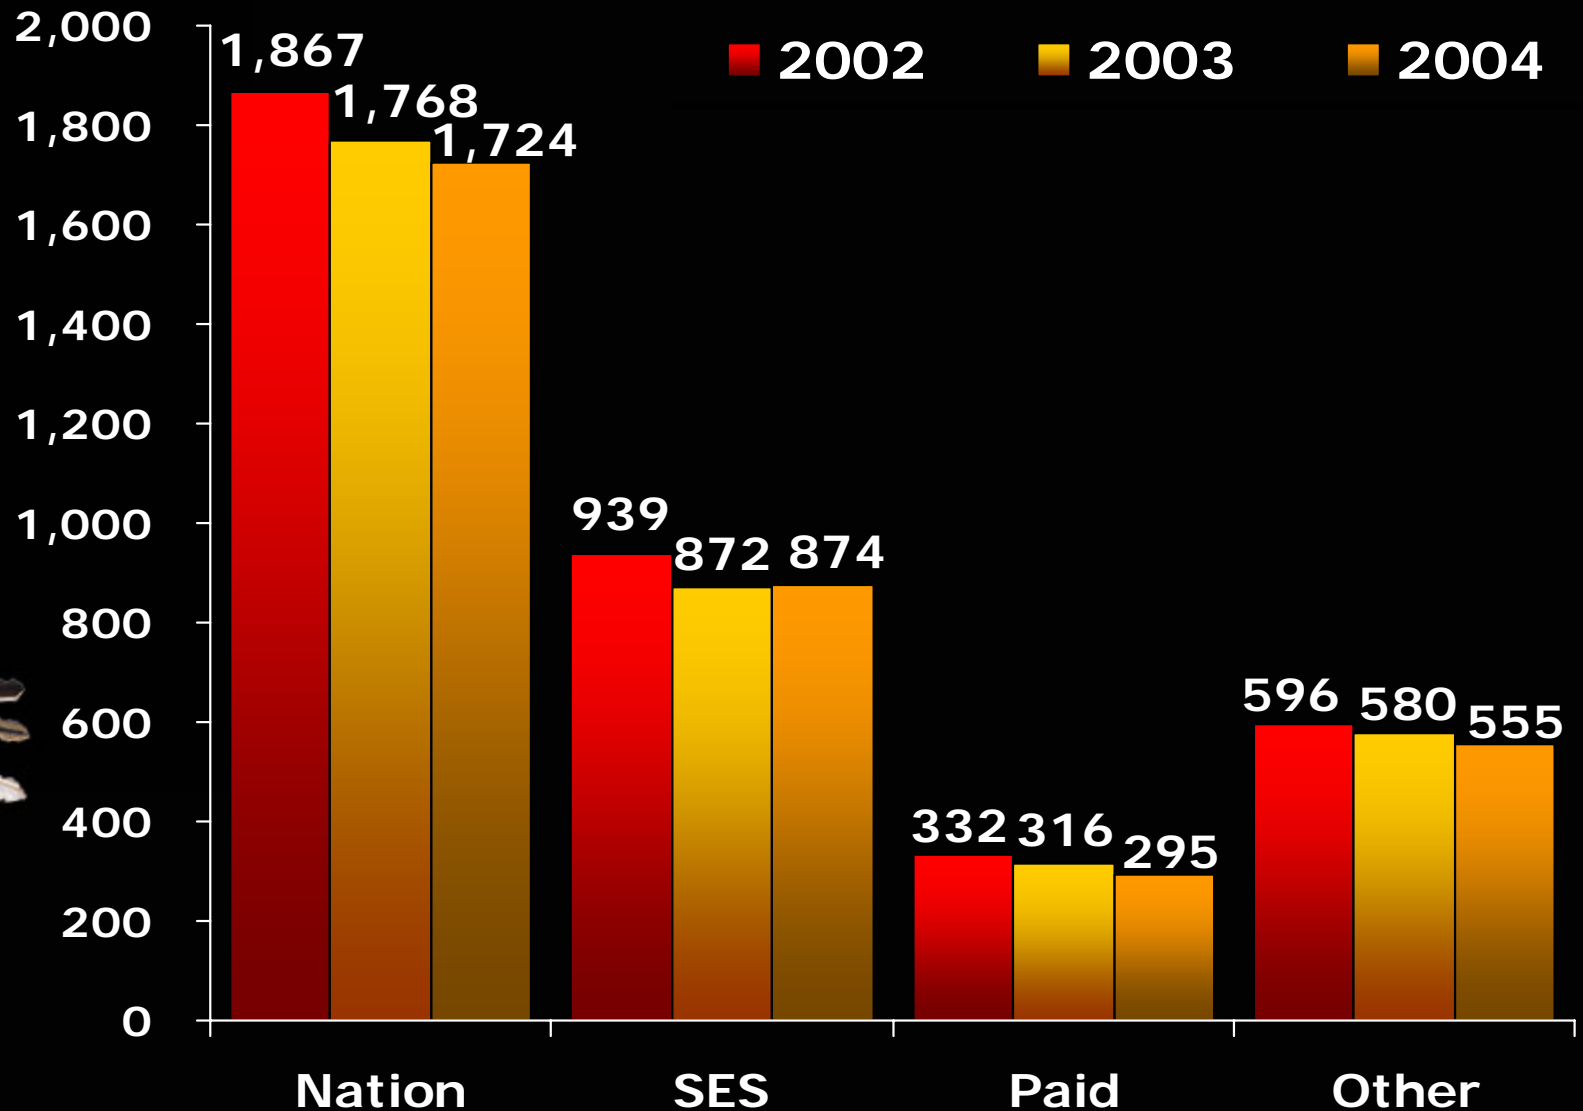

**You Drink and Drive.
You Lose.**

Evaluation of '04 Crackdown

Marv Levy

Mohamed Azam

National Highway

Traffic Safety Administration

Total Alcohol-related Fatalities

Alcohol-related Fatalities Among Ages 18-34

Alcohol-related Fatalities Among 35+ Year Olds

January, February and March Comparison Among Ages 18-34

April, May and June Comparison Among Ages 18-34

July, August and September Comparison Among Ages 18-34

October, November and December Comparison Among Ages 18-34

January, February and March Comparison Among 35+ Year Olds

April, May and June Comparison Among 35+ Year Olds

July, August and September Comparison Among 35+ Year Olds

October, November and December Comparison Among 35+ Year Olds

Total Alcohol-related Fatalities Among 18-34 Year Old Males with BAC = .08+

Distribution of Total Percent Change in Alcohol Related Fatalities by State Groups