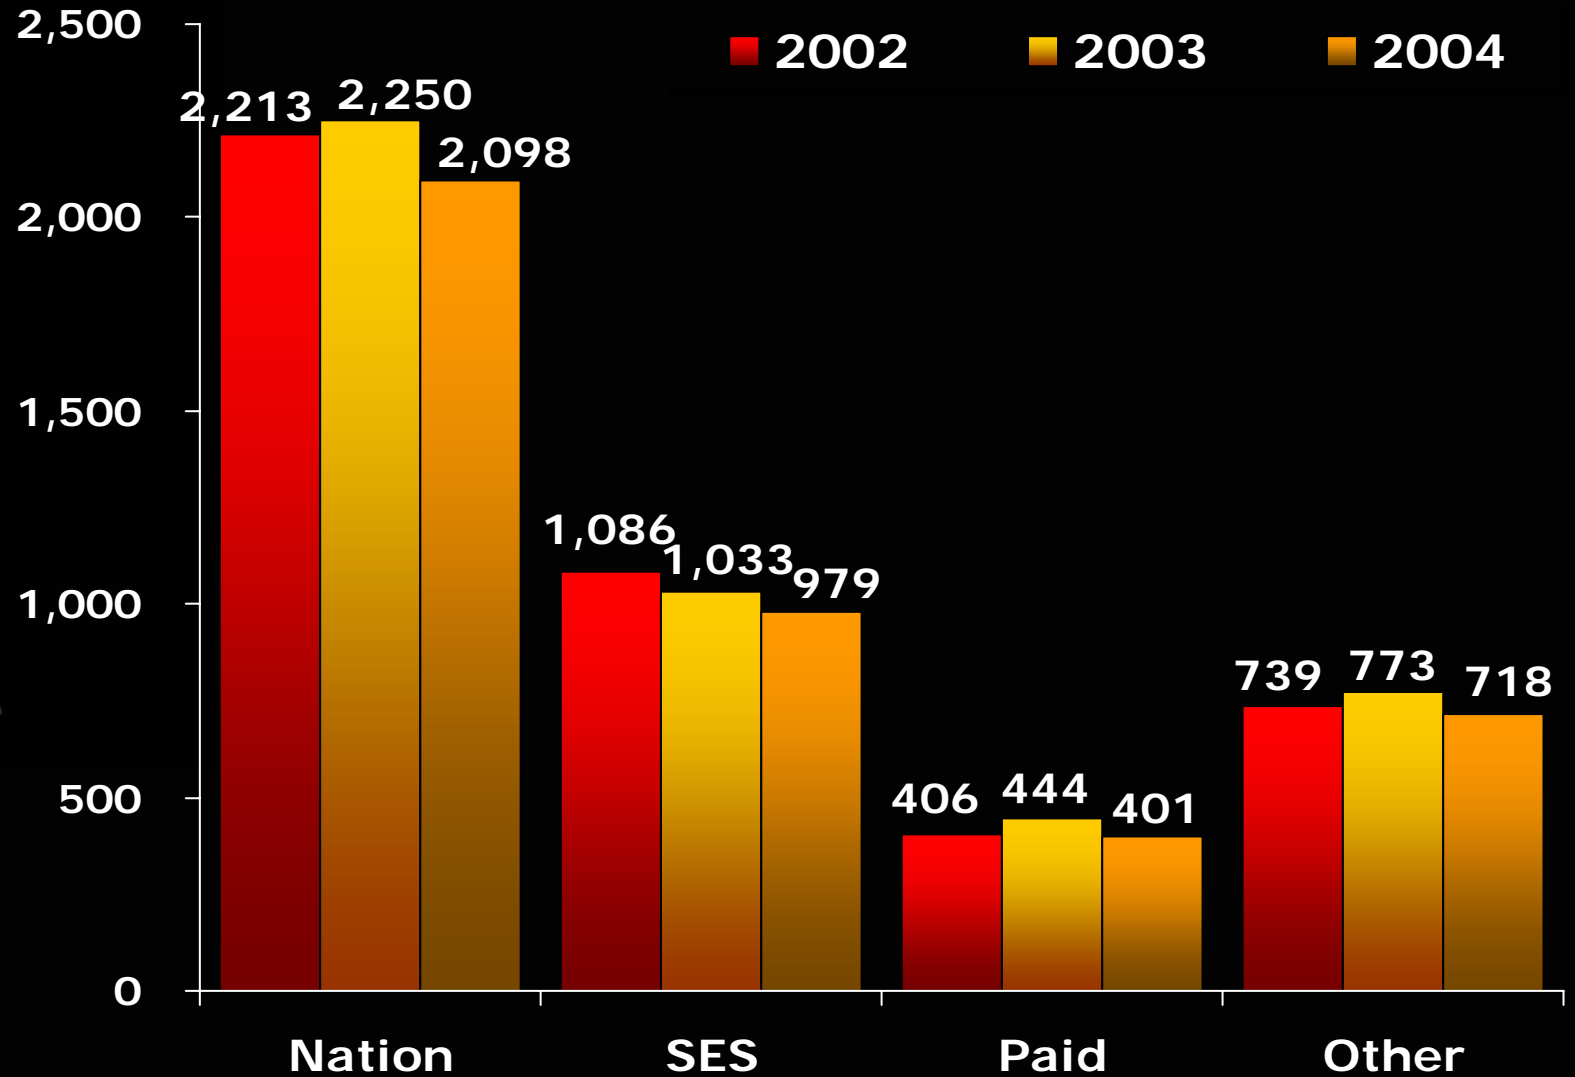

Alcohol-related Fatalities Among 35+ Year Olds

January, February and March Comparison Among Ages 18-34

April, May and June Comparison Among Ages 18-34

July, August and September Comparison Among Ages 18-34

October, November and December Comparison Among Ages 18-34

January, February and March Comparison Among 35+ Year Olds

April, May and June Comparison Among 35+ Year Olds

July, August and September Comparison Among 35+ Year Olds

October, November and December Comparison Among 35+ Year Olds

Total Alcohol-related Fatalities Among 18-34 Year Old Males with BAC = .08+

Distribution of Total Percent Change in Alcohol Related Fatalities by State Groups